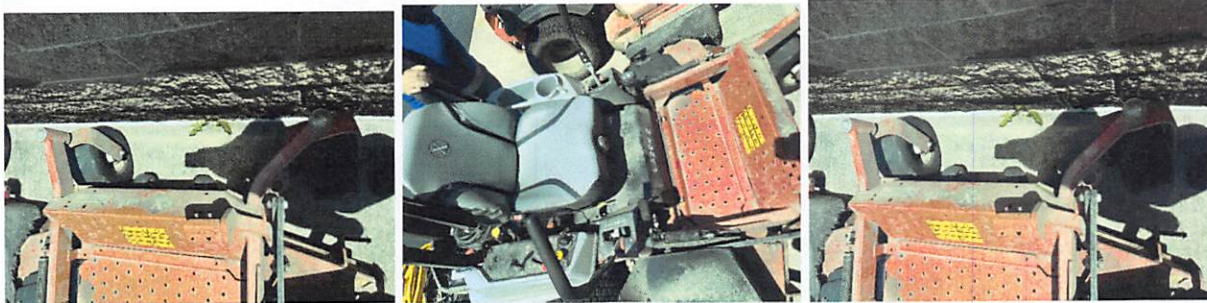

**Kohler engine, Engine misfire, poor condition**

(2)

CHS	Snapper Pro 72" Zero turn	2125	2017754475	2017	REPLACE
-----	---------------------------	------	------------	------	---------

**Vanguard engine, fair condition**

**Transmission seal out, fair condition**

**(9)**

**Air flow bed**

**Came off 2014 Ford F450, rusty, poor condition.**

**(10)**

**Western Wideout ultrafinish plow**

**Missing right wing, fair condition. Came off 2011 Ford.**