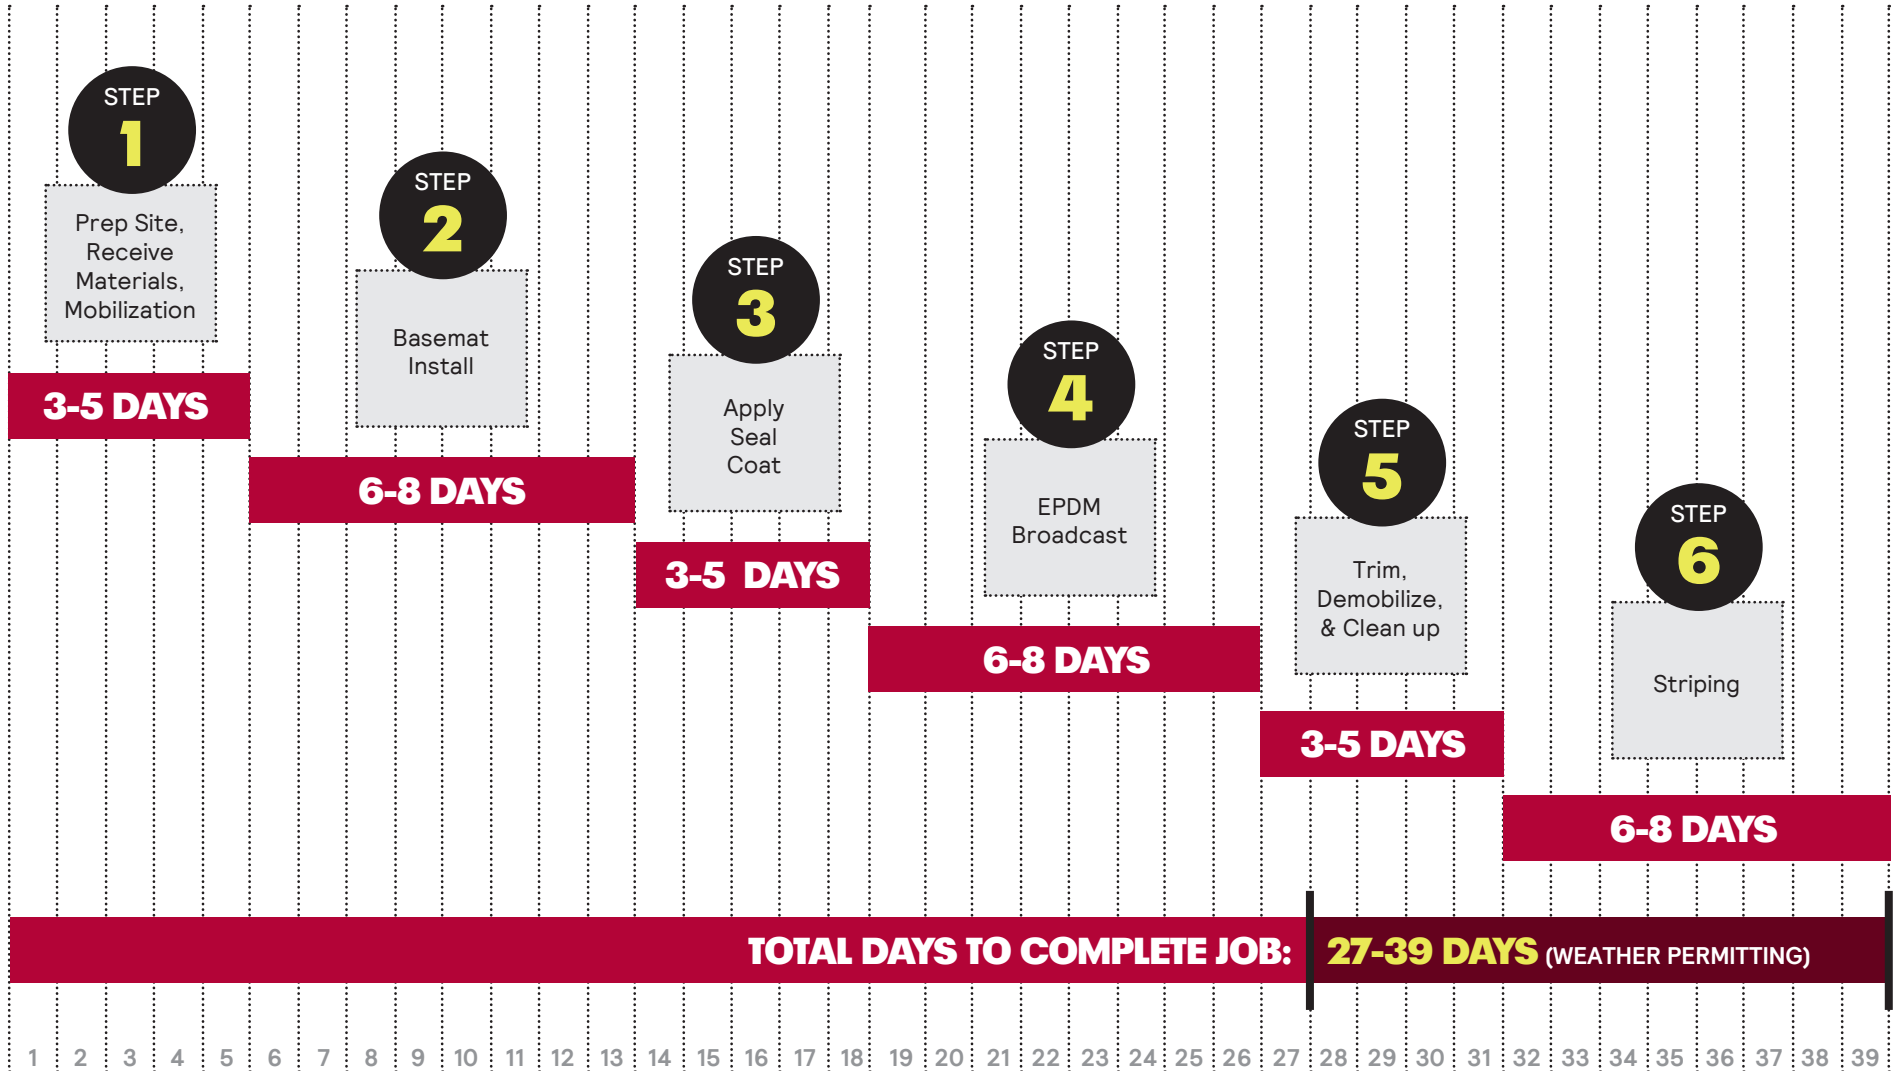

HOW LONG DOES IT TAKE TO BUILD YOUR BSS 300 EMBEDDED TRACK SURFACE?

Duration of days is based on the size of track surfacing.