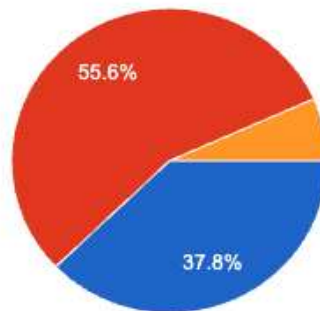

Post Secondary Plans

Franklin Simpson High School Class of 2026

The Franklin Simpson High School Class of 2025 has 195 members. Mr. Satterly, Career and College Coach for FSHS, administered a post-high school survey to the senior class. We received 195 responses as of May 6, 2026.

Which branch of the military do you plan to join?

 [Copy chart](#)

responses

- Air Force
- Army
- Coast Guard
- Marines
- National Guard
- Navy

Do you plan to do any of these?

 [Copy chart](#)

45 responses

- Dual Enrollment with a University (Associate's Degree)
- Skill/Trade (Certificate, Diploma, or Associate's Degree)
- SKYFAME (Associate's Degree)