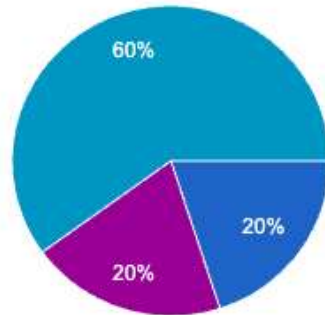

Which branch of the military do you plan to join?

[Copy chart](#)

responses

- Air Force
- Army
- Coast Guard
- Marines
- National Guard
- Navy