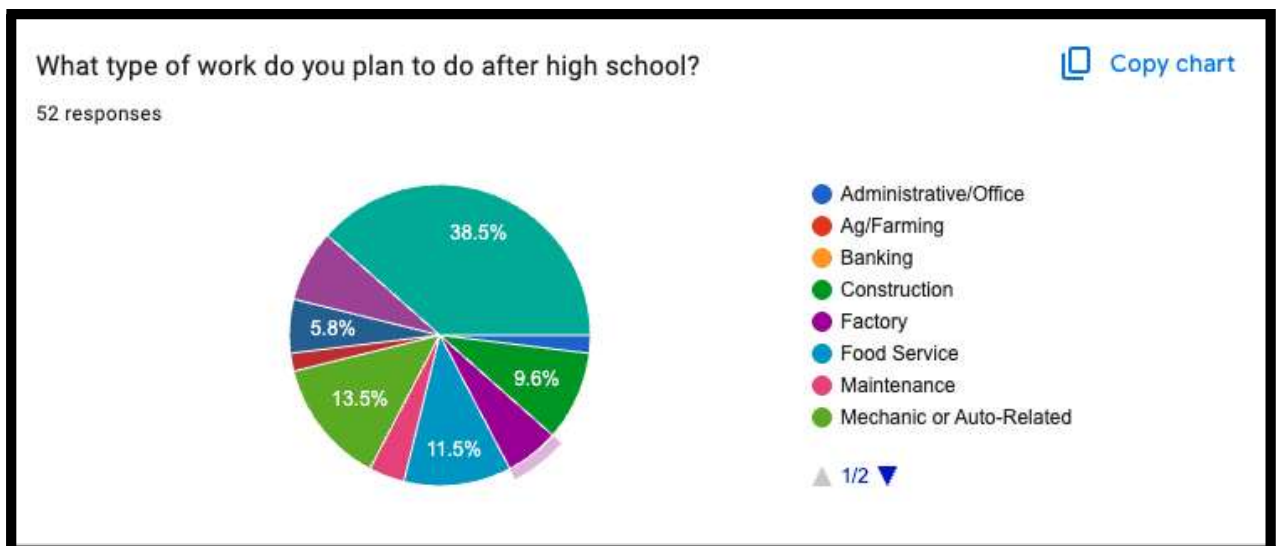

Post Secondary Plans

Franklin Simpson High School Class of 2026

The Franklin Simpson High School Class of 2025 has 195 members. Mr. Satterly, Career and College Coach for FSHS, administered a post-high school survey to the senior class. We received 195 responses as of May 6, 2026.