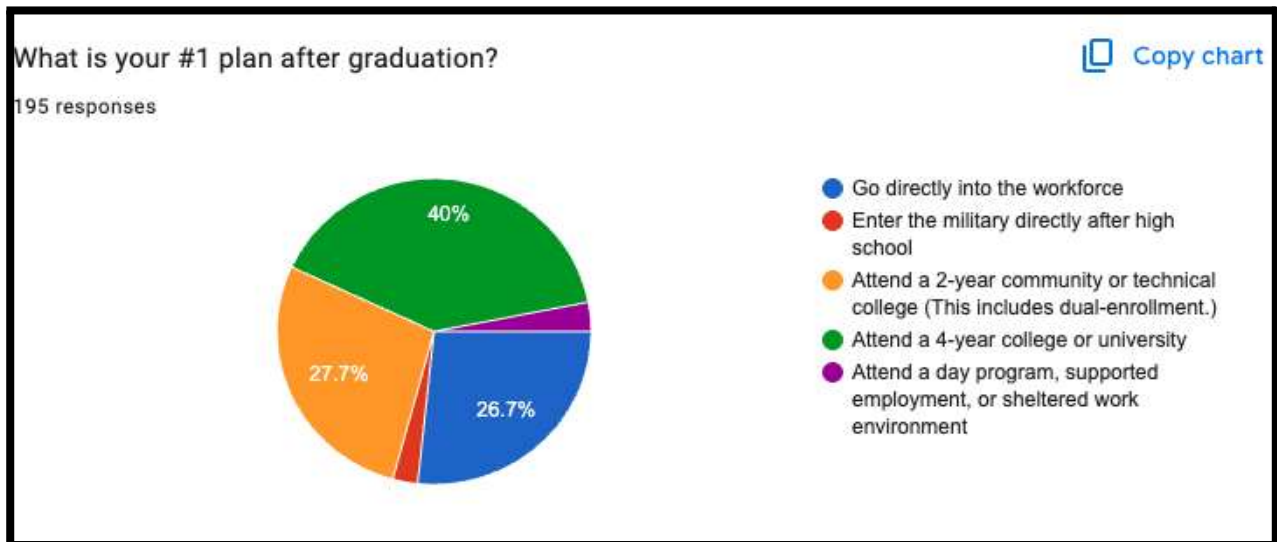

Post Secondary Plans

Franklin Simpson High School Class of 2026

The Franklin Simpson High School Class of 2025 has 195 members. Mr. Satterly, Career and College Coach for FSHS, administered a post-high school survey to the senior class. We received 195 responses as of May 6, 2026.