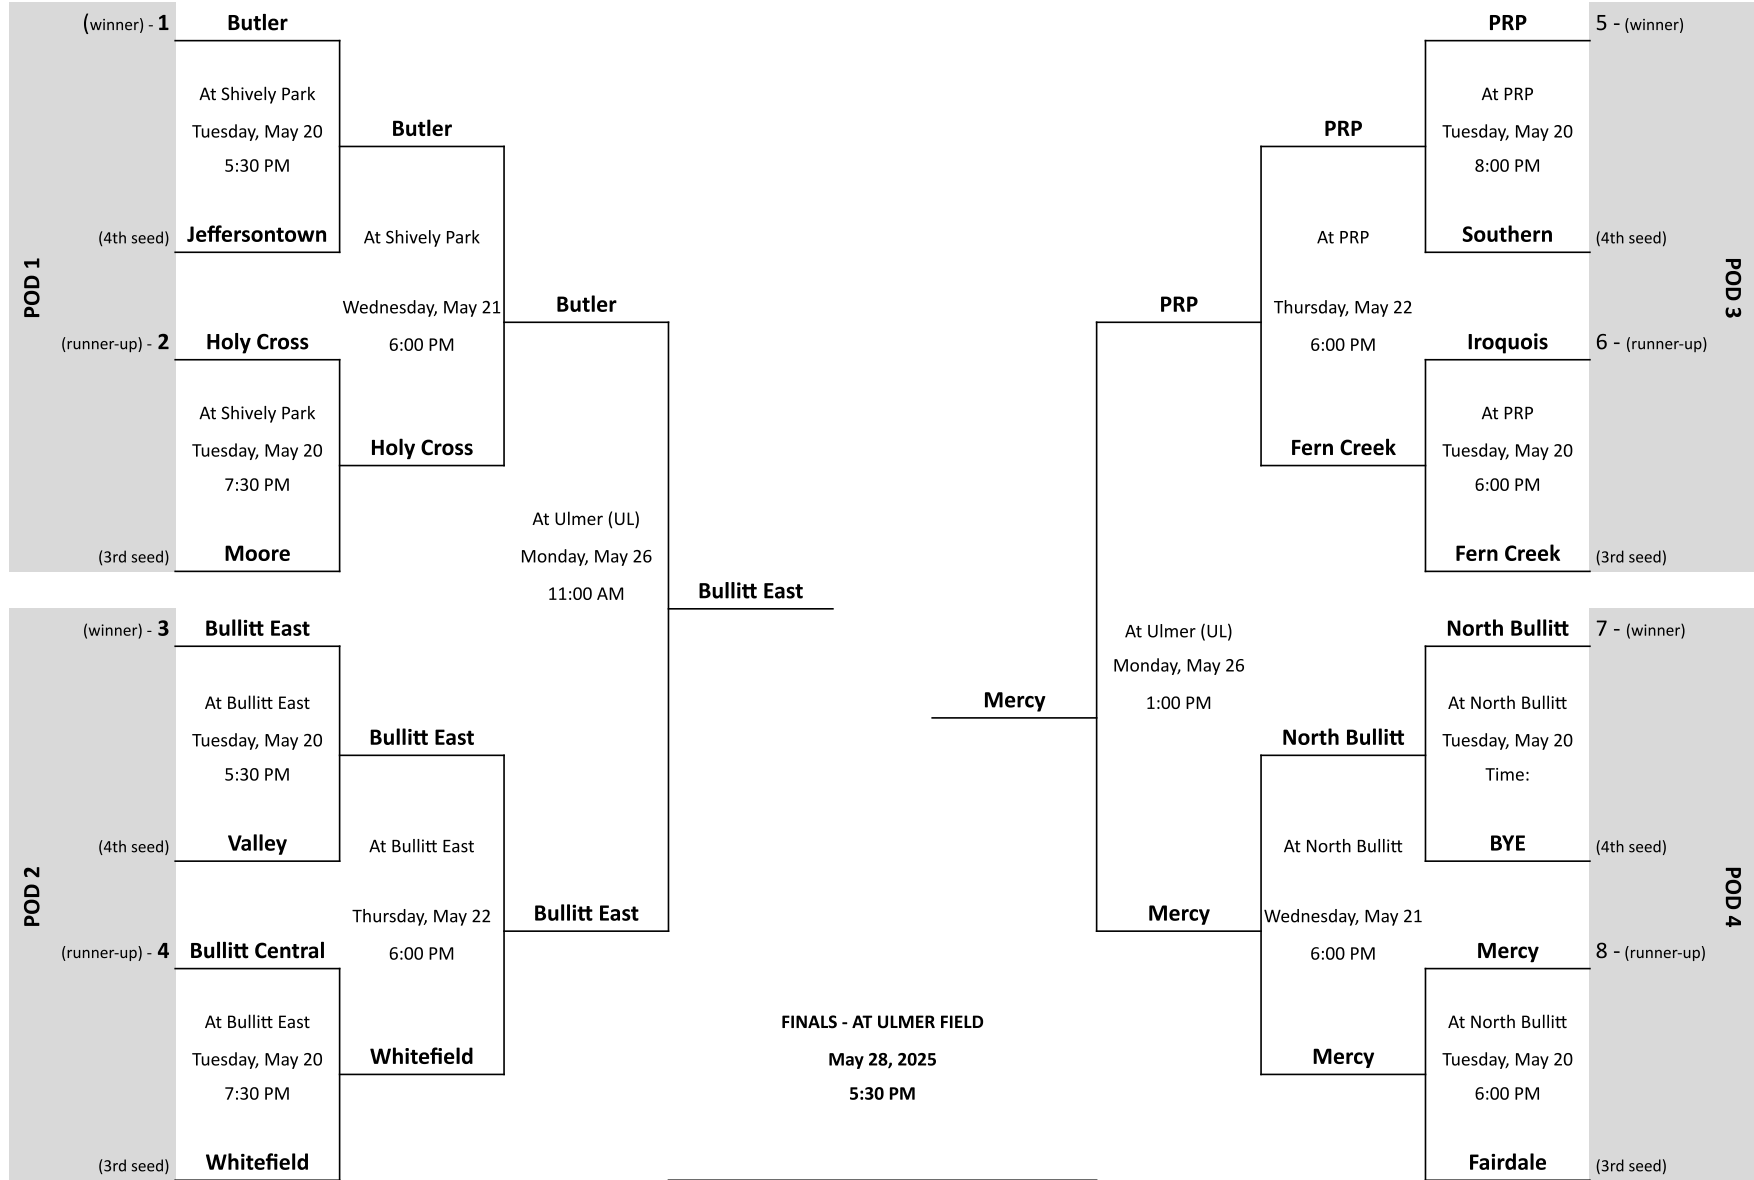

## District 21

- 1 PRP
- 2 Holy Cross
- 3 Fairdale
- 4 Valley

## District 22

- 1 Butler
- 2 Iroquois
- 3 Whitefield
- 4 Bye

## District 23

- 1 North Bullitt
- 2 Bullitt Central
- 3 Moore
- 4 Southern

## District 24

- 1 Bullitt East
- 2 Mercy
- 3 Fern Creek
- 4 Jeffersontown

CHAMPION