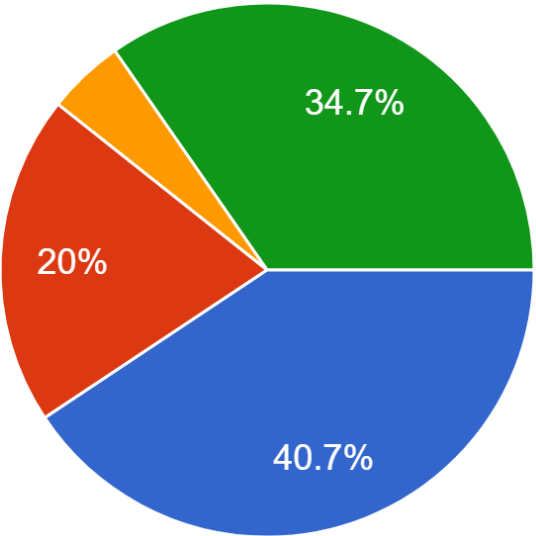

Please list the season(s) preferred by your school in scheduling the Esports championship events

150 responses

- Continue having a fall and spring seasons with school choosing one or both
- Conduct the state events in the spring with the fall being region or scrimmage based at school discretion
- Conduct the state events in the fall with the spring being region or scrimmage...
- Conduct one season or the other, just advise the schools of the chosen seas...