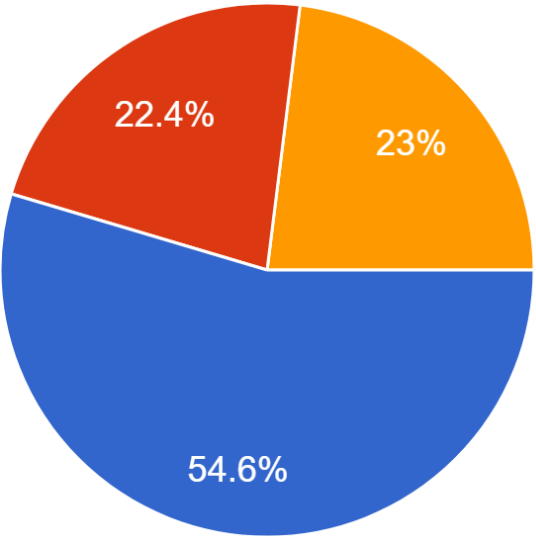

# Our school votes as follows relative the allowance for wedges at the backstroke start

152 responses

- Yes, for the 2025-26 season if the facility has them available (including postseason if available at all sites)
- Yes, for the 2026-27 season if the facility has them available (including postseason if available at all sites)
- No, do not adopt this as a state adoption at this time.