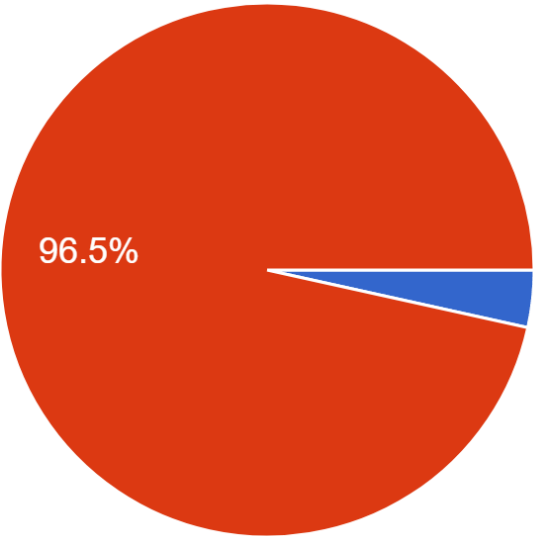

Triennial Survey 2024-2025

Position in School

260 responses

- Principal
- Designated Representative

This school prefers rule book distribution:

260 responses

- To Head Coach
- To Bylaw 1 Designated Representative
- To Rule Book Coach in Arbiter if that position is created