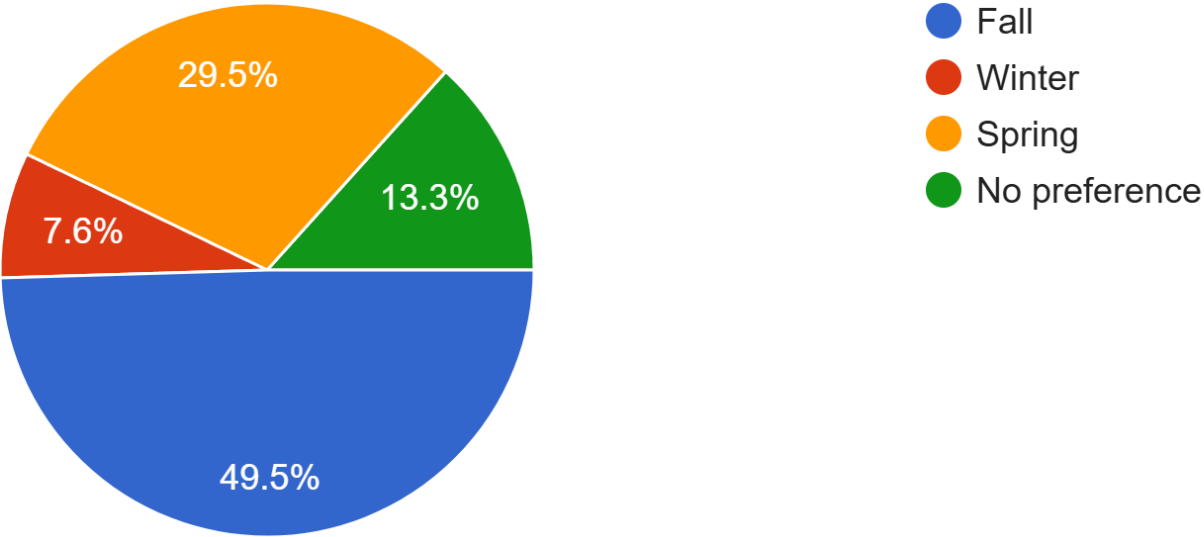

Which season would you prefer a championship in PICKLEBALL be added

105 responses