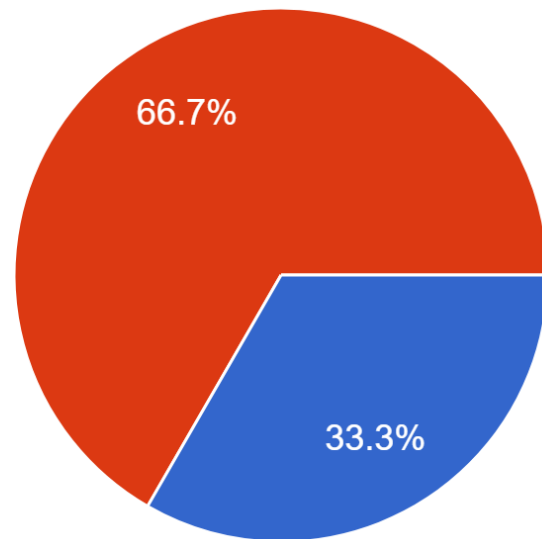

My school votes the following on the double first base

246 responses

- Yes for 2026-27 playing season
- Yes for 2027-28 playing season
- No
- Option 3

Please list the number of classes your school feels should be set up for girls wrestling

127 responses

If the finals are played at a stadium that is not feasible for other rounds, our school prefers:

219 responses

- A method that plays the semifinal at one of the competing team's designated site based on the tournament bracketing
- A continuation of a "close to the center of the state" pairing of two semifinal games per gender