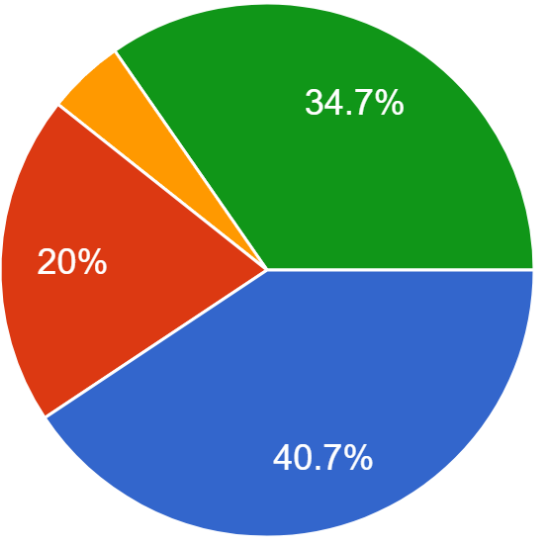

Please list the season(s) preferred by your school in scheduling the Esports championship events

150 responses

- Continue having a fall and spring seasons with school choosing one or both
- Conduct the state events in the spring with the fall being region or scrimmage based at school discretion
- Conduct the state events in the fall with the spring being region or scrimmage...
- Conduct one season or the other, just advise the schools of the chosen seas...