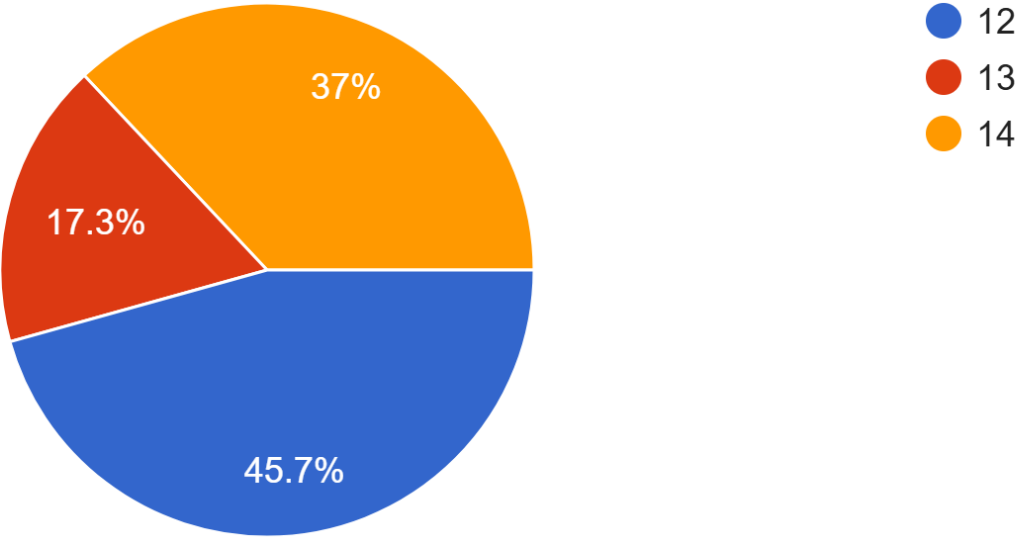

My school votes the following on the double first base

246 responses

- Yes for 2026-27 playing season
- Yes for 2027-28 playing season
- No
- Option 3

Please list the number of classes your school feels should be set up for girls wrestling

127 responses

If the finals are played at a stadium that is not feasible for other rounds, our school prefers:

219 responses

- A method that plays the semifinal at one of the competing team's designated site based on the tournament bracketing
- A continuation of a "close to the center of the state" pairing of two semifinal games per gender