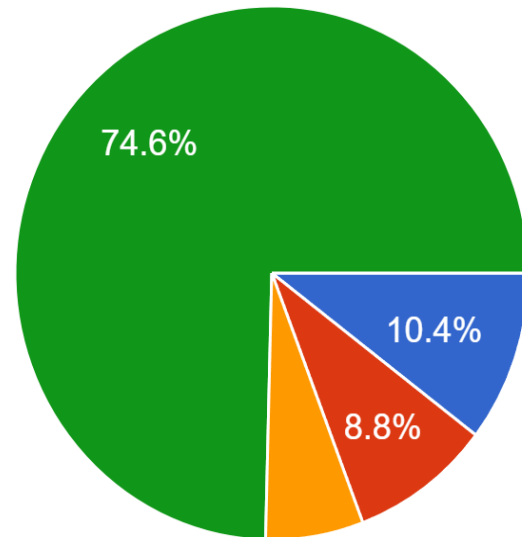

STUNT Triennial Survey Question

260 responses

- My school would enter a team into a competition in STUNT as a championship offering for the KHSAA i...
- My school would enter a team into a competition in STUNT as a championship offering for the KHSAA i...
- My school would enter a team into a competition in STUNT as a champion...
- My school is not interested at this time in adding STUNT as a championship off...