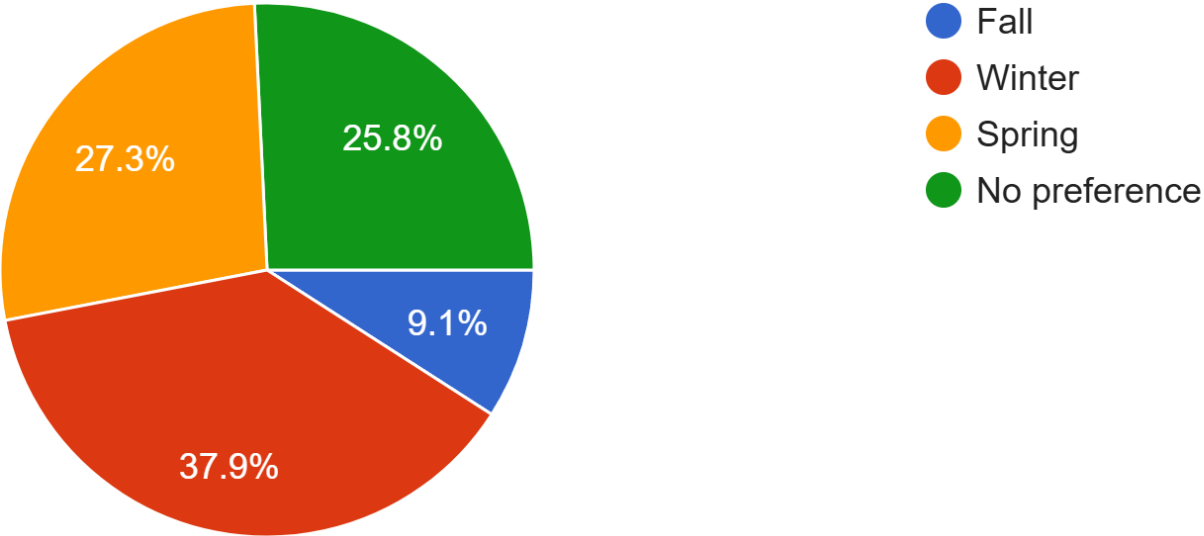

Which season would you prefer a championship in STUNT be added

66 responses