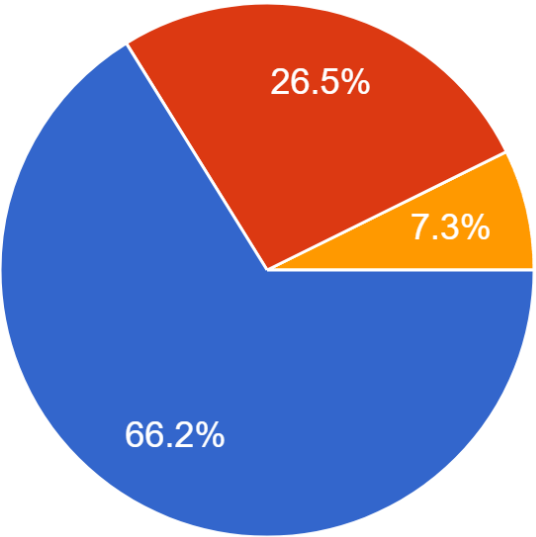

Triennial Survey 2024-2025

Position in School

260 responses

- Principal
- Designated Representative

This school prefers rule book distribution:

260 responses

- To Head Coach
- To Bylaw 1 Designated Representative
- To Rule Book Coach in Arbiter if that position is created