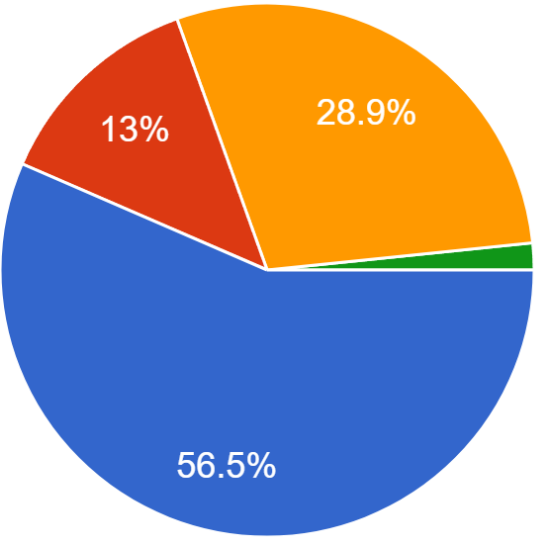

My school votes the following on the shot clock

258 responses

- Adopt for high school varsity contests for 2026-2027 with local decision making for non varsity contests
- Adopt for high school varsity contests for 2027-2028 with local decision making for non varsity contests
- Adopt for high school varsity contests for 2028-2029 with local decision making...
- We favor continuing to allow local experimentation and date reporting un...

My school votes the following on the double first base

246 responses

- Yes for 2026-27 playing season
- Yes for 2027-28 playing season
- No
- Option 3

Please list the number of classes your school feels should be set up for girls wrestling