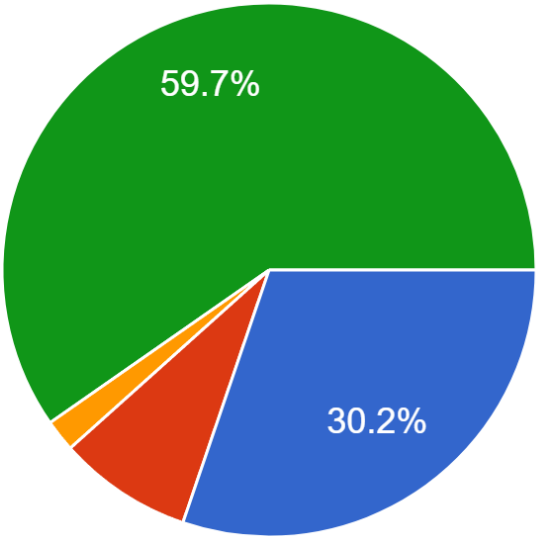

Triennial Survey 2024-2025

Position in School

260 responses

- Principal
- Designated Representative

This school prefers rule book distribution:

260 responses

- To Head Coach
- To Bylaw 1 Designated Representative
- To Rule Book Coach in Arbiter if that position is created

My school votes the following on the shot clock

258 responses

- Adopt for high school varsity contests for 2026-2027 with local decision making for non varsity contests
- Adopt for high school varsity contests for 2027-2028 with local decision making for non varsity contests
- Adopt for high school varsity contests for 2028-2029 with local decision making...
- We favor continuing to allow local experimentation and date reporting un...