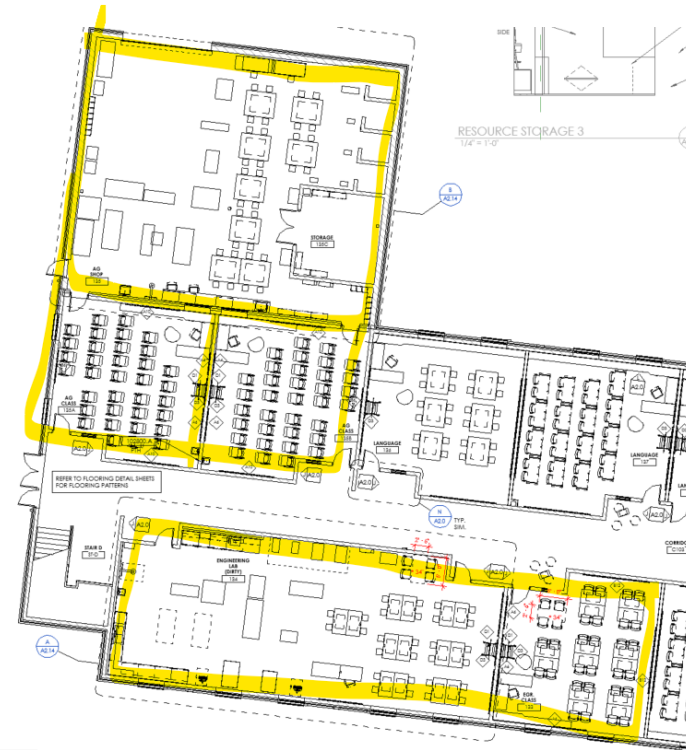

Engineering labs

Note Eng Labs do have WarmGray/Flannel stools, this will apply to:
Ag Shop 135
Ag Classroom 135A and 135B
Eng Lab Dirty 134
Eng Classroom 133

Teacher desk, lectern & chair (typical)