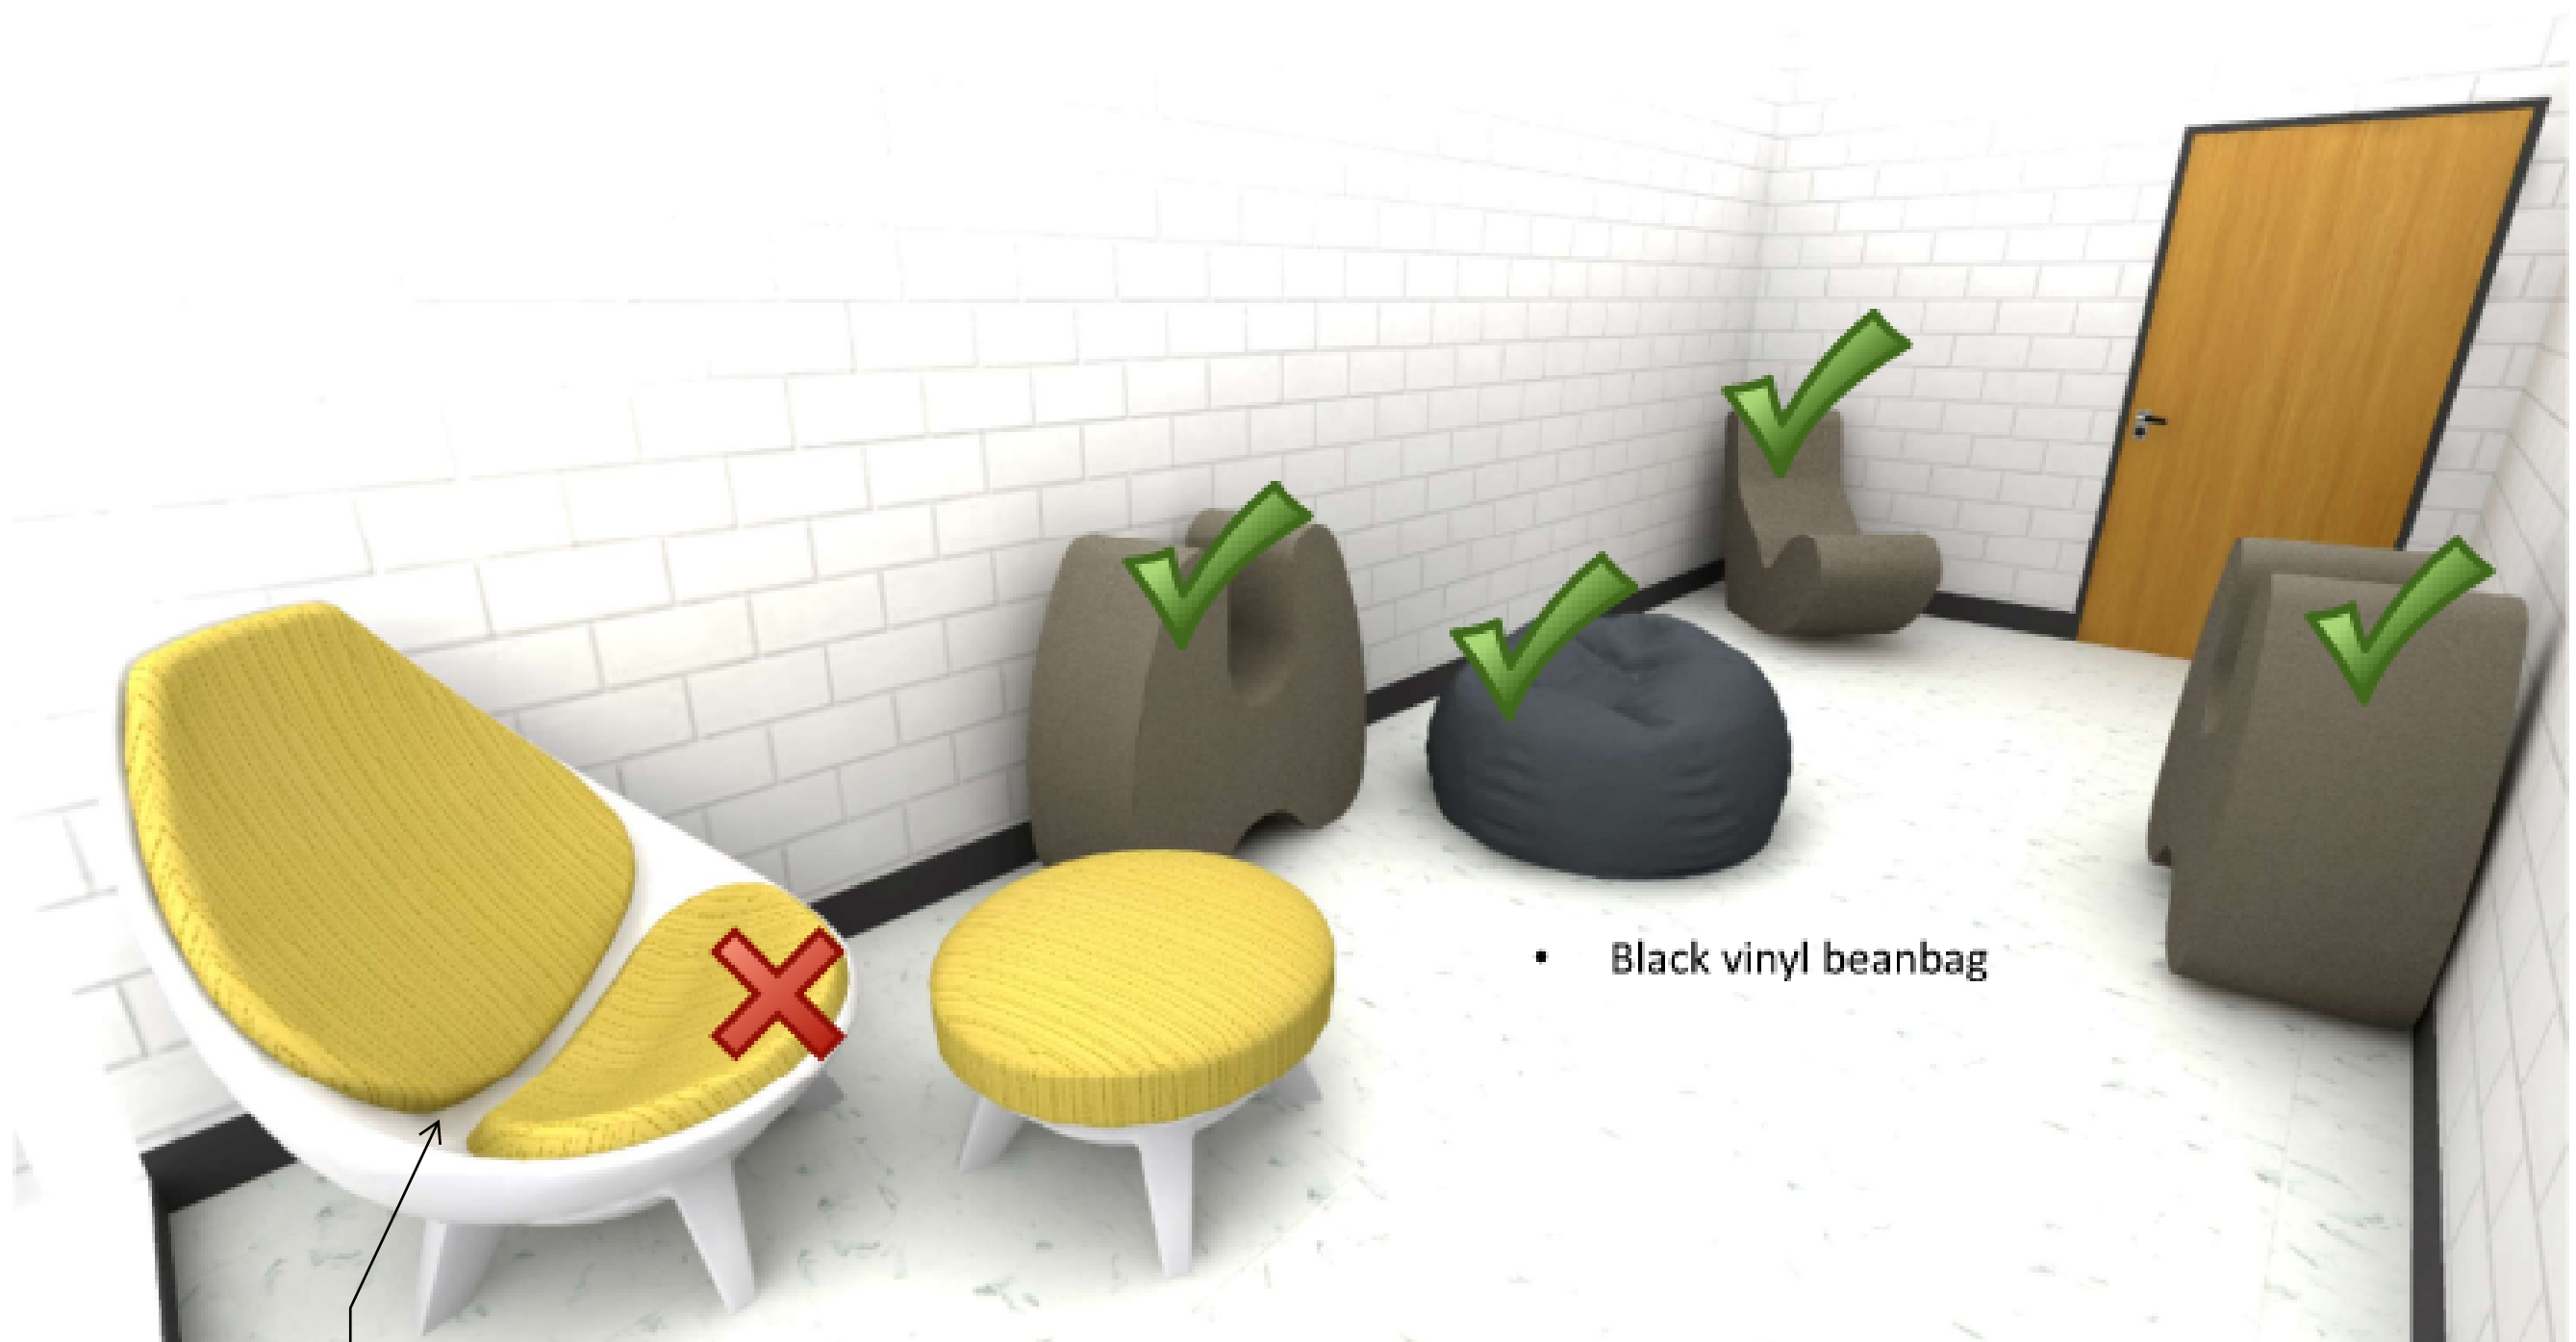

sensory

- Gray vinyl fomcore pieces

- Black vinyl beanbag

Chair is provided as shown, but finishes noted below

- Cool gray shell
- upholstery