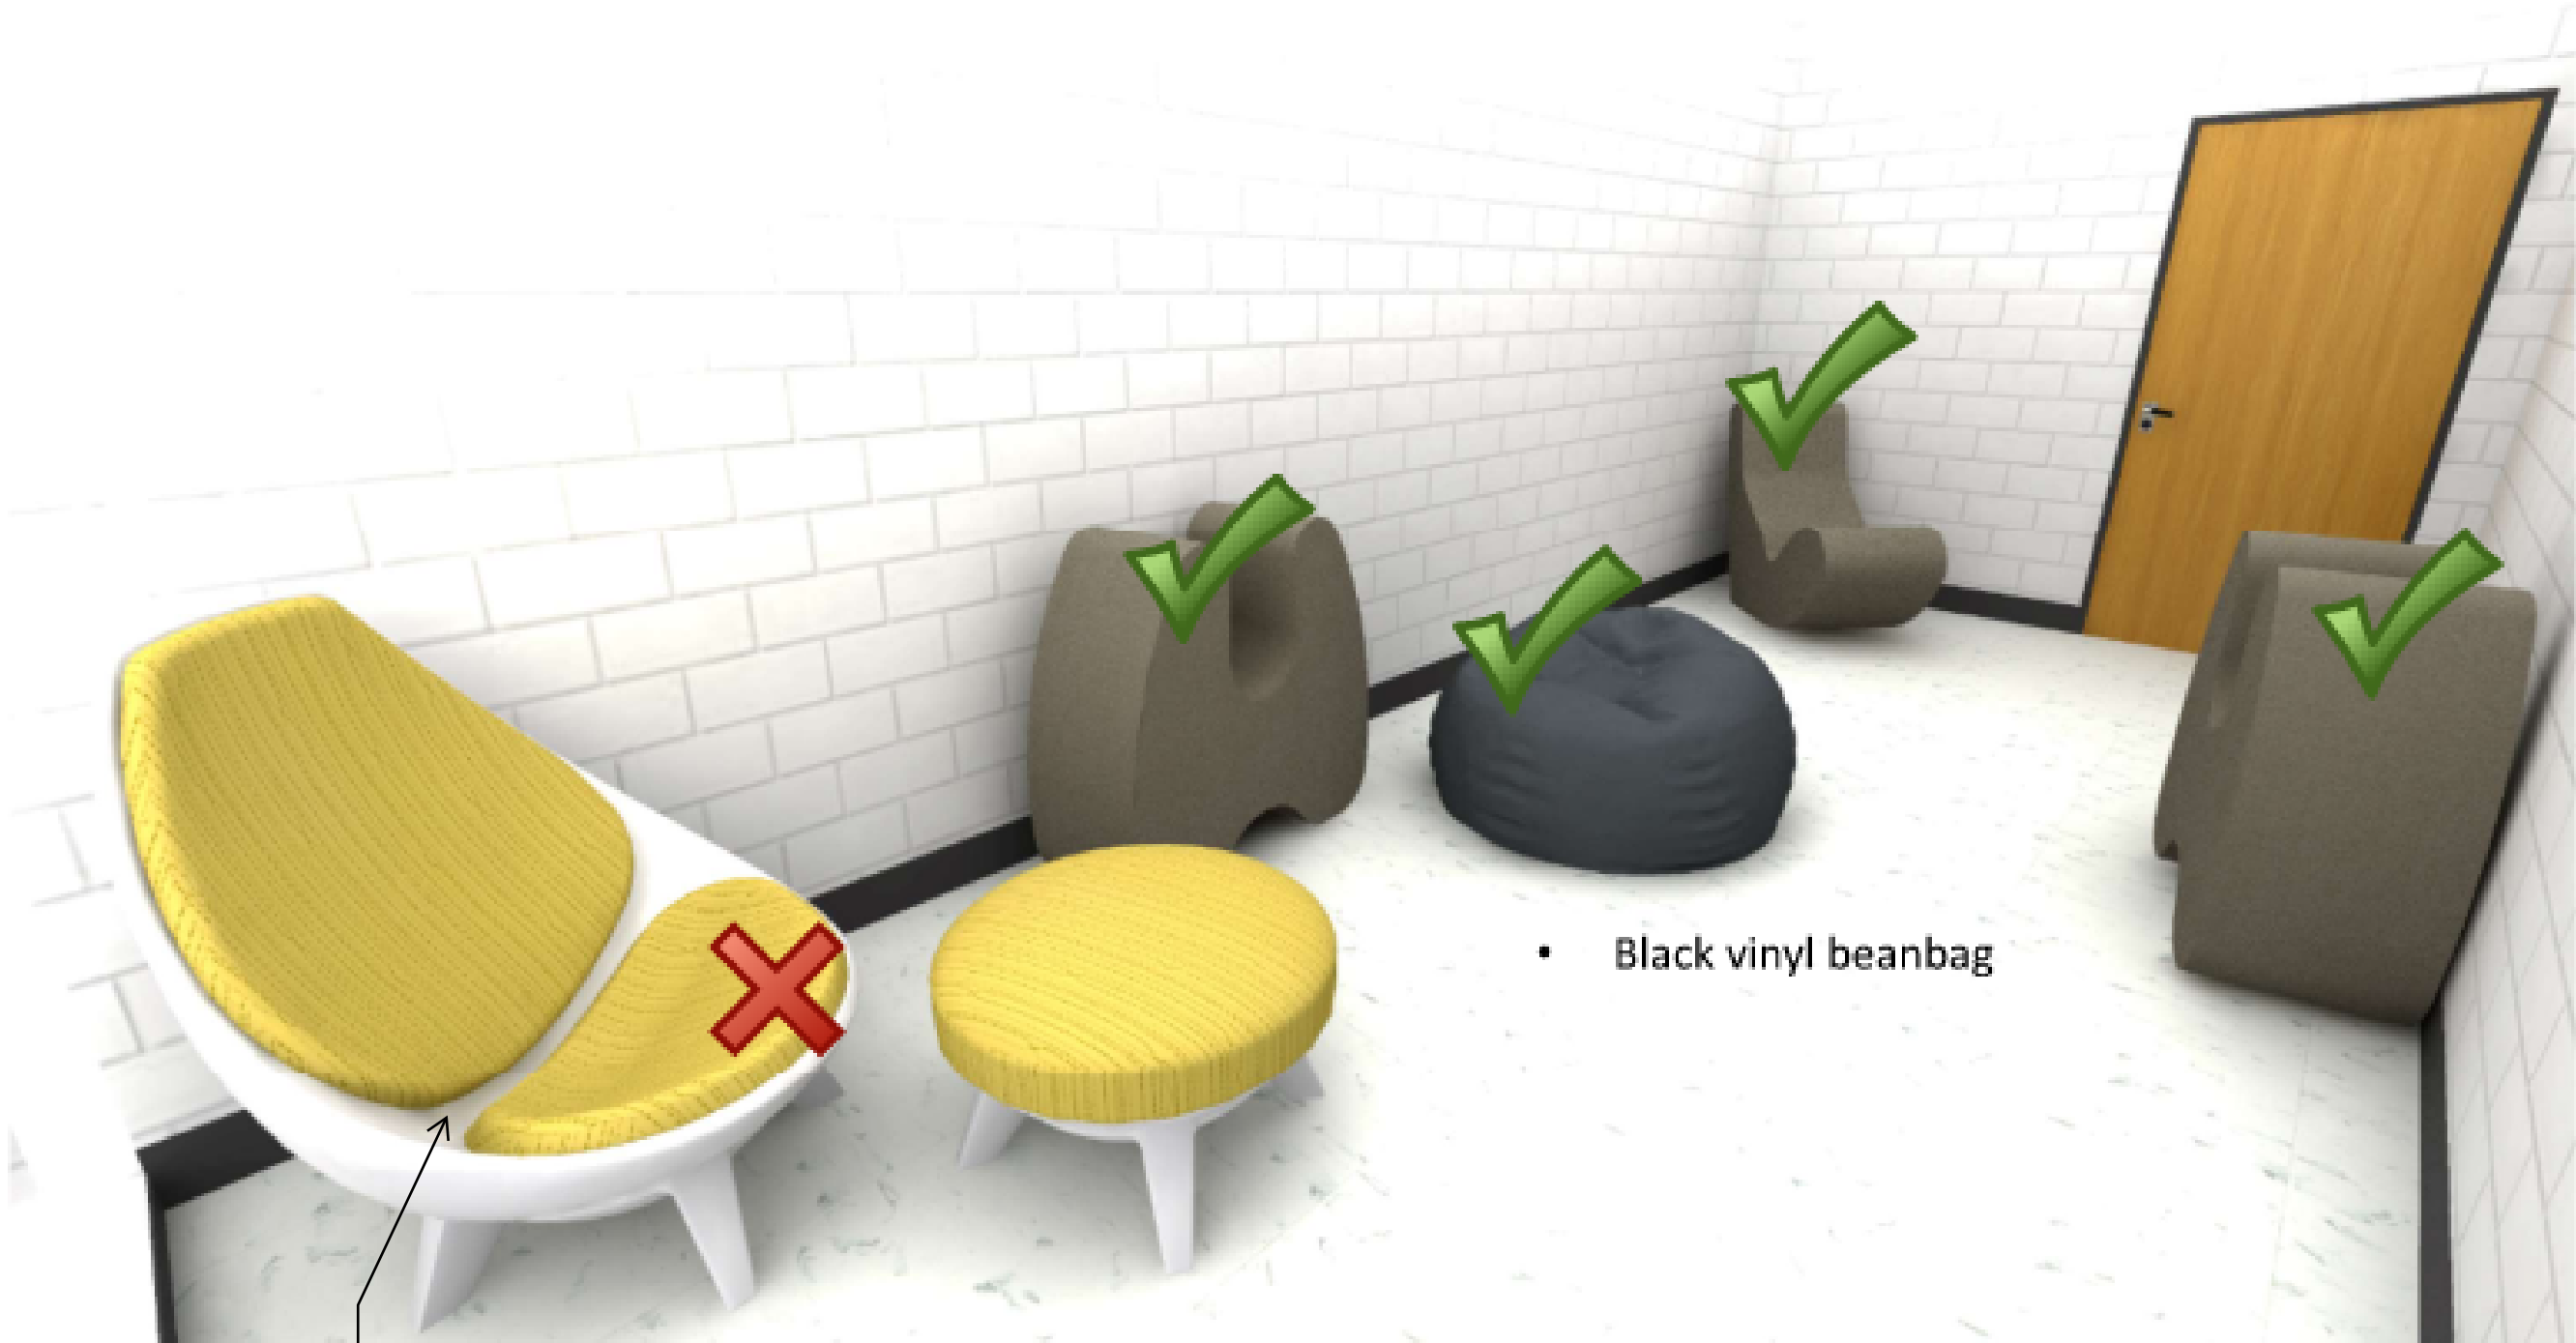

sensory

- Gray vinyl fomcore pieces

- Black vinyl beanbag

Chair is provided as shown, but finishes noted below

- Cool gray shell
-  upholstery

# Classroom typ./resource/health

Confirm size needed

66" main desk with 15" wide ped  
48" return desk with 15" wide ped  
24" deep both surfaces

- High rise laminate
- Cool gray edge
- starlight silver base
- Flannel bookrack

- Black frame
- Black mesh
- Black base
- Vinyl seat – iron (gray)

- High rise laminate
- Cool gray edge
- starlight silver base

- Honey bee outside shell
- Flannel inside shell
- starlight silver base

- High rise laminate
- starlight silver base
- Warm gray outside shell
- Flannel inside shell

typical Classroom chair  
Outside - Honey Bee  
Inside - Flannel  
Tablet - High Rise  
Starlight Silver Base

art

Teacher desk, lectern & chair (typical)

- Butcher block top
- Honey bee frame
- Single footrest
- 36"H