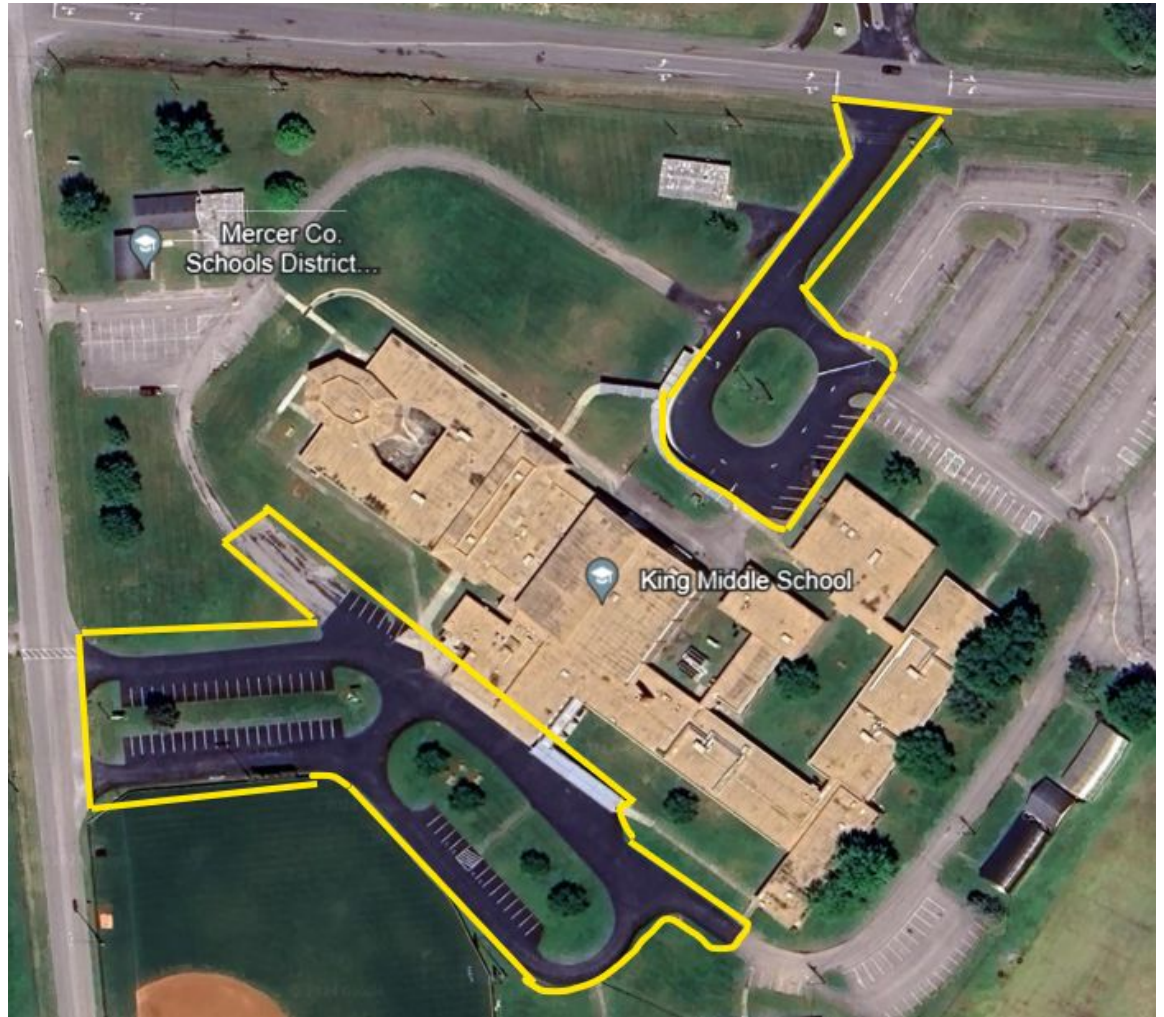

### Grounds and Maintenance for Sealing Parking Lots

---

The Mercer County Board of Education invites you to submit a bid for grounds and maintenance in accordance with the detailed specifications and general conditions of this bid.

Expectations:

Seal and Stripe all areas inside  
Yellow area.

MCES  
Mercer County Elementary School  
740 Tapp Rd.  
Harrodsburg, Ky 40330

Expectations:

Seal and Stripe all areas inside  
Yellow area.

Trailblazer Academy  
661 Tapp Rd.  
Harrodsburg, Ky 40330

Expectations:

Seal and Stripe all areas inside  
Yellow area.

KMS  
937 Moberly Rd.  
Harrodsburg, Ky 40330

Expectations:

Seal and Stripe all areas inside  
Yellow area.

Bus Garage & Maintenance Lots  
738 Tapp Rd.  
Harrodsburg, Ky 40330

Expectations:

Seal and Stripe all areas inside  
Yellow area.