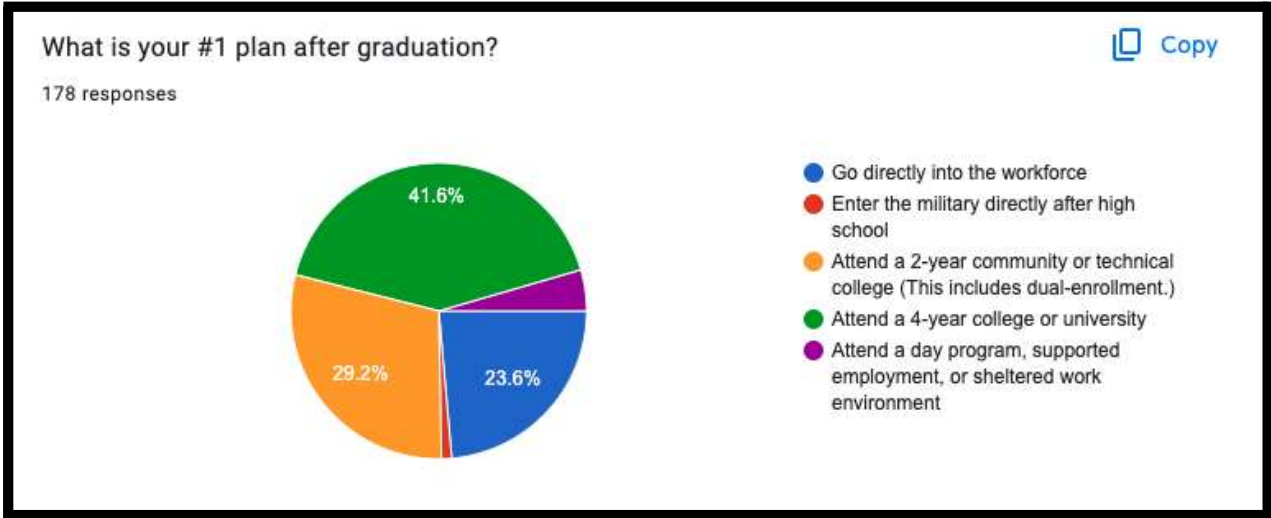

Post Secondary Plans

Franklin Simpson High School Class of 2024

The Franklin Simpson High School Class of 2021 has 183 members. Mr. Satterly, Career and College Coach for FSHS administered a post-high school survey to the senior class.

We received 178 responses as of April 12, 2024.

Top College and University Plans:

- 79% - Plan on attending Southcentral Kentucky Community College
- 39% - Plan on attending Western Kentucky University
- 18.9% - Plan on attending an out-of-state school
- 13.5% - Plan on attending the University of Kentucky
- 10.8% - Plan on attending the University of Louisville
- 6.8% - Plan on attending Murray State University