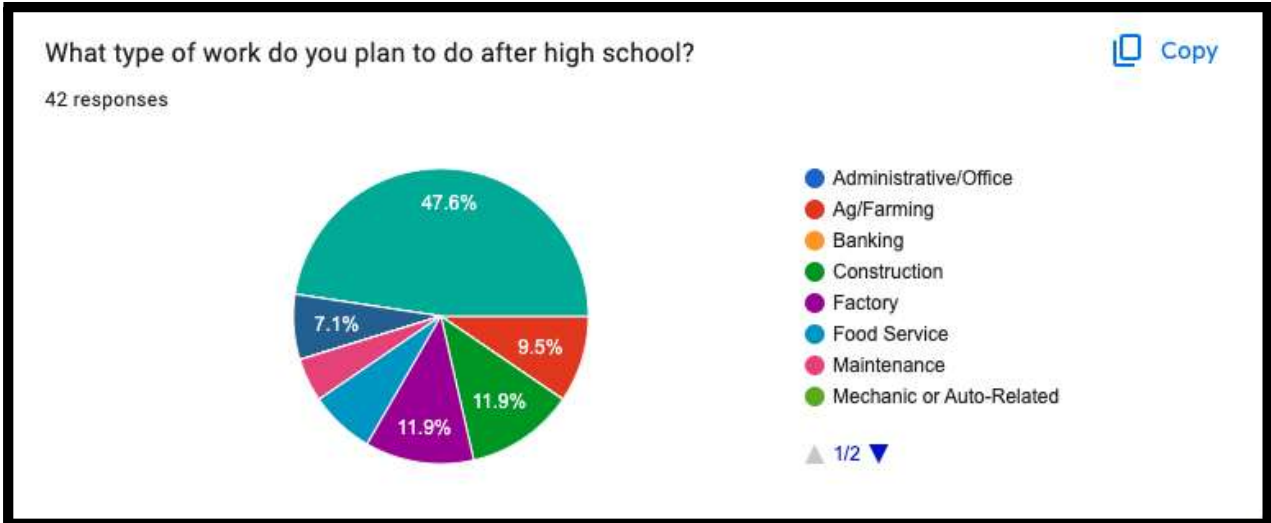

Post Secondary Plans

Franklin Simpson High School Class of 2024

The Franklin Simpson High School Class of 2021 has 183 members. Mr. Satterly, Career and College Coach for FSHS administered a post-high school survey to the senior class.

We received 178 responses as of April 12, 2024.