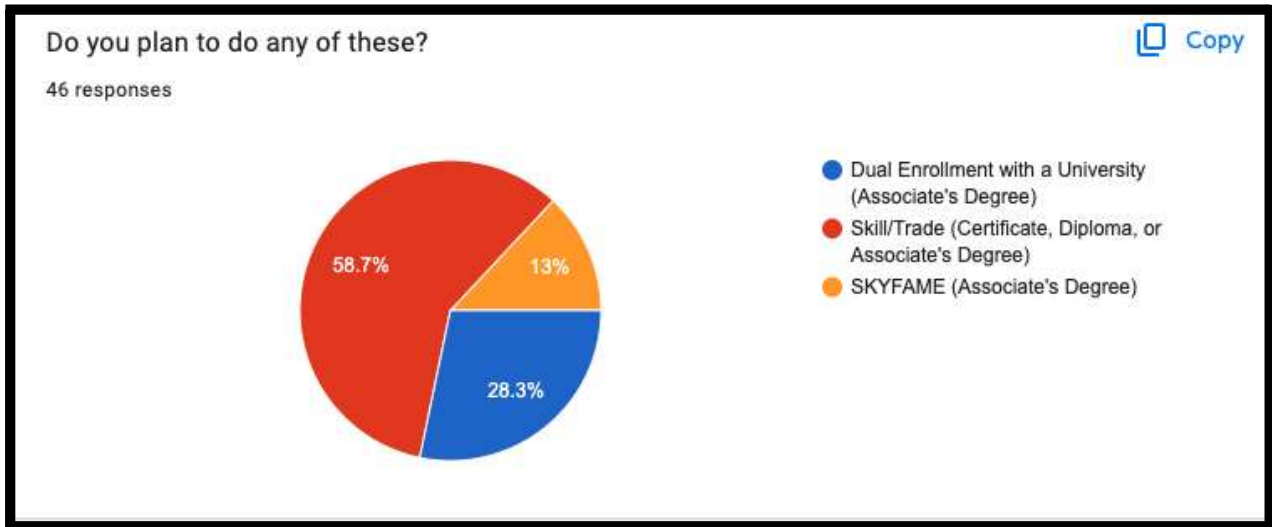

Post Secondary Plans

Franklin Simpson High School Class of 2024

The Franklin Simpson High School Class of 2021 has 183 members. Mr. Satterly, Career and College Coach for FSHS administered a post-high school survey to the senior class.

We received 178 responses as of April 12, 2024.

Top College and University Plans:

- 79% - Plan on attending Southcentral Kentucky Community College
- 39% - Plan on attending Western Kentucky University
- 18.9% - Plan on attending an out-of-state school
- 13.5% - Plan on attending the University of Kentucky
- 10.8% - Plan on attending the University of Louisville
- 6.8% - Plan on attending Murray State University