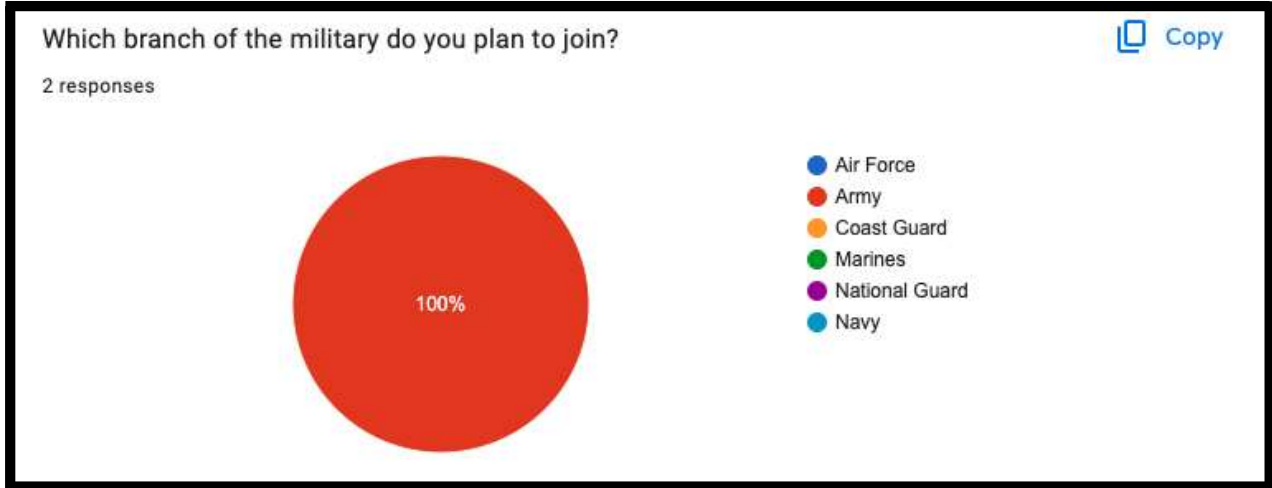

Top College and University Plans:

- 79% - Plan on attending Southcentral Kentucky Community College
- 39% - Plan on attending Western Kentucky University
- 18.9% - Plan on attending an out-of-state school
- 13.5% - Plan on attending the University of Kentucky
- 10.8% - Plan on attending the University of Louisville
- 6.8% - Plan on attending Murray State University