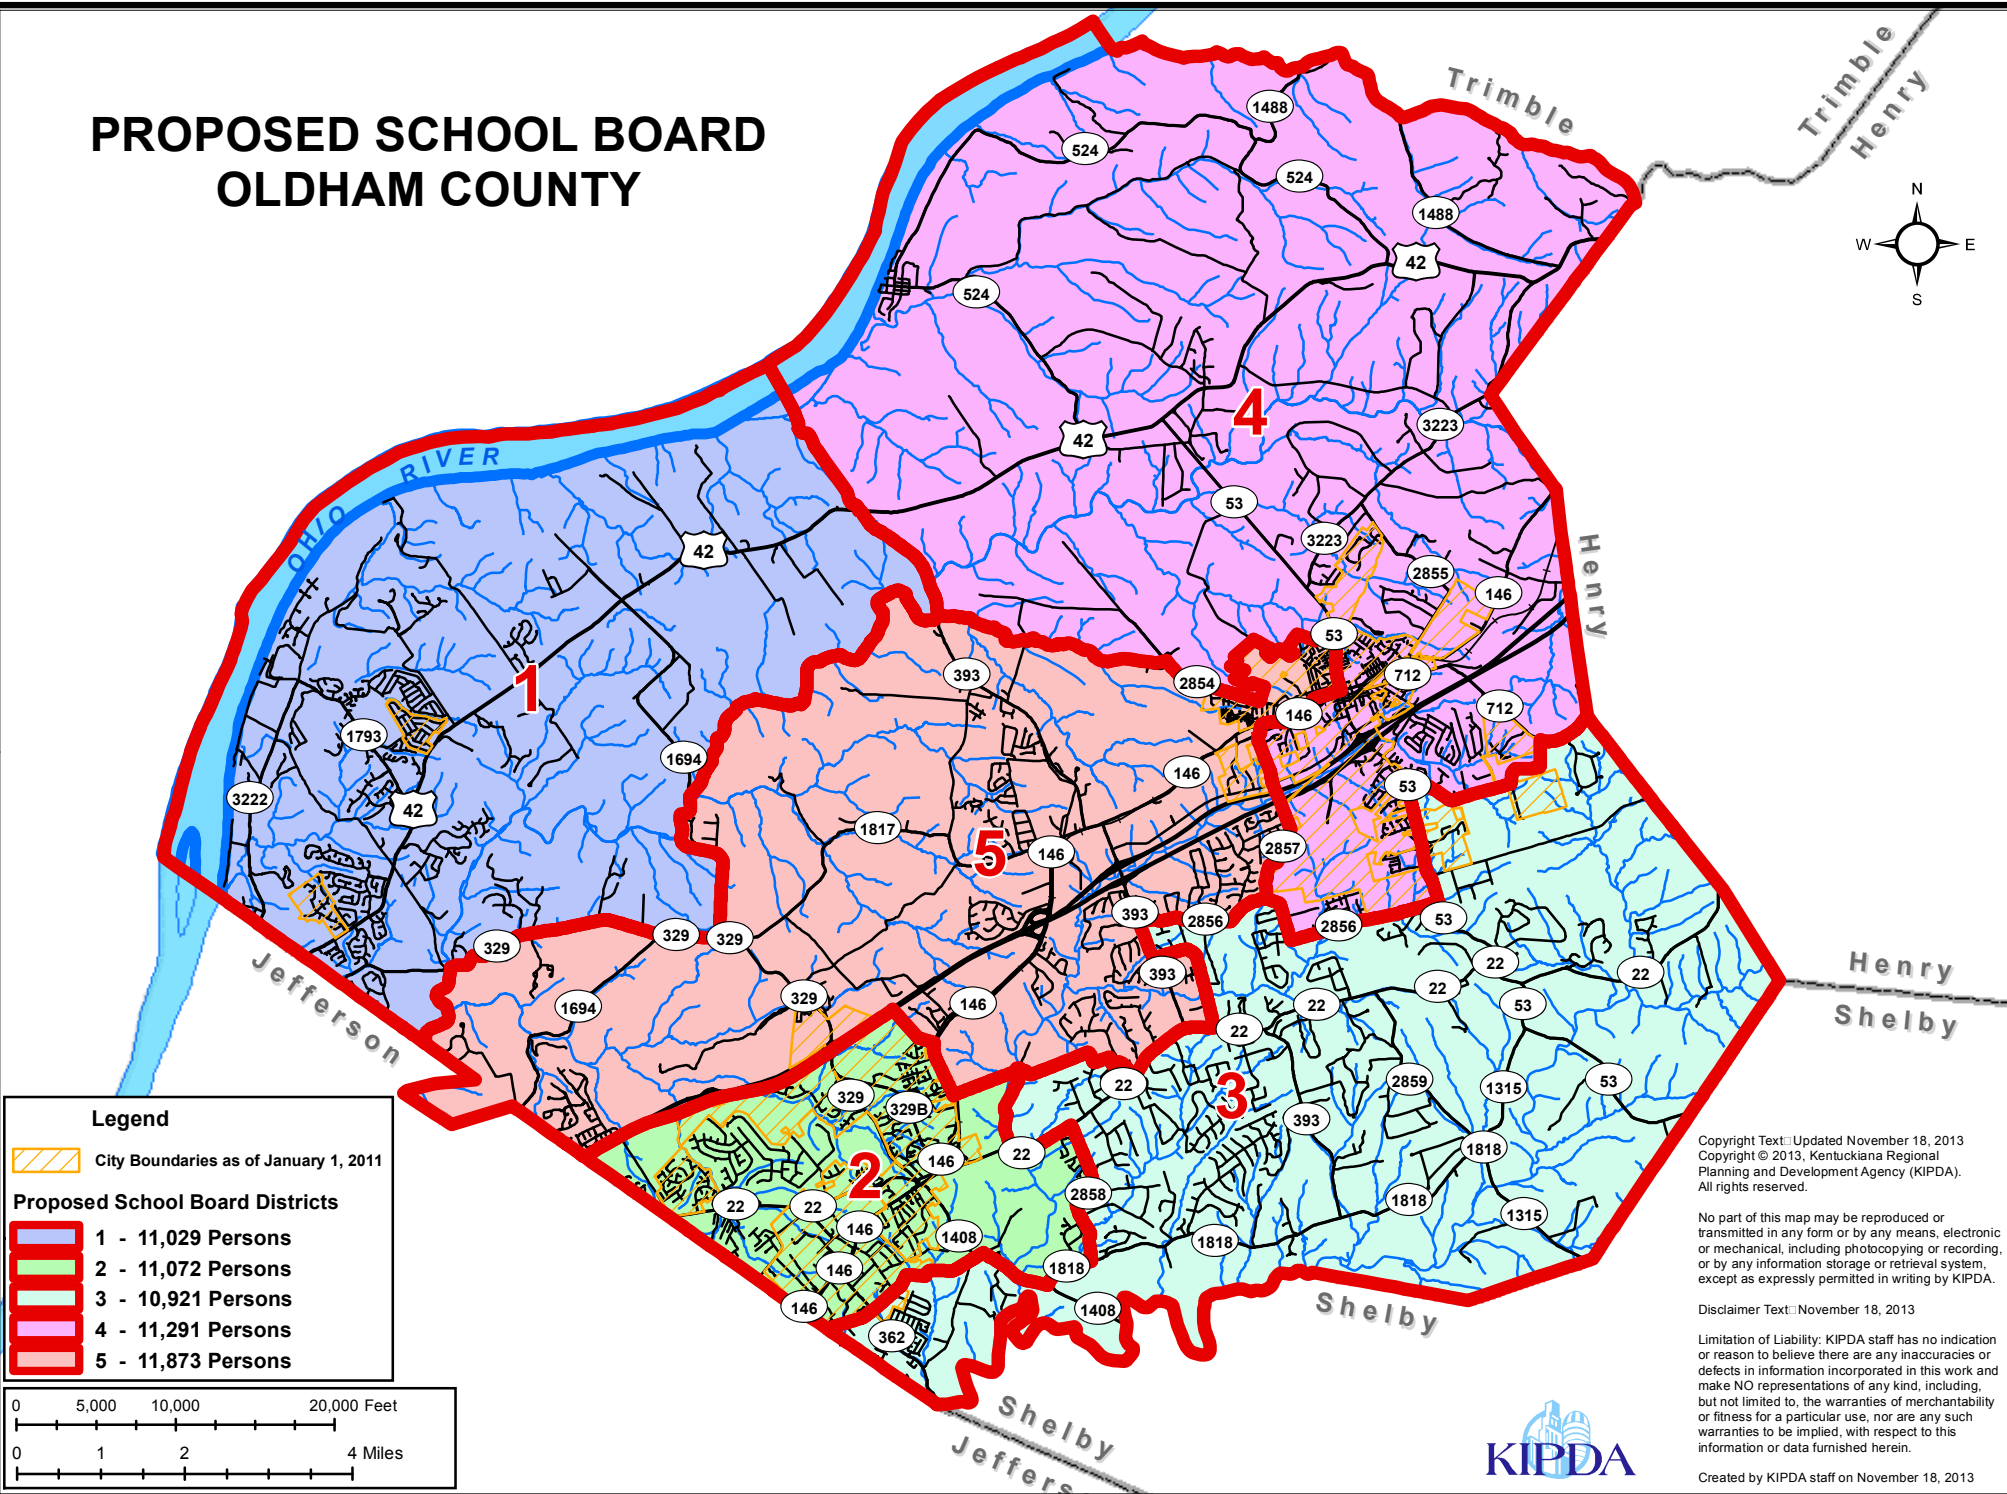

PROPOSED SCHOOL BOARD OLDHAM COUNTY

Legend

City Boundaries as of January 1, 2011

Proposed School Board Districts

- 1 - 11,029 Persons
- 2 - 11,072 Persons
- 3 - 10,921 Persons
- 4 - 11,291 Persons
- 5 - 11,873 Persons

Copyright Text: Updated November 18, 2013
Copyright © 2013, Kentuckiana Regional Planning and Development Agency (KIPDA). All rights reserved.

Disclaimer Text: November 18, 2013

Created by KIPDA staff on November 18, 2013