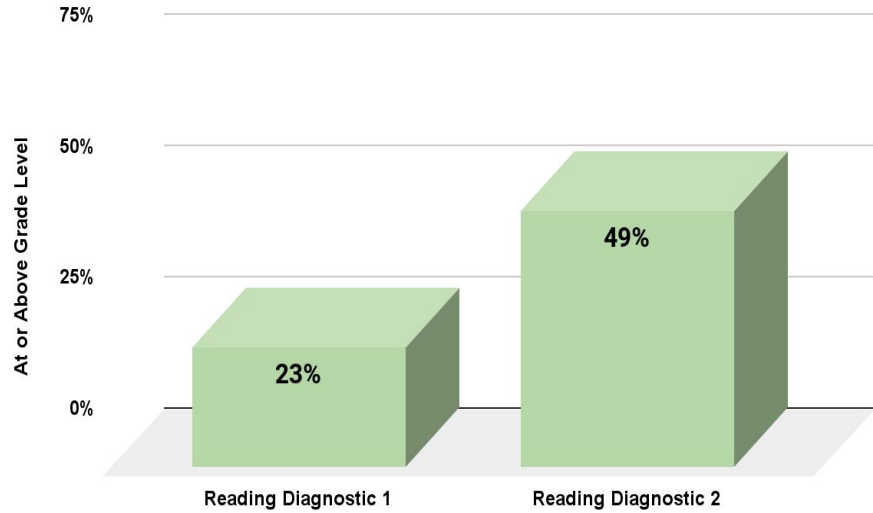

GES Reading