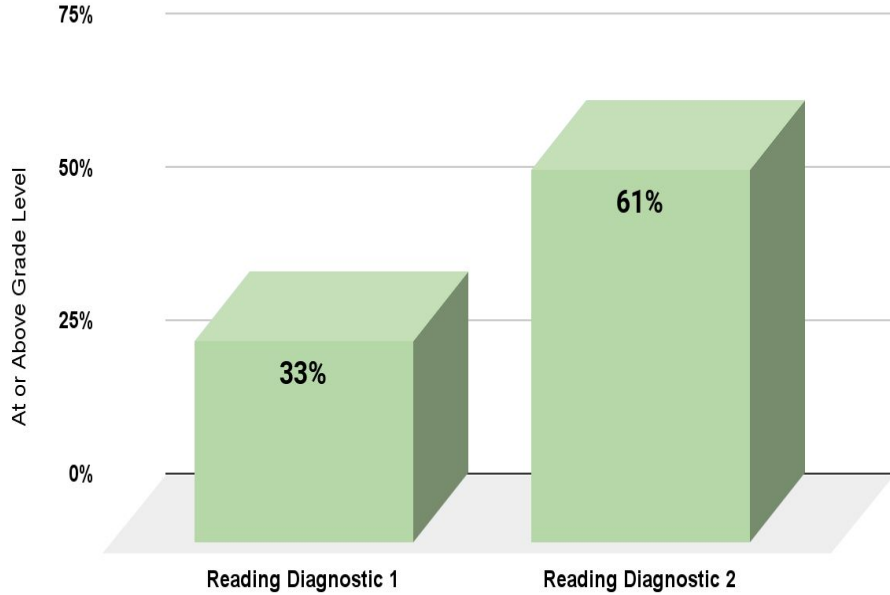

Mid-Year Performance Review

i-Ready

- Adaptive diagnostic assessments
- Administered three times each year
- Grades K-8
- Reading & Math
- Predictor of KSA performance
- Personalized learning pathway

CES Reading