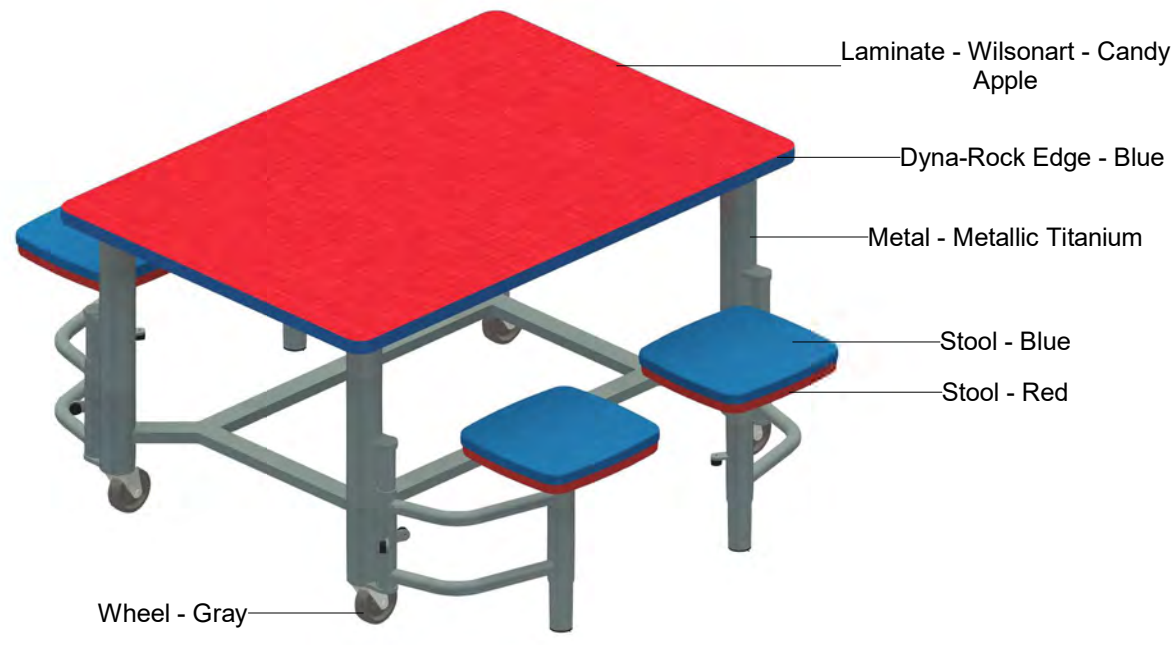

② MFBS244-D - Mobile Folding Booth w
MBZT244-D - Custom Logo 8 Top

1 MFBS244-D - Mobile Folding Booth w
MBZT244-D - Elemental Concrete Top

2 MCT306-42H-D - Mobile Conversation
Table w EssentialChair-30-D - Candy Apple
Seat - Custom Logo 2 Top

MCT306-42H-D - Mobile Conversation Table w EssentialChair-30-D - Candy Apple Top

1

MCT306-42H-D - Mobile Conversation Table w EssentialChair-30-D - Blue Construct Seat - Custom Logo 2 Top

2

① MGST3652-30H-D - Mobile Collaboration Table w Rec Stool - Candy Apple Top