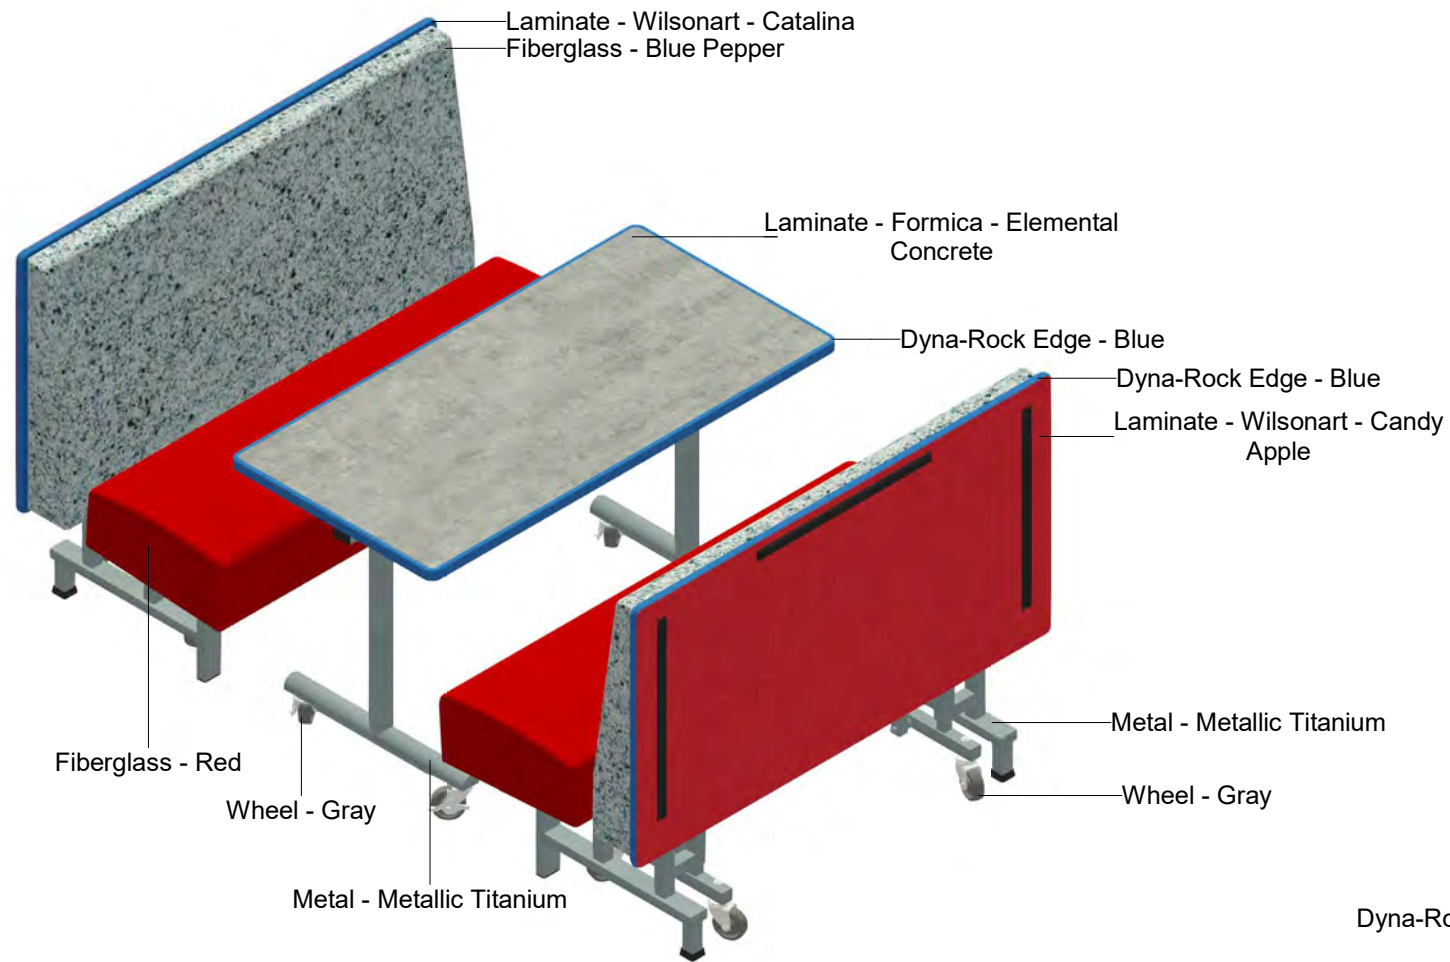

② MFBS244-D - Mobile Folding Booth w
MBZT244-D - Custom Logo 8 Top

1 MFBS244-D - Mobile Folding Booth w
MBZT244-D - Elemental Concrete Top

2 MCT306-42H-D - Mobile Conversation
Table w EssentialChair-30-D - Candy Apple
Seat - Custom Logo 2 Top

MCT306-42H-D - Mobile Conversation Table w EssentialChair-30-D - Candy Apple Top

1

MCT306-42H-D - Mobile Conversation Table w EssentialChair-30-D - Blue Construct Seat - Custom Logo 2 Top

2

① MGST3652-30H-D - Mobile Collaboration Table w Rec Stool - Candy Apple Top