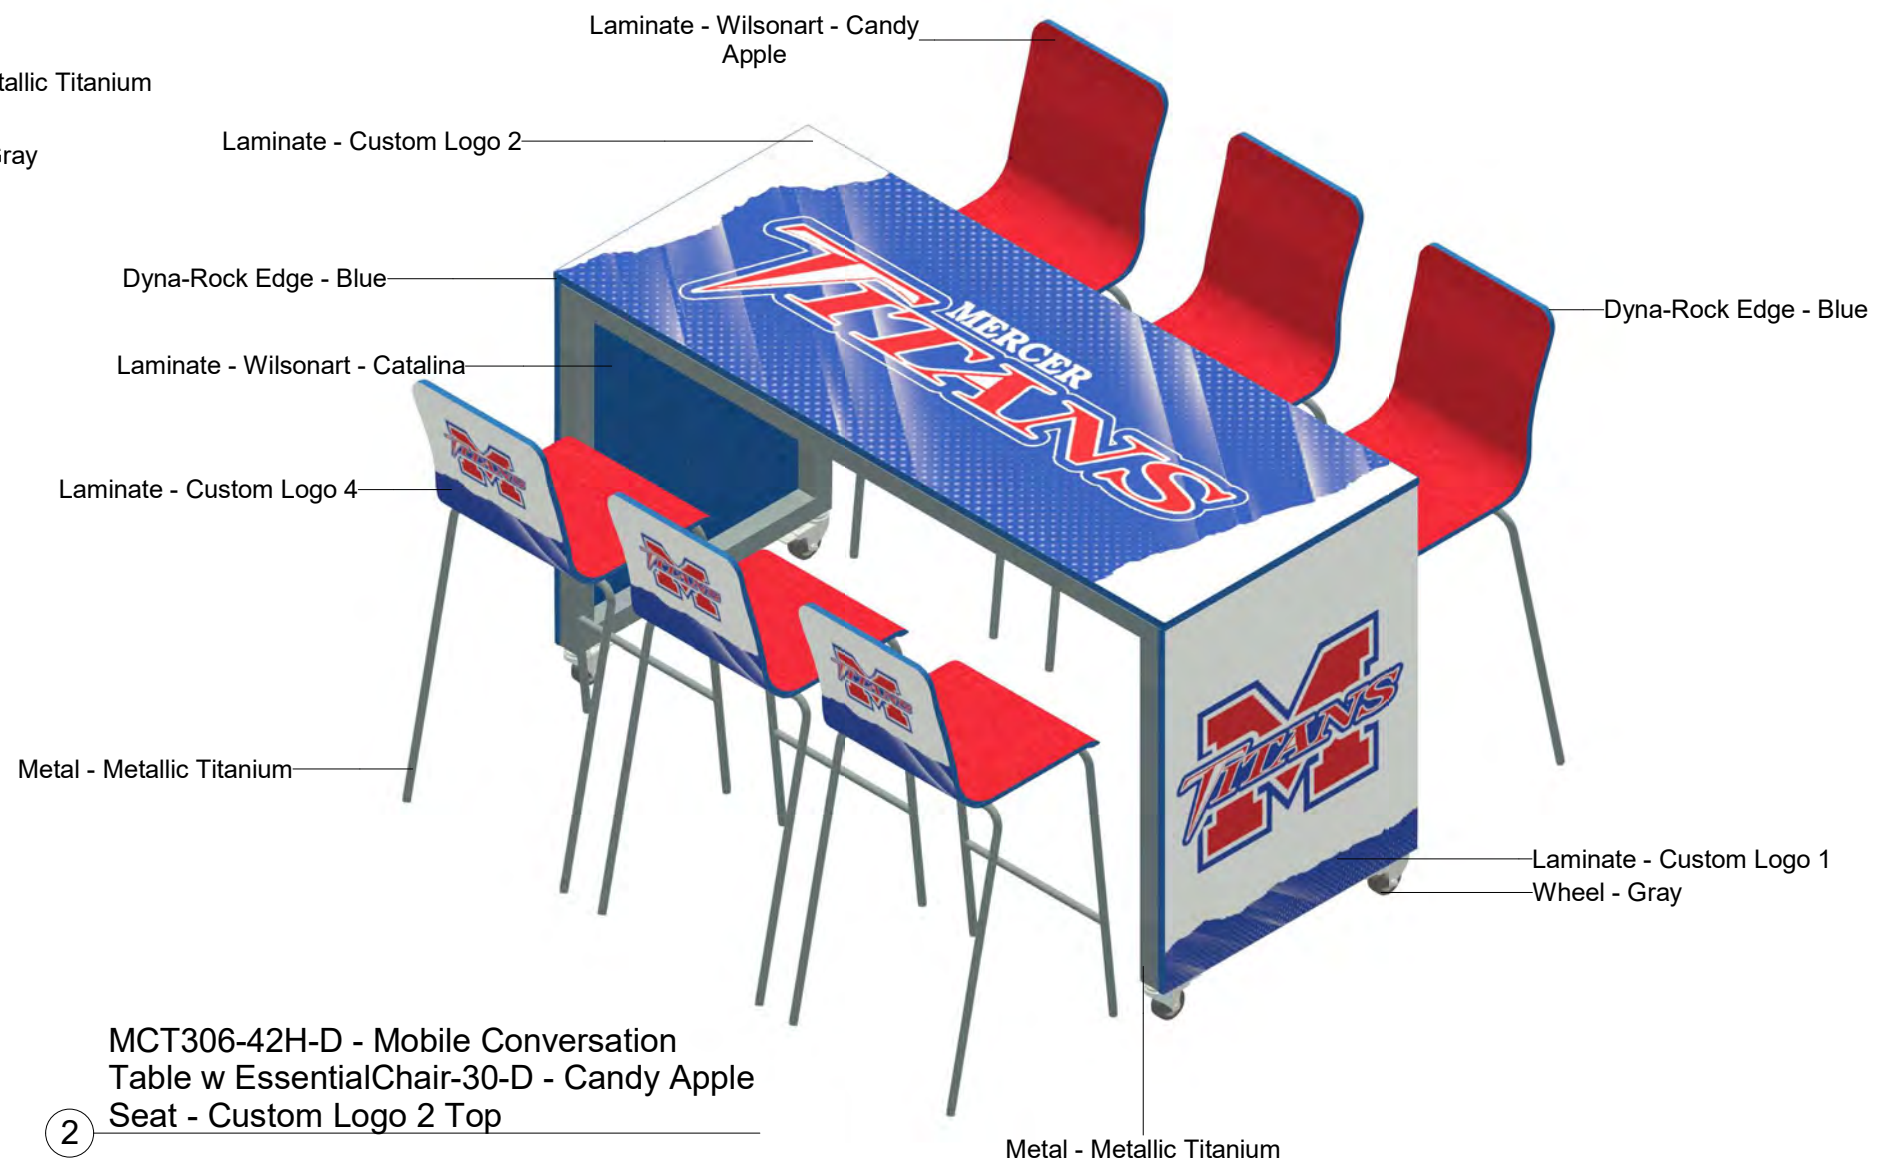

② MFBS244-D - Mobile Folding Booth w
MBZT244-D - Custom Logo 8 Top

1 MFBS244-D - Mobile Folding Booth w
MBZT244-D - Elemental Concrete Top

2 MCT306-42H-D - Mobile Conversation
Table w EssentialChair-30-D - Candy Apple
Seat - Custom Logo 2 Top