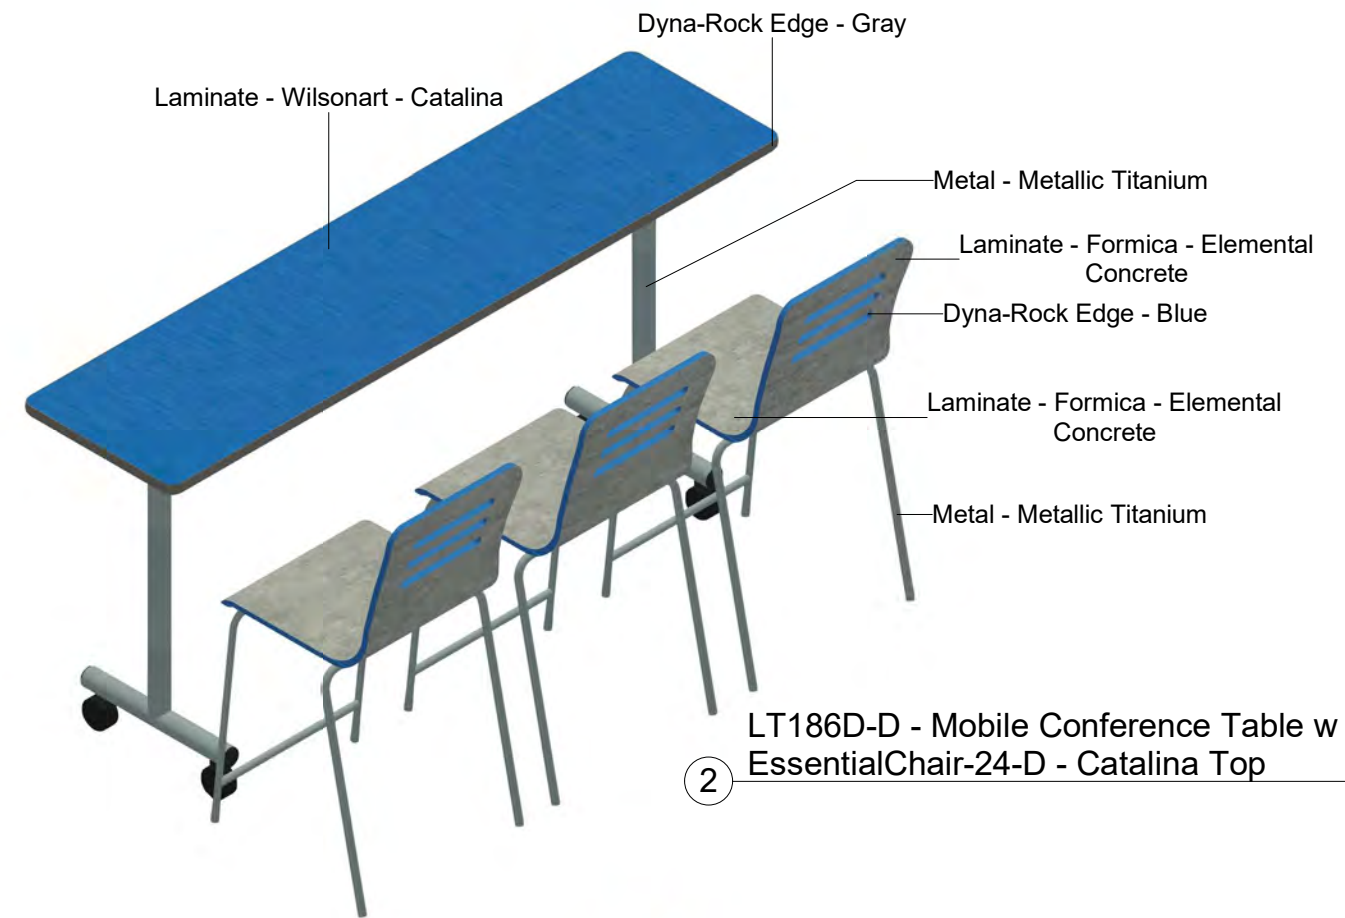

2 LT186D-D - Mobile Conference Table w
EssentialChair-24-D - Catalina Top