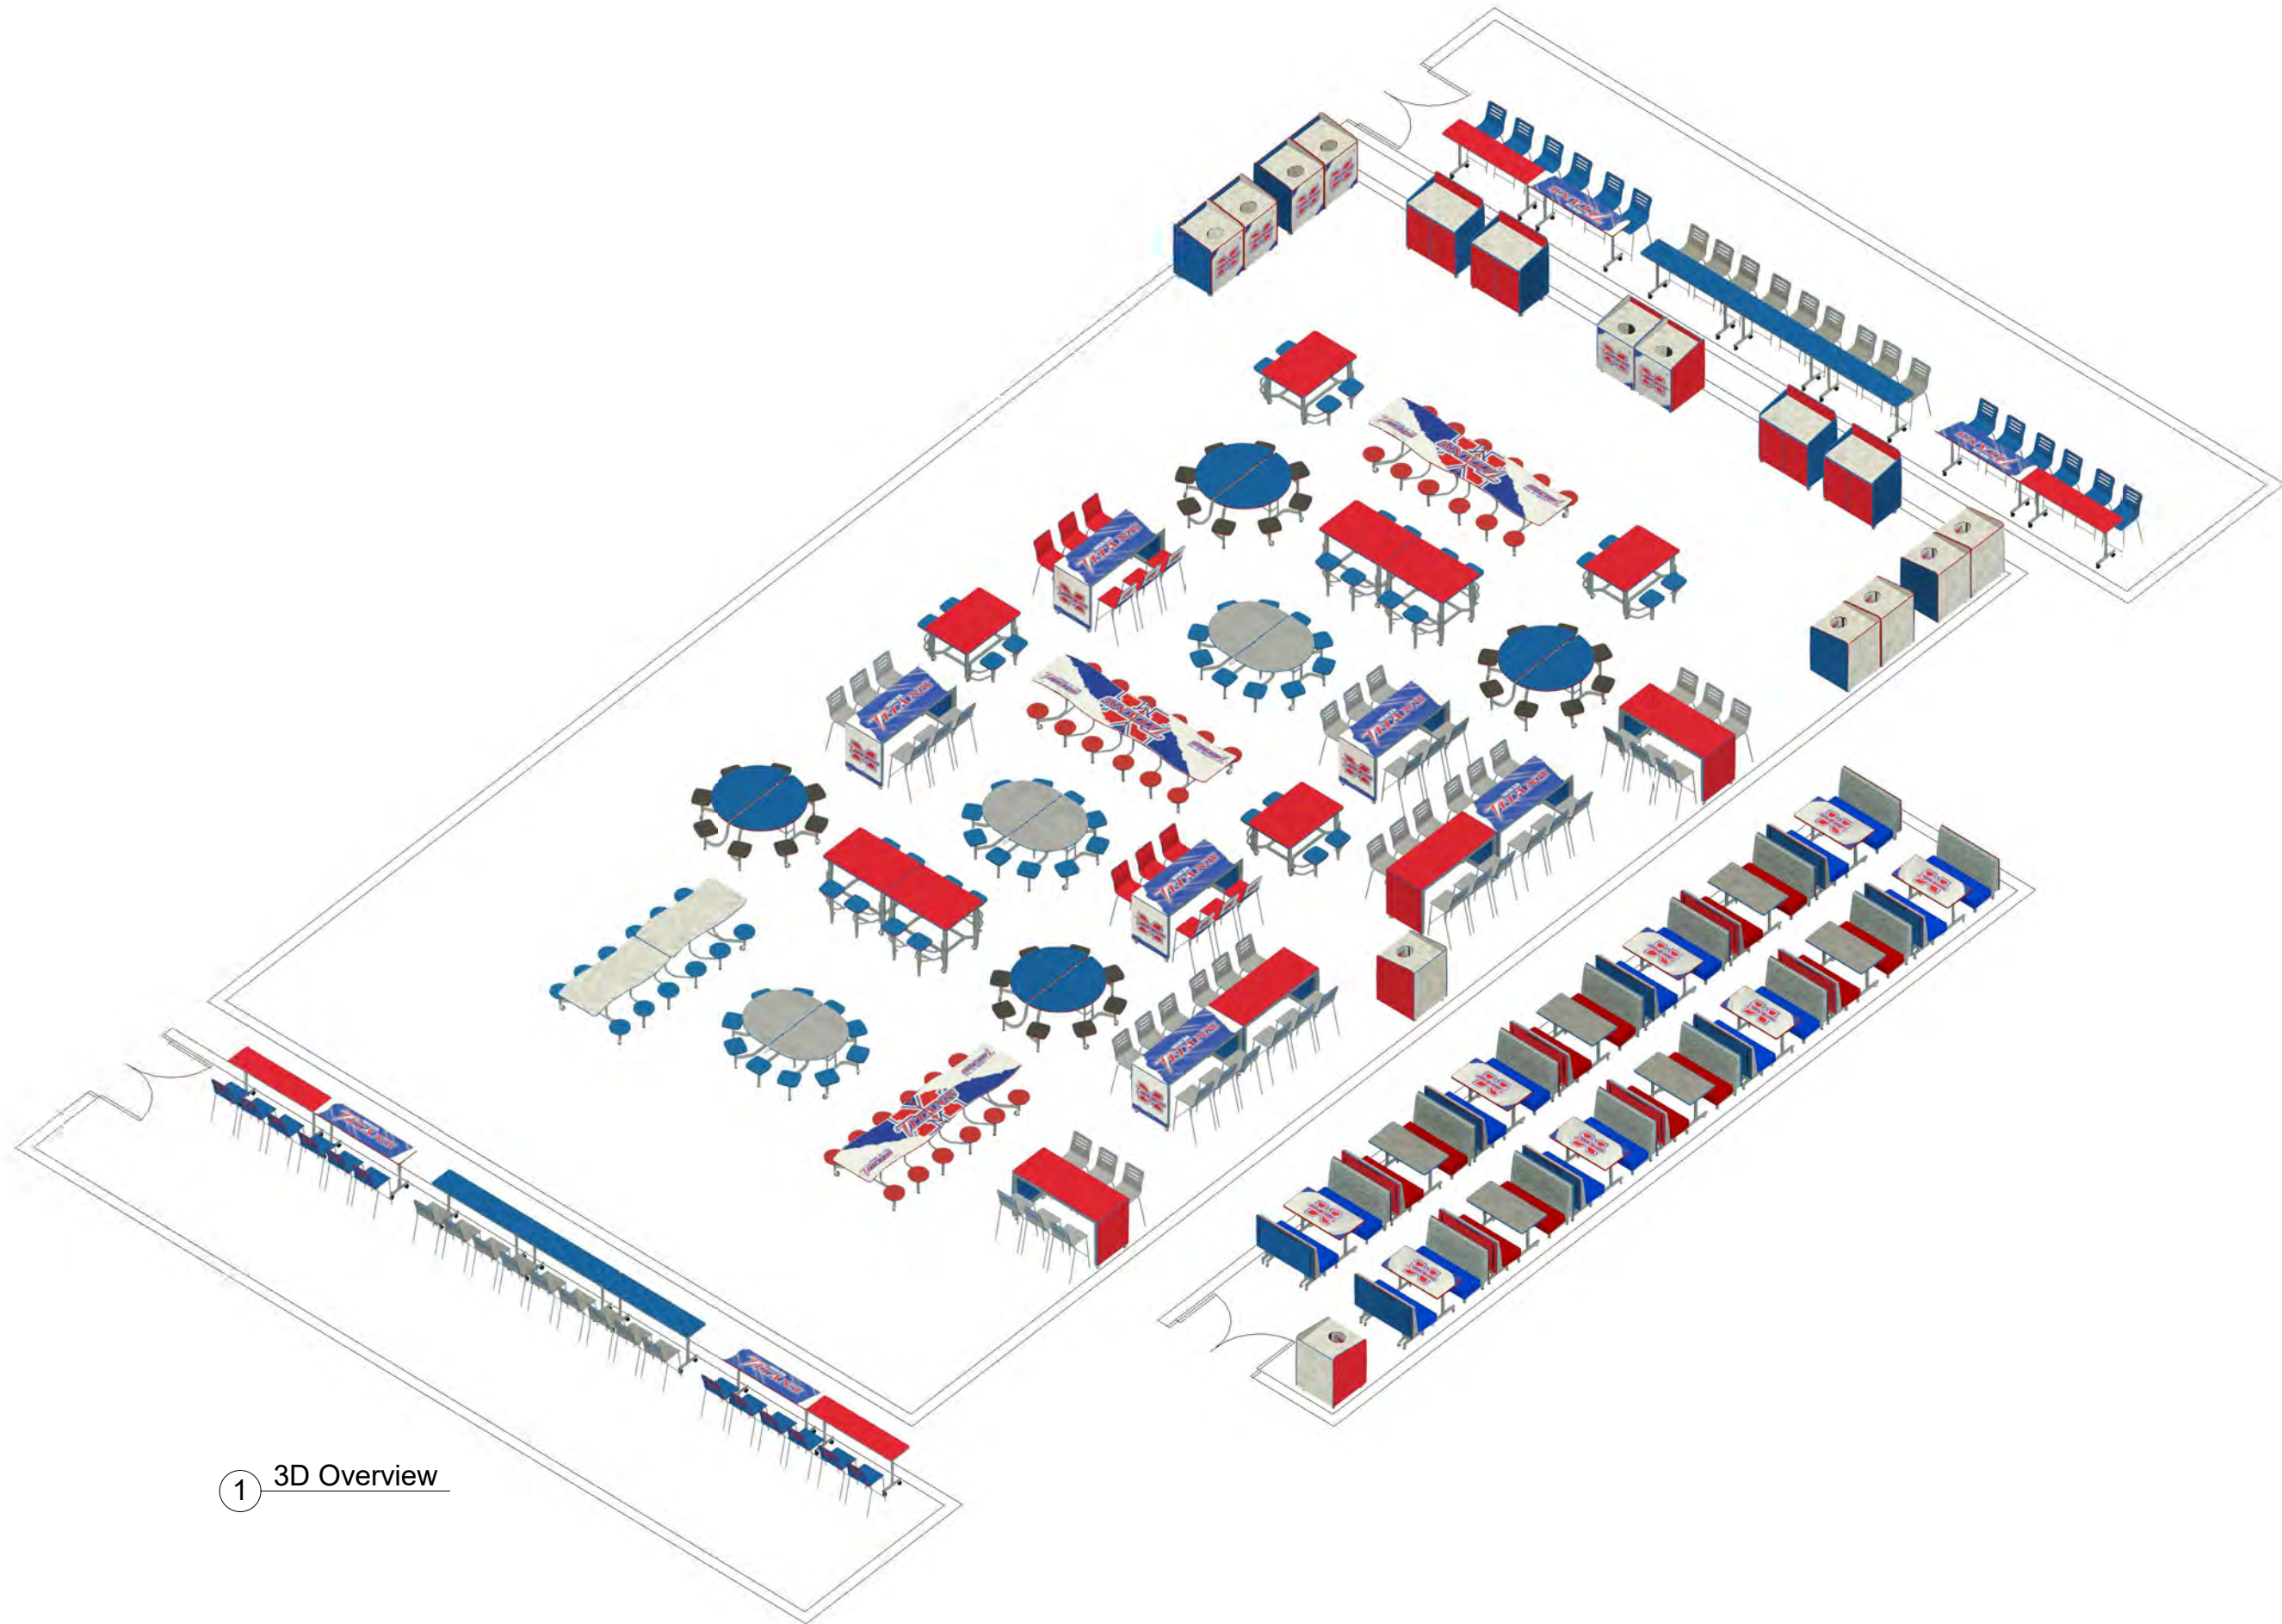

TABLE OF CONTENTS

Table of Contents

Page	Name
1	Cover Sheet
2	Project Notes
3	3D Overview
4	Finish Layout
5	Seating Layout
6	Product Details
7	Product Details
8	Product Details
9	Product Details
10	Product Details
11	Product Details
12	Product Details
13	Product Details
14	Finishes
15	Custom Logo Laminates
16	Custom Logo Laminates
17	Specifications
18	Specifications
19	Furniture Schedule
20	Contact Information

GENERAL PROJECT NOTES & REVISION DATES

This AmTab Design Package and related information is intended only for the confidential use of the intended recipient(s). Please keep confidential. Any review, dissemination, distribution or copying of this confidential information is strictly prohibited. Any editing or modification of this confidential information is also strictly prohibited. Thank you.

GENERAL NOTES

1. Requested seating layout with 300 seats.
2. Requested MGST3652-42H used in upstairs area, 6 on each side, some with custom logo tops.
3. Requested at least (8) 42"H Conversation tables with custom logo chairs, (4) MSR608's and (8) MSWT1212's in downstairs area.

REVISION NOTES 08-07-23

1. Replace Arborite - Raw Denim and Wilsonart - Kingswood Walnut laminates with Wilsonart - Regimental Red.
2. Requested a new custom logo for MGST3652 using school crest.
3. All MSWT1212s to have round stools, and all other tables to have rectangular stools.
4. Incorporate Red Stools into layout, remove lighter colors.
5. Replace Formica - Elemental Concrete with Wilsonart - Blue Construct.

REVISION NOTES 09-11-23

1. Requested qty 2 MCT308-42 tables and EssentialChairA-30 custom logo laminate to match intermediate school custom logos.
2. Requested MSWT1212 to have Bubble Art laminate top to match intermediate school.
3. Requested 12 EssentialChairA-30 with updated custom logo laminate.
4. Requested changing upstairs seating to MFBS244's half with custom logo laminate and half without.
5. Requested 24"H chair qty 44 to be placed on either side upstairs.
6. Requested qty 8 HDWR44's with custom logo laminate.
7. Requested 8 HDWR44's with custom logo laminate.
8. Requested eating counters.

REVISION NOTES 09-25-23

1. Updated Custom Logo 3 to have M Logo with Titans written across.

REVISION NOTES 09-29-23

1. Requested custom 36"H LT186D in place of EatingCounter with casters.
2. Add circulation space, HDWR44 & HDCC2742 along left side of downstairs area.
3. Wanting 4 logos added to upstairs area.
4. Requested custom HDCC2742 with lock.

REVISION NOTES 10-24-23

1. Move extra receptacles to right wall.
2. Remove MCTs on either side of stairs and add in another row of tables.
3. Revise Custom Logo 4 to have a blue pattern.

① 3D Overview