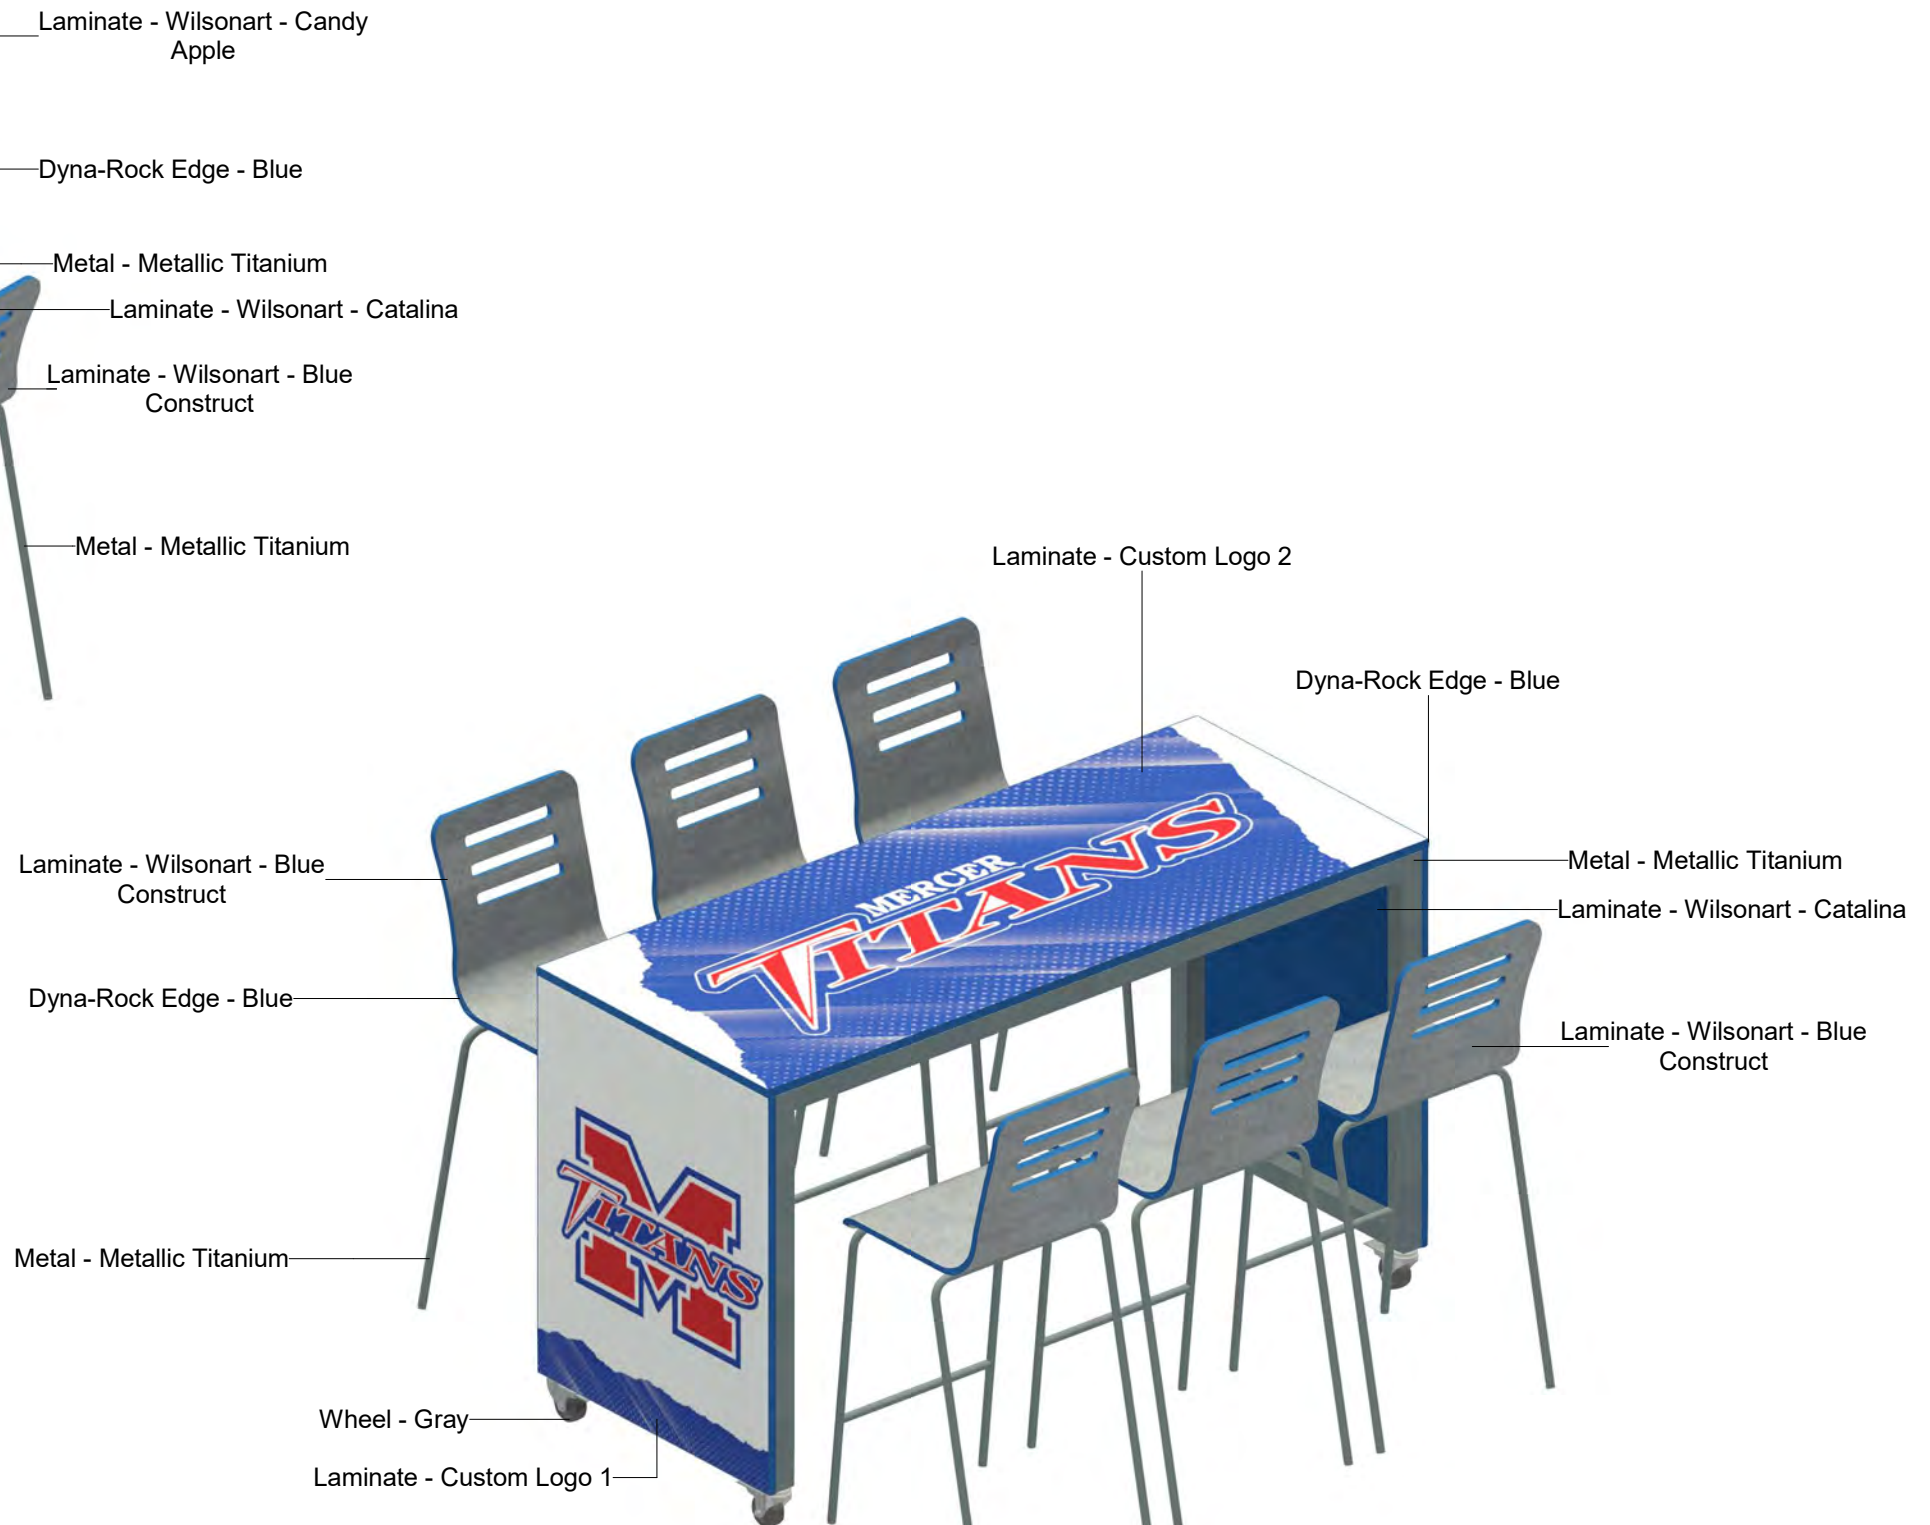

② MFBS244-D - Mobile Folding Booth w
MBZT244-D - Custom Logo 8 Top

1 MFBS244-D - Mobile Folding Booth w
MBZT244-D - Elemental Concrete Top

2 MCT306-42H-D - Mobile Conversation
Table w EssentialChair-30-D - Candy Apple
Seat - Custom Logo 2 Top

MCT306-42H-D - Mobile Conversation Table w EssentialChair-30-D - Candy Apple Top

1

MCT306-42H-D - Mobile Conversation Table w EssentialChair-30-D - Blue Construct Seat - Custom Logo 2 Top

2

① MGST3652-30H-D - Mobile Collaboration Table w Rec Stool - Candy Apple Top