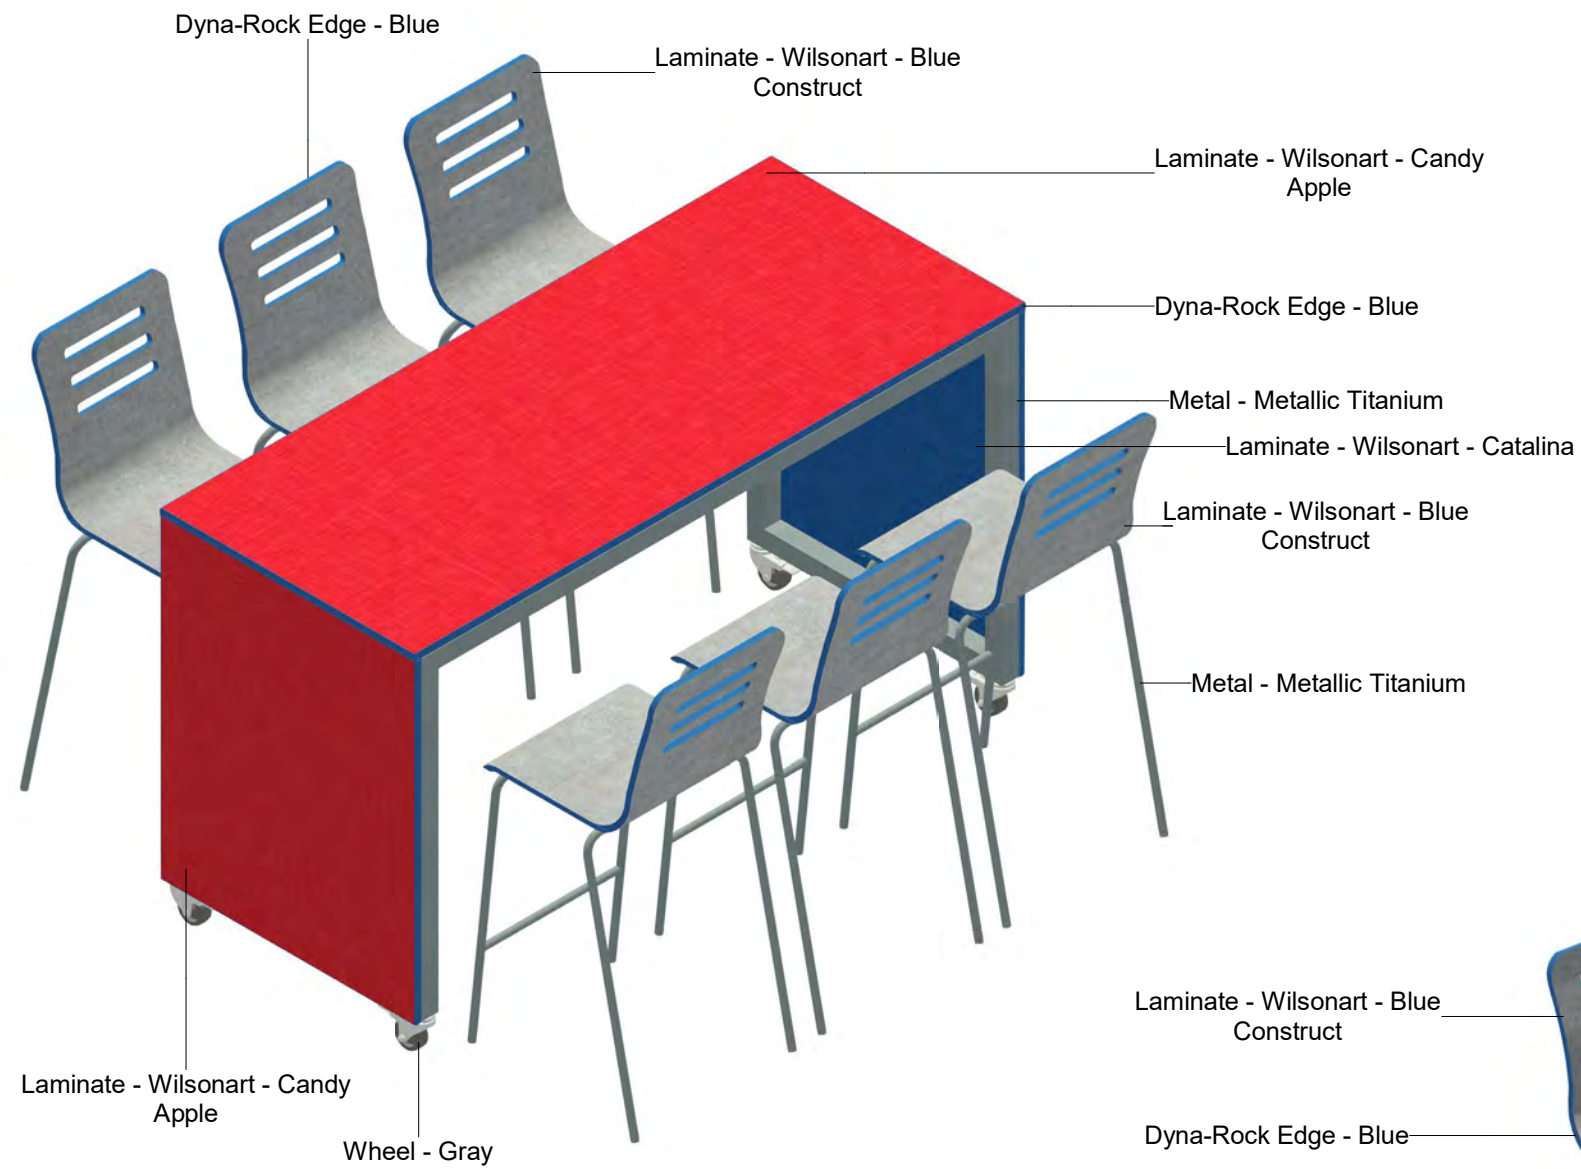

1 MFBS244-D - Mobile Folding Booth w
MBZT244-D - Elemental Concrete Top

MCT306-42H-D - Mobile Conversation Table w EssentialChair-30-D - Candy Apple Top

1