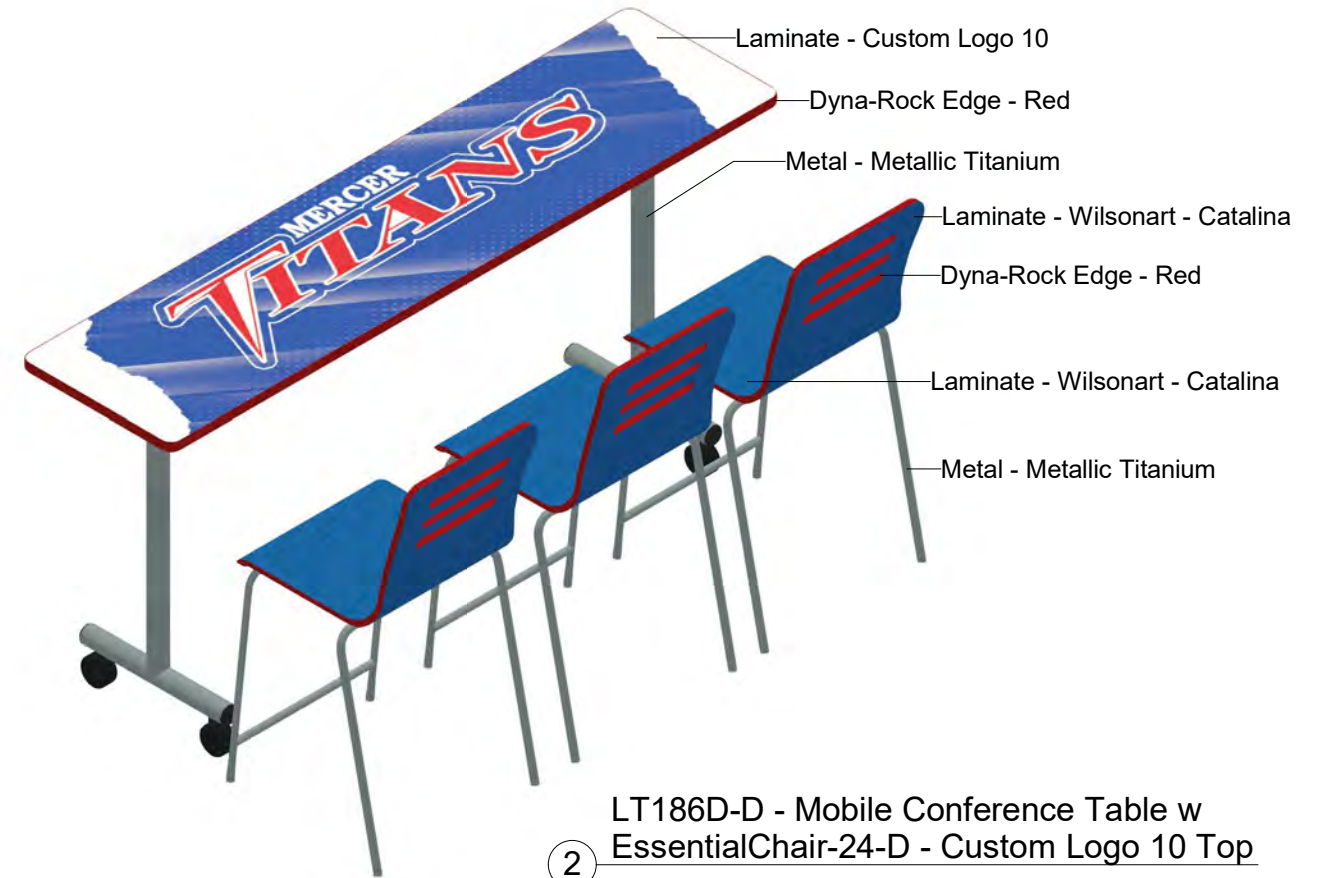

MCT306-42H-D - Mobile Conversation Table w EssentialChair-30-D - Candy Apple Top

1

MCT306-42H-D - Mobile Conversation Table w EssentialChair-30-D - Blue Construct Seat - Custom Logo 2 Top

2

① MGST3652-30H-D - Mobile Collaboration Table w Rec Stool - Candy Apple Top

② MGST3652-42H-D - Mobile Collaboration Table w Rec Stool - Candy Apple Top

① MSE610-D - Mobile Elliptical Table w Rec Stool - Blue Construct Top

② LT186D-D - Mobile Conference Table w EssentialChair-24-D - Custom Logo 10 Top