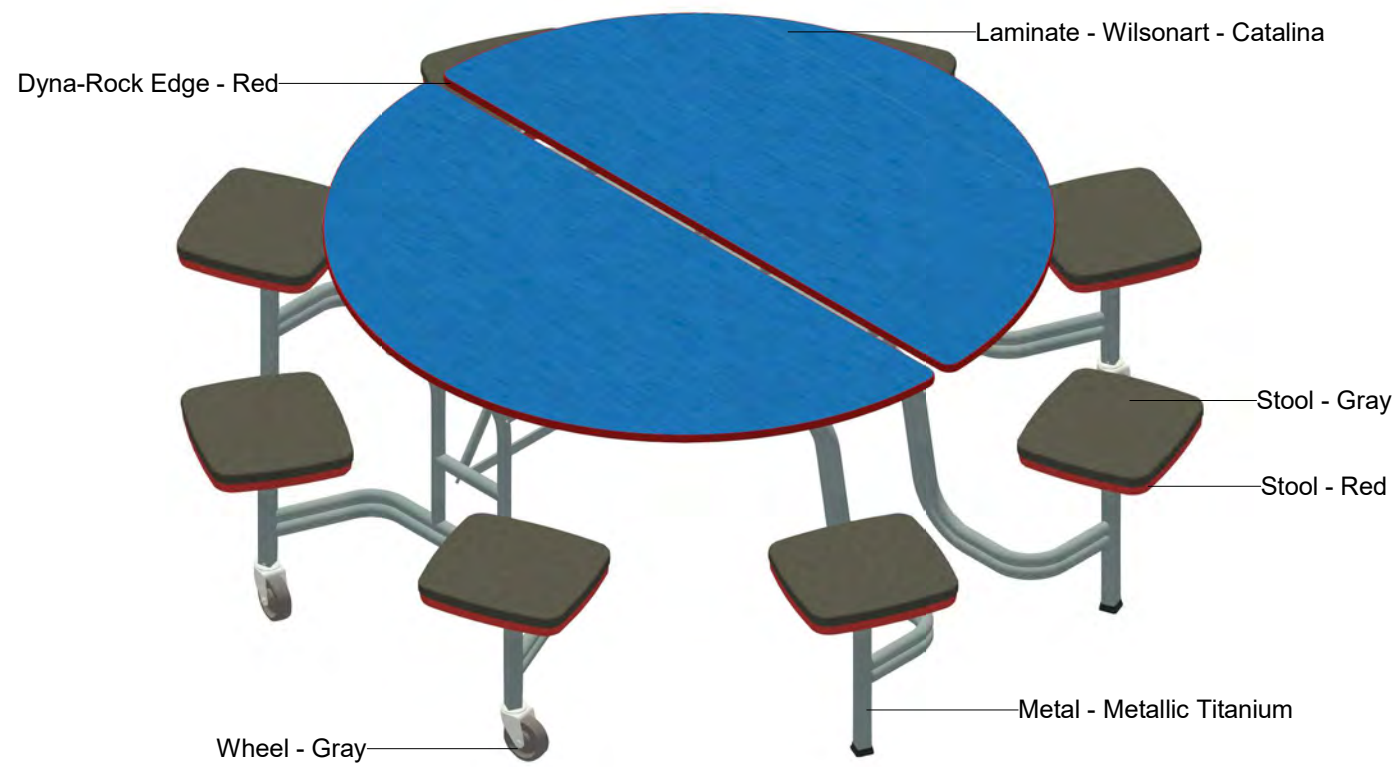

MCT306-42H-D - Mobile Conversation Table w EssentialChair-30-D - Candy Apple Top

1

MCT306-42H-D - Mobile Conversation Table w EssentialChair-30-D - Blue Construct Seat - Custom Logo 2 Top

2

① MGST3652-30H-D - Mobile Collaboration Table w Rec Stool - Candy Apple Top

② MGST3652-42H-D - Mobile Collaboration Table w Rec Stool - Candy Apple Top

① MSE610-D - Mobile Elliptical Table w Rec Stool - Blue Construct Top

② LT186D-D - Mobile Conference Table w EssentialChair-24-D - Custom Logo 10 Top