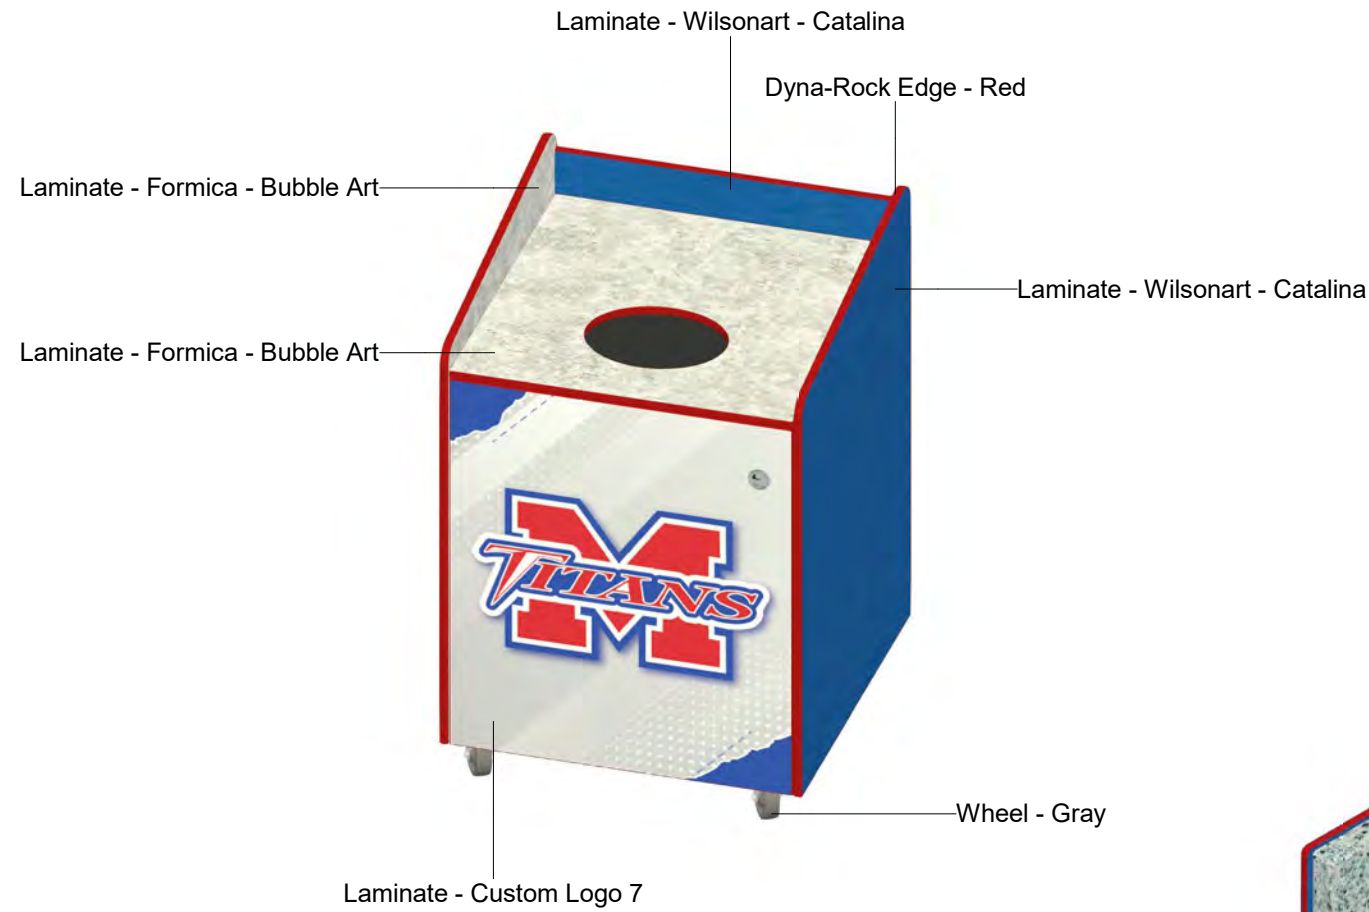

① HDCC2742-D - Heavy Duty Condiment Cabinet - Candy Apple Door

② HDWR44-D - Heavy Duty Waste Receptacle - Custom Logo 7 Door - Blue Edge

① HDWR44-D - Heavy Duty Waste Receptacle
- Custom Logo 7 Door - Red Edge

② MFBS244-D - Mobile Folding Booth w
MBZT244-D - Custom Logo 8 Top

1 MFBS244-D - Mobile Folding Booth w
MBZT244-D - Elemental Concrete Top

2 MCT306-42H-D - Mobile Conversation
Table w EssentialChair-30-D - Candy Apple
Seat - Custom Logo 2 Top

MCT306-42H-D - Mobile Conversation Table w EssentialChair-30-D - Candy Apple Top

1

MCT306-42H-D - Mobile Conversation Table w EssentialChair-30-D - Blue Construct Seat - Custom Logo 2 Top

2

① MGST3652-30H-D - Mobile Collaboration Table w Rec Stool - Candy Apple Top