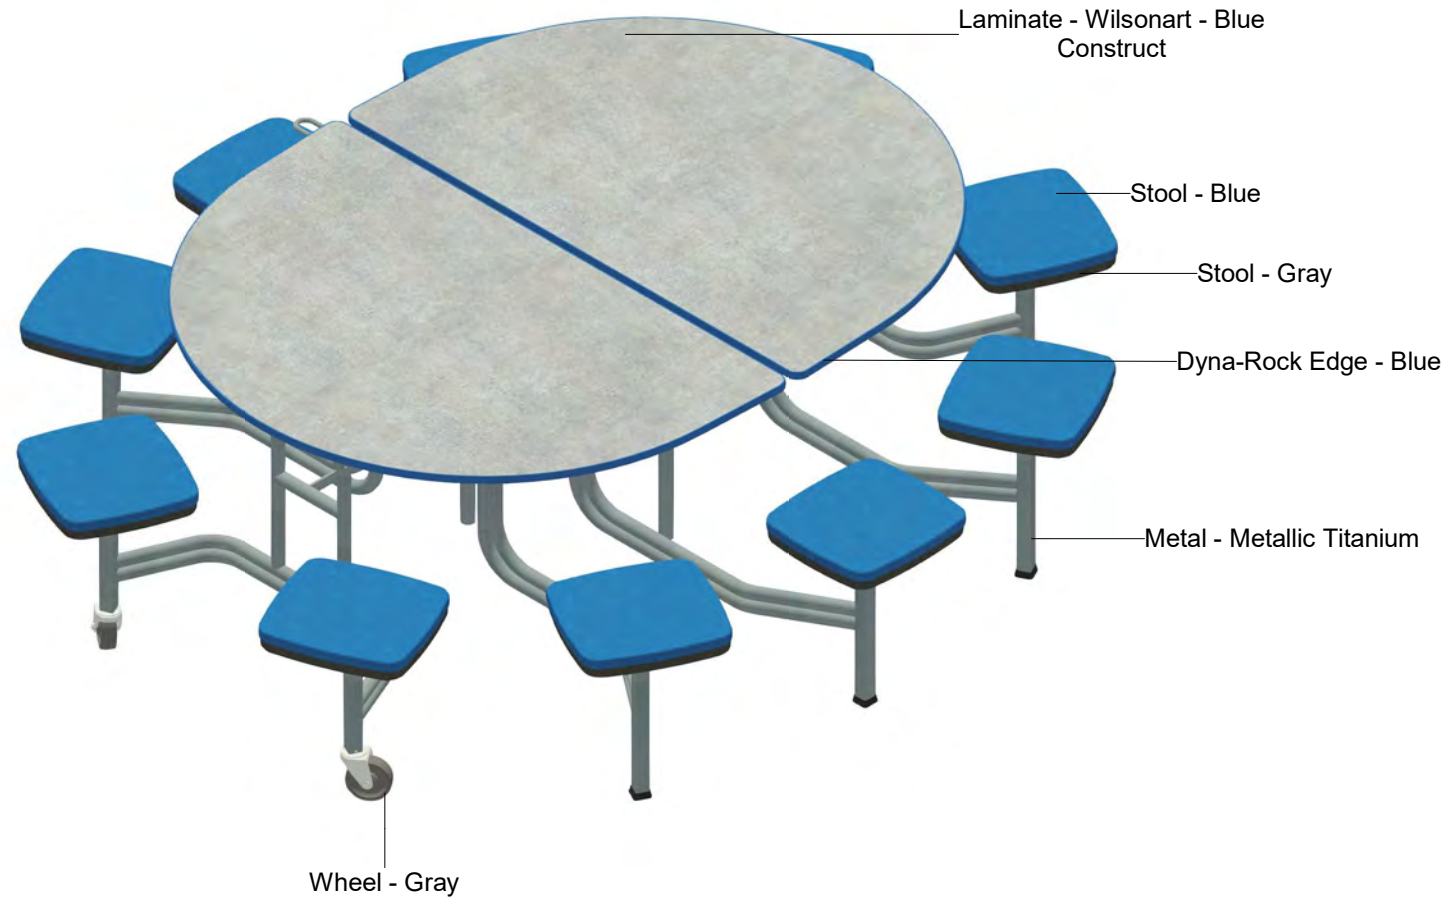

MCT306-42H-D - Mobile Conversation Table w EssentialChair-30-D - Candy Apple Top

1

MCT306-42H-D - Mobile Conversation Table w EssentialChair-30-D - Blue Construct Seat - Custom Logo 2 Top

2

① MGST3652-30H-D - Mobile Collaboration Table w Rec Stool - Candy Apple Top

② MGST3652-42H-D - Mobile Collaboration Table w Rec Stool - Candy Apple Top

① MSE610-D - Mobile Elliptical Table w Rec Stool - Blue Construct Top

② LT186D-D - Mobile Conference Table w EssentialChair-24-D - Custom Logo 10 Top