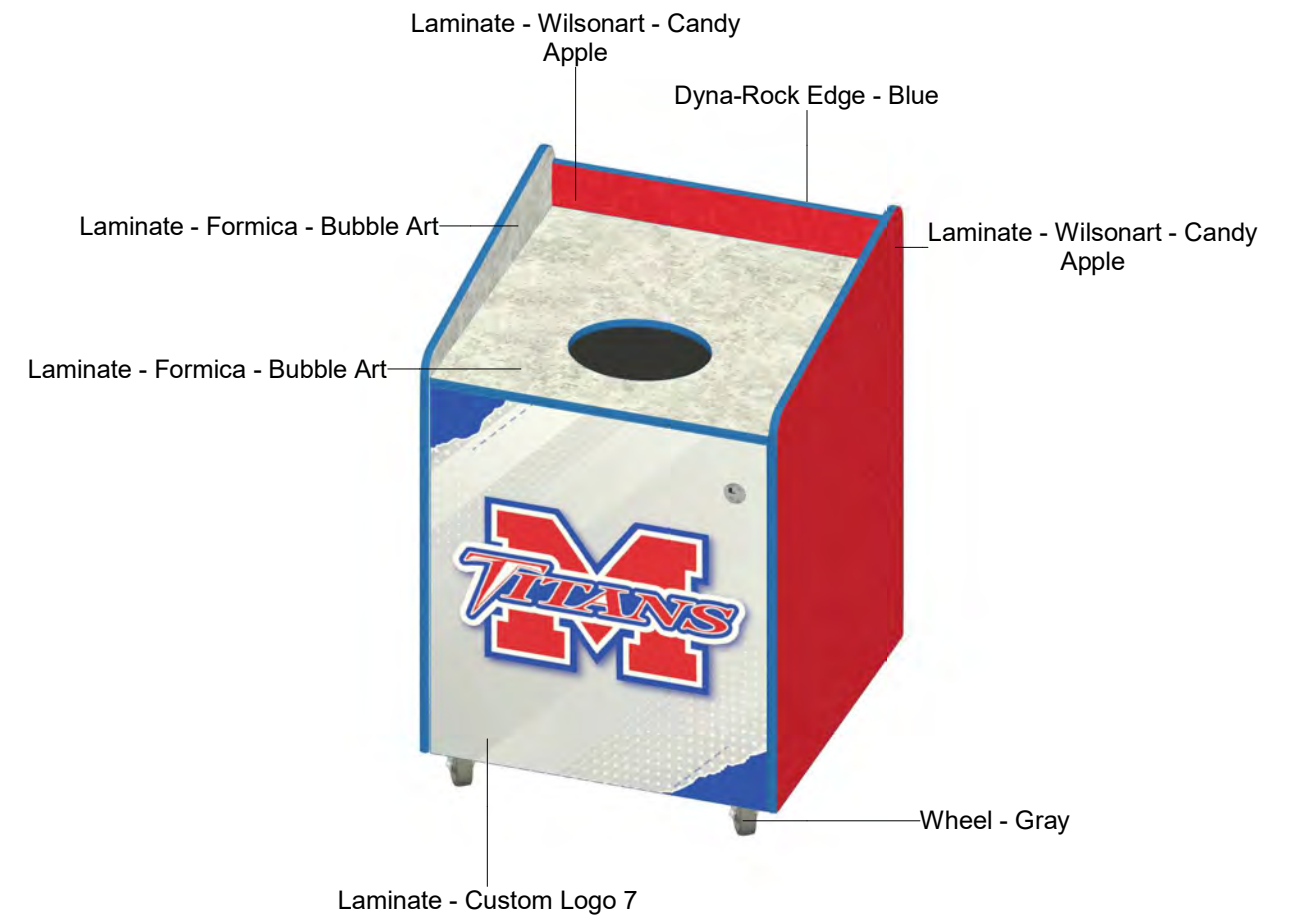

① HDCC2742-D - Heavy Duty Condiment Cabinet - Candy Apple Door

② HDWR44-D - Heavy Duty Waste Receptacle - Custom Logo 7 Door - Blue Edge

① HDWR44-D - Heavy Duty Waste Receptacle
- Custom Logo 7 Door - Red Edge