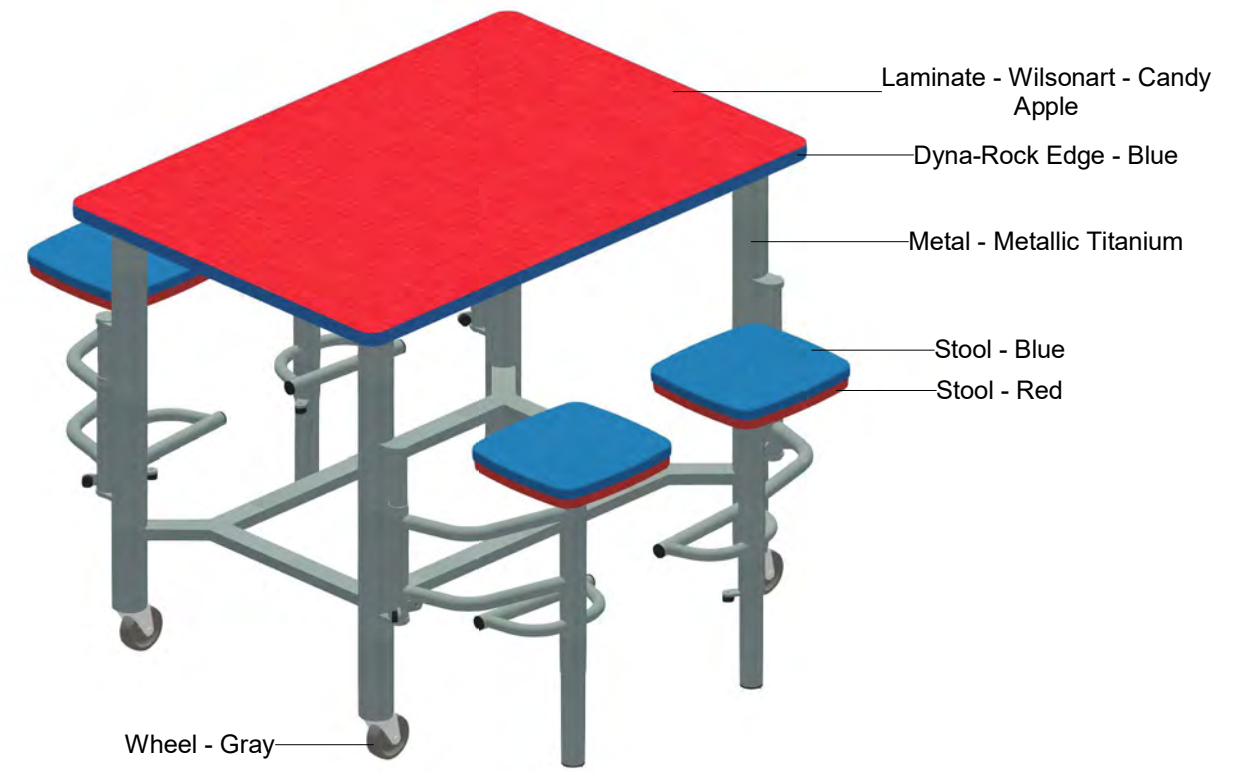

MCT306-42H-D - Mobile Conversation Table w EssentialChair-30-D - Candy Apple Top

1

MCT306-42H-D - Mobile Conversation Table w EssentialChair-30-D - Blue Construct Seat - Custom Logo 2 Top

2

① MGST3652-30H-D - Mobile Collaboration Table w Rec Stool - Candy Apple Top

② MGST3652-42H-D - Mobile Collaboration Table w Rec Stool - Candy Apple Top

① MSE610-D - Mobile Elliptical Table w Rec Stool - Blue Construct Top

② LT186D-D - Mobile Conference Table w EssentialChair-24-D - Custom Logo 10 Top