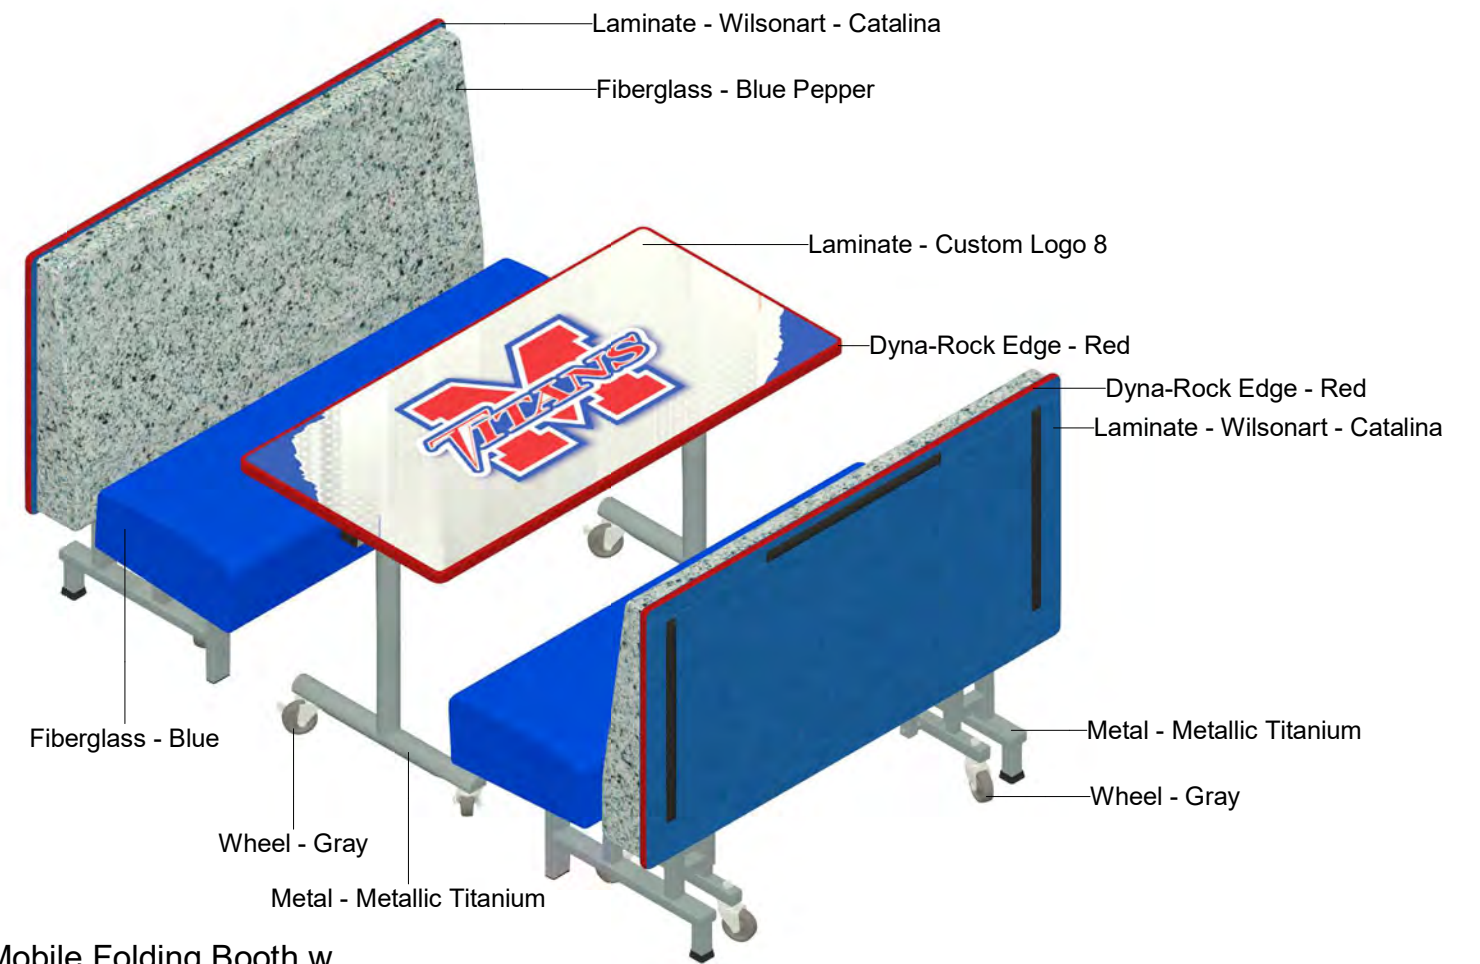

② MFBS244-D - Mobile Folding Booth w
MBZT244-D - Custom Logo 8 Top