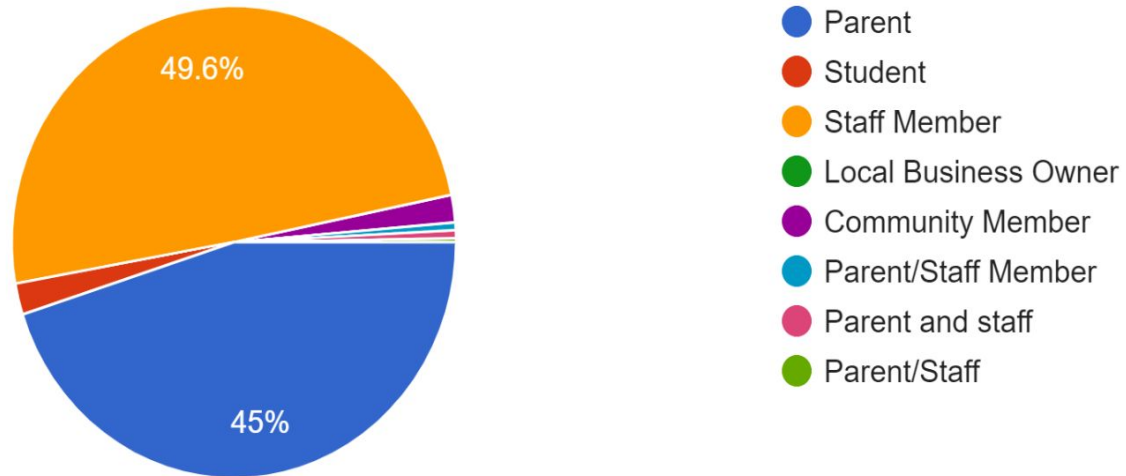

Respondents

Which of the following best describes your role in the Powell County Schools.

373 responses