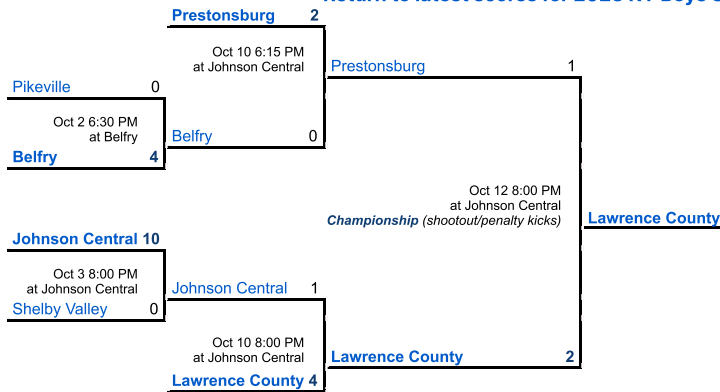

KHSAA Wrestling Tournament Trophy Replicas

If your school won a region or state tournament award you can purchase a full-size replica trophy

2023 Kentucky High School Boys Soccer

This Season's Sports:

- 2023 KY Football
- 2023 KY Boys Soccer
- 2023 KY Girls Soccer
- 2023 KY Volleyball
- 2023/24 KY Boys Basketball
- 2023/24 KY Girls Basketball
- 2024 KY Baseball
- 2024 KY Fast Pitch Softball
- 2023 KY Field Hockey
- 2024 KY Boys Volleyball

2023 15th Region Boys Soccer Tournament Return to latest scores for 2023 KY Boys Soccer

Other Tournament Brackets:

- 2022 15th Region Boys Soccer Tournament
- 2021 15th Region Boys Soccer Tournament
- 2020 15th Region Boys Soccer Tournament
- 2019 15th Region Boys Soccer Tournament
- 2018 15th Region Boys Soccer Tournament
- 2017 15th Region Boys Soccer Tournament
- 2016 15th Region Boys Soccer Tournament
- 2015 15th Region Boys Soccer Tournament
- 2014 15th Region Boys Soccer Tournament
- 2013 15th Region Boys Soccer Tournament
- 2012 15th Region Boys Soccer Tournament
- 2011 15th Region Boys Soccer Tournament
- 2010 15th Region Boys Soccer Tournament
- 2009 15th Region Boys Soccer Tournament
- 2008 15th Region Boys Soccer Tournament
- 2007 15th Region Boys Soccer Tournament
- 2006 15th Region Boys Soccer Tournament
- 2005 15th Region Boys Soccer Tournament
- 2004 15th Region Boys Soccer Tournament
- 2003 15th Region Boys Soccer Tournament
- 2002 15th Region Boys Soccer Tournament
- 2001 15th Region Boys Soccer Tournament
- 2000 15th Region Boys Soccer Tournament