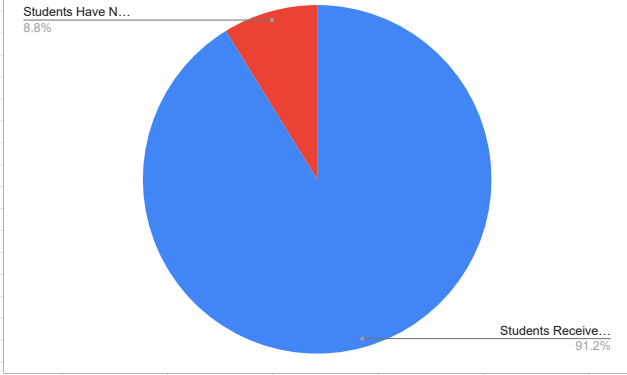

Students Received STEM Workshop 353  
Students Have Not Received 34

STEM Workshop

Students received LA Support Services 370  
Students Have Not received LA Support Services 15

LA Support Services

Students received Math Support Services 103  
Have Not Received Math Support Services 282

Math Support Services

Students received Science Support Services 337  
Have Not Received Science Services 48

Science Support Services

Students received College Visit 318  
Students Have Not Received College Visit 69