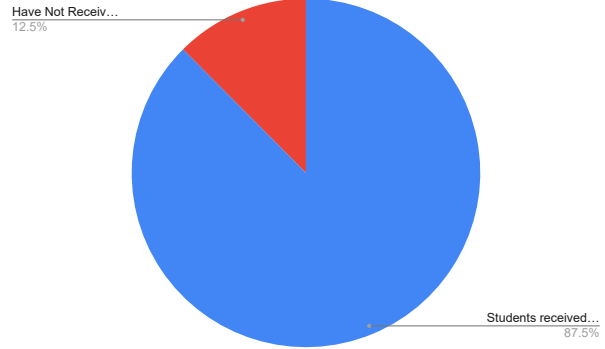

Students received Science Support Services 337
Have Not Received Science Services 48

Science Support Services

Students received College Visit 318
Students Have Not Received College Visit 69