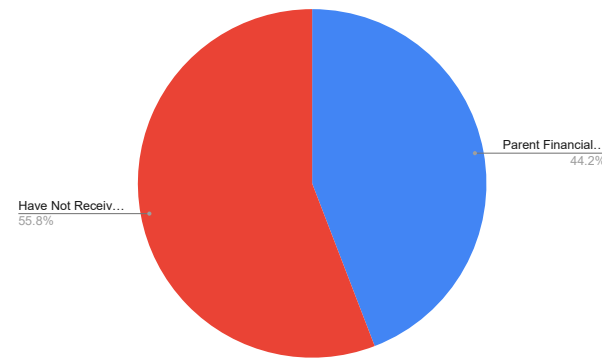

College Visits

Students received Job Site/Job Shadow Services 237  
Students Have Not Received Job Site/Job Shadow 150

Job Site Visits  
Job Shadowing

Students have received Academic/Career Counseling/Advising 374  
Have Not Received Counseling/Advising 13

Academic Counseling  
Career Counseling

Parent Services Received 289  
Have Not Received Parent Services 98

Parent Services

Parent Financial Aid Workshop Received 170  
Have Not Received Parent Financial Workshop 215