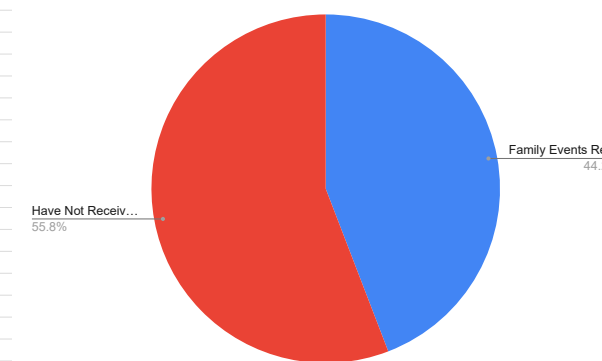

Parent Financial Aid Services

Family Events Received 170
Have Not Received Family Events 215