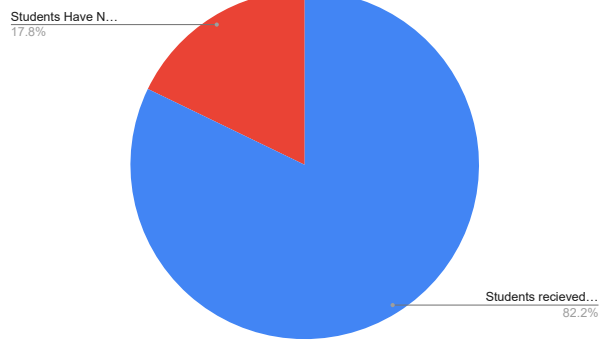

Students Received STEM Workshop 353  
Students Have Not Received 34

STEM Workshop

Students received LA Support Services 370  
Students Have Not received LA Support Services 15

LA Support Services

Students received Math Support Services 103  
Have Not Received Math Support Services 282

Math Support Services

Students received Science Support Services 337  
Have Not Received Science Services 48

Science Support Services

Students received College Visit 318  
Students Have Not Received College Visit 69