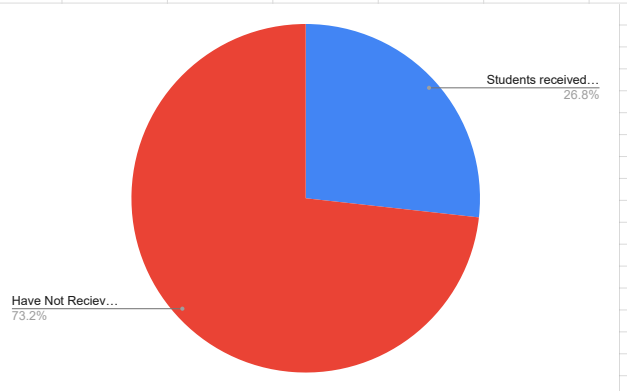

Students Received STEM Workshop 353  
Students Have Not Received 34

STEM Workshop

Students received LA Support Services 370  
Students Have Not received LA Support Services 15

LA Support Services

Students received Math Support Services 103  
Have Not Received Math Support Services 282

Math Support Services

Students received Science Support Services 337  
Have Not Received Science Services 48

Science Support Services

Students received College Visit 318  
Students Have Not Received College Visit 69