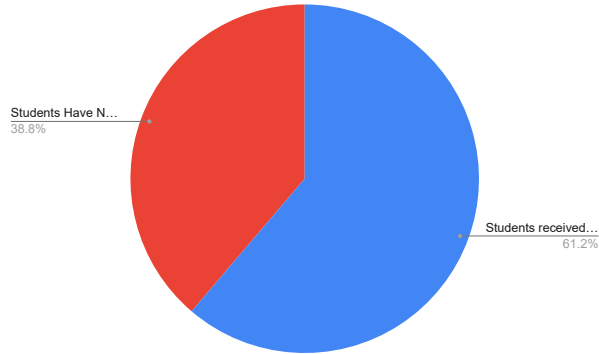

Students Received STEM Workshop 353  
Students Have Not Received 34

STEM Workshop

Students received LA Support Services 370  
Students Have Not received LA Support Services 15

LA Support Services

Students received Math Support Services 103  
Have Not Received Math Support Services 282

Math Support Services

Students received Science Support Services 337  
Have Not Received Science Services 48

Science Support Services

Students received College Visit 318  
Students Have Not Received College Visit 69

College Visits

Students received Job Site/Job Shadow Services 237  
Students Have Not Received Job Site/Job Shadow 150

Job Site Visits  
Job Shadowing

Students have received Academic/Career Counseling/Advising 374  
Have Not Received Counseling/Advising 13