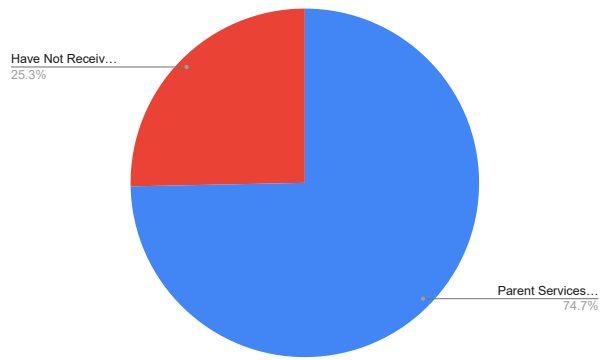

Academic Counseling
Career Counseling

Parent Services Received 289
Have Not Received Parent Services 98