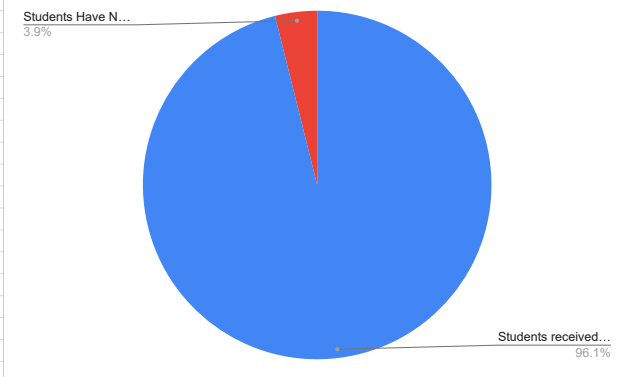

Students Received STEM Workshop 353  
Students Have Not Received 34

STEM Workshop

Students received LA Support Services 370  
Students Have Not received LA Support Services 15

LA Support Services

Students received Math Support Services 103  
Have Not Received Math Support Services 282

Math Support Services

Students received Science Support Services 337  
Have Not Received Science Services 48

Science Support Services

Students received College Visit 318  
Students Have Not Received College Visit 69