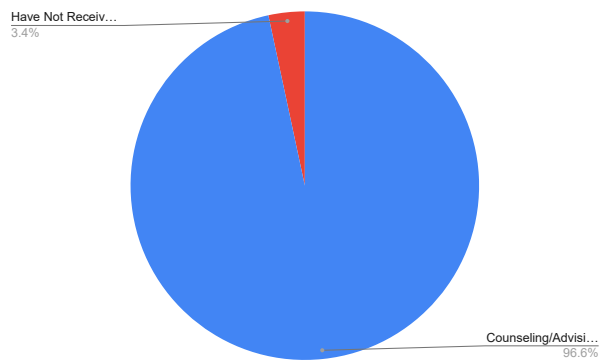

Math Support Services

Students received Science Support Services 337  
Have Not Received Science Services 48

Science Support Services

Students received College Visit 318  
Students Have Not Received College Visit 69

College Visits

Students received Job Site/Job Shadow Services 237  
Students Have Not Received Job Site/Job Shadow 150

Job Site Visits  
Job Shadowing

Students have received Academic/Career Counseling/Advising 374  
Have Not Received Counseling/Advising 13