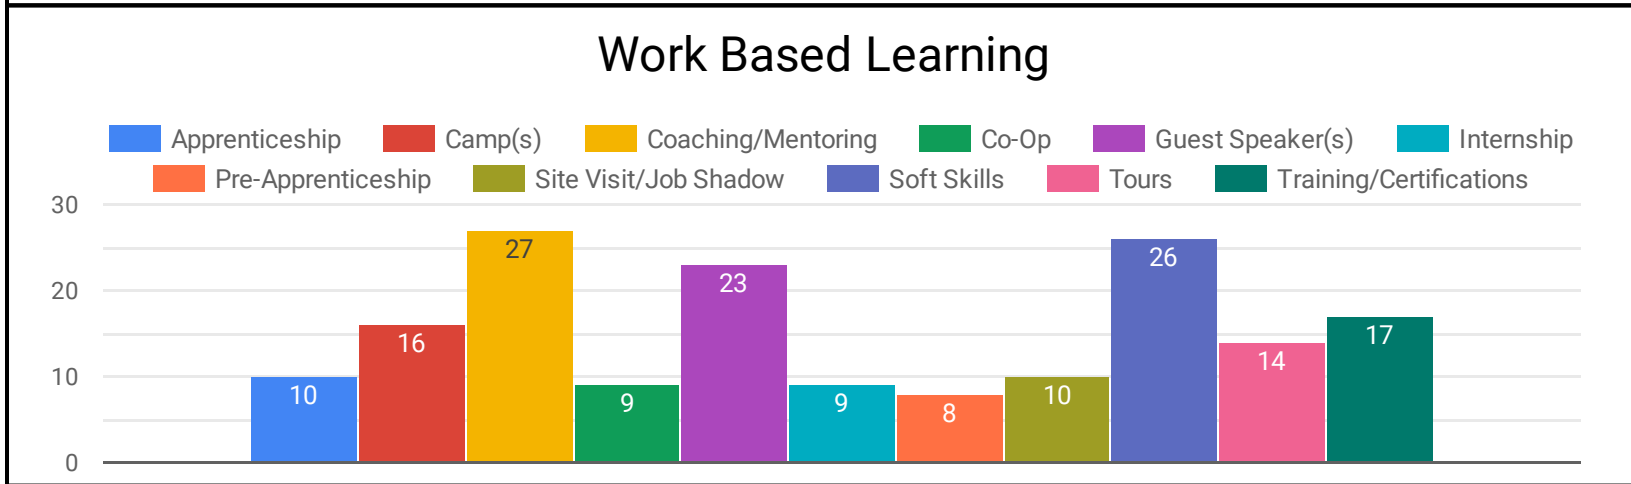

	Select Activity Type ▾	Select Staff ▾
Apr 1, 2023 - Apr 30, 2023 ▾	Select Connection Type ▾	Districts in Attendance ▾

Total Connections 54	Number of Student Opportunities 736	Number of Staff Opportunities 59	Business Connections 6	Community Connections 9
--------------------------------	---	--	----------------------------------	-----------------------------------