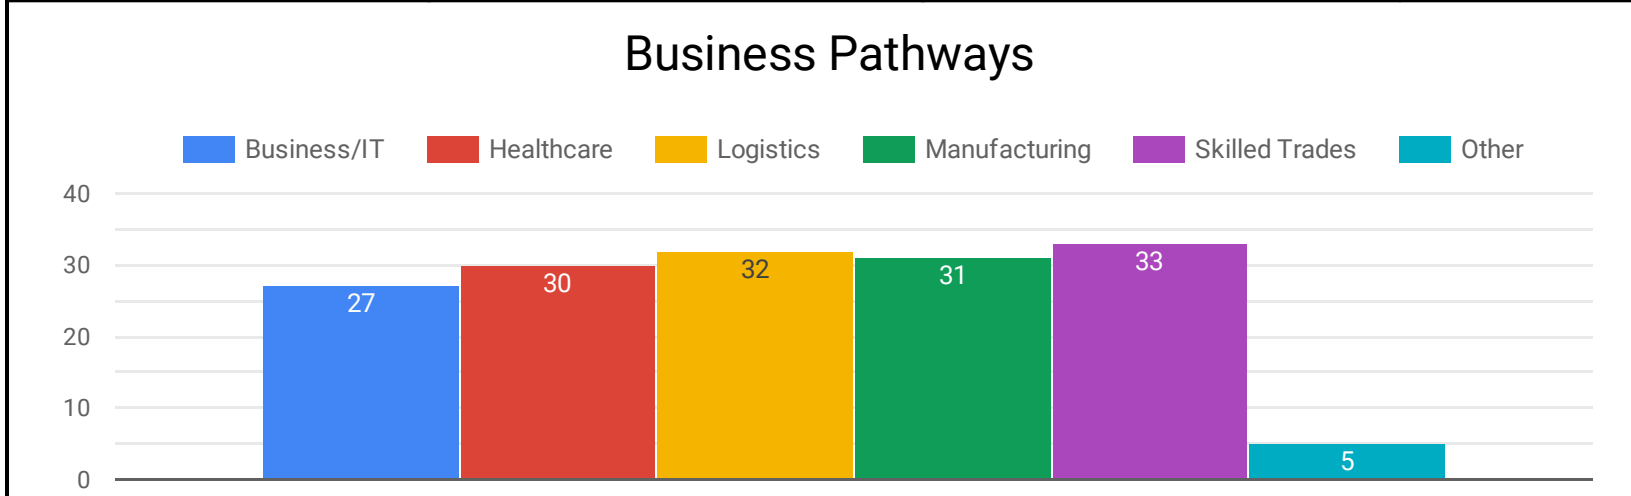

	Select Activity Type ▾	Select Staff ▾
Apr 1, 2023 - Apr 30, 2023 ▾	Select Connection Type ▾	Districts in Attendance ▾

Total Connections 54	Number of Student Opportunities 736	Number of Staff Opportunities 59	Business Connections 6	Community Connections 9
--------------------------------	---	--	----------------------------------	-----------------------------------