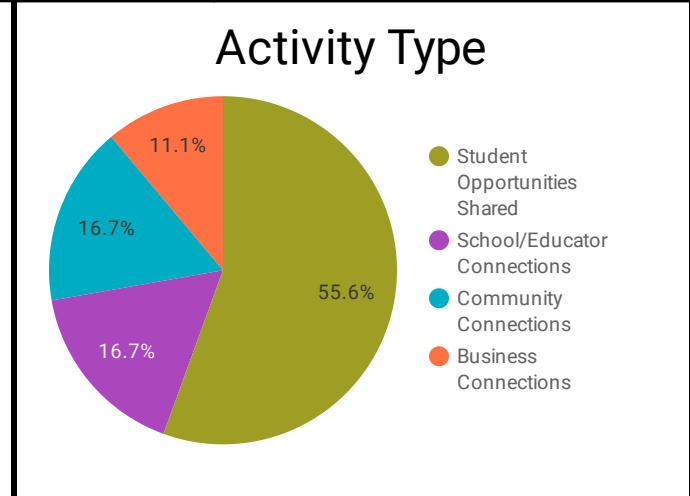

	Select Activity Type ▾	Select Staff ▾
Apr 1, 2023 - Apr 30, 2023 ▾	Select Connection Type ▾	Districts in Attendance ▾

Total Connections 54	Number of Student Opportunities 736	Number of Staff Opportunities 59	Business Connections 6	Community Connections 9
--------------------------------	---	--	----------------------------------	-----------------------------------

Activities Attended by School District

Beechwood	Boone	Campbell	Covington	Erlanger	Fleming	Greenup	Lewis	Newport	Pendleton	Williamstown
8	16	8	15	12	5	4	5	6	8	8
Bellevue	Bracken	Carroll	Dayton	Fort Thomas	Grant	Kenton	Ludlow	Owen	Walton-Verona	
8	6	6	9	9	8	16	11	6	6	