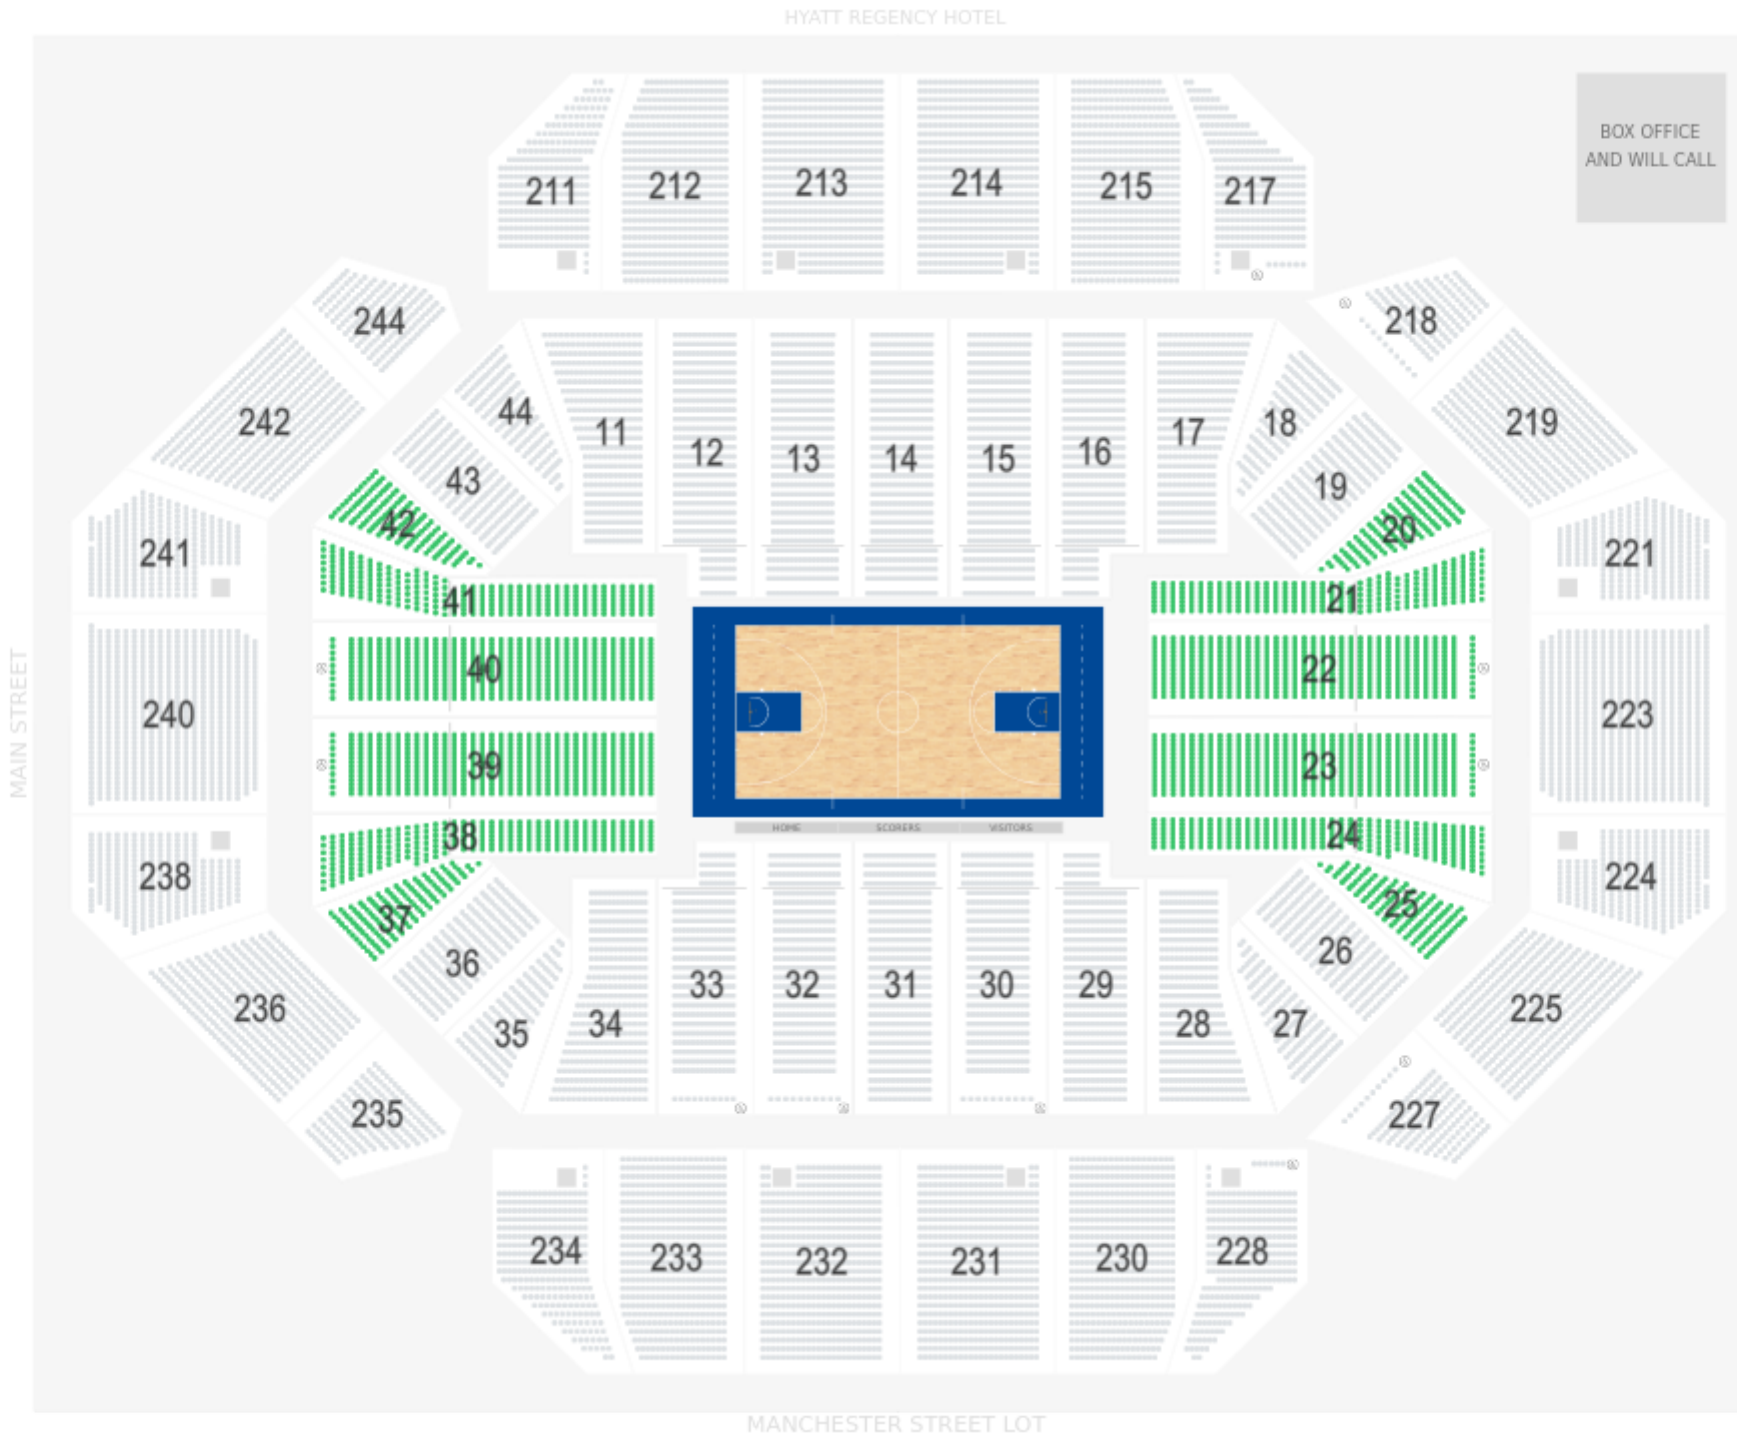

UK HealthCare Boys' Sweet 16 (Cheering Sections-GRC v Warren Central)

Saturday, 7:00 PM • Rupp Arena • Lexington, KY ⓘ

Filters

Filtered Seats
3,508 / 20,045

Active Filters
13

Color map by: Seat Status

PRICE LEVEL

PL 4 (\$12) 3,508 (17.5%) ●

SECTION

20	140 (0.7%)
21	265 (1.3%)
22	472 (2.4%)
23	472 (2.4%)
24	265 (1.3%)
25	140 (0.7%)
37	140 (0.7%)
38	265 (1.3%)
39	472 (2.4%)
40	472 (2.4%)
41	265 (1.3%)
42	140 (0.7%)