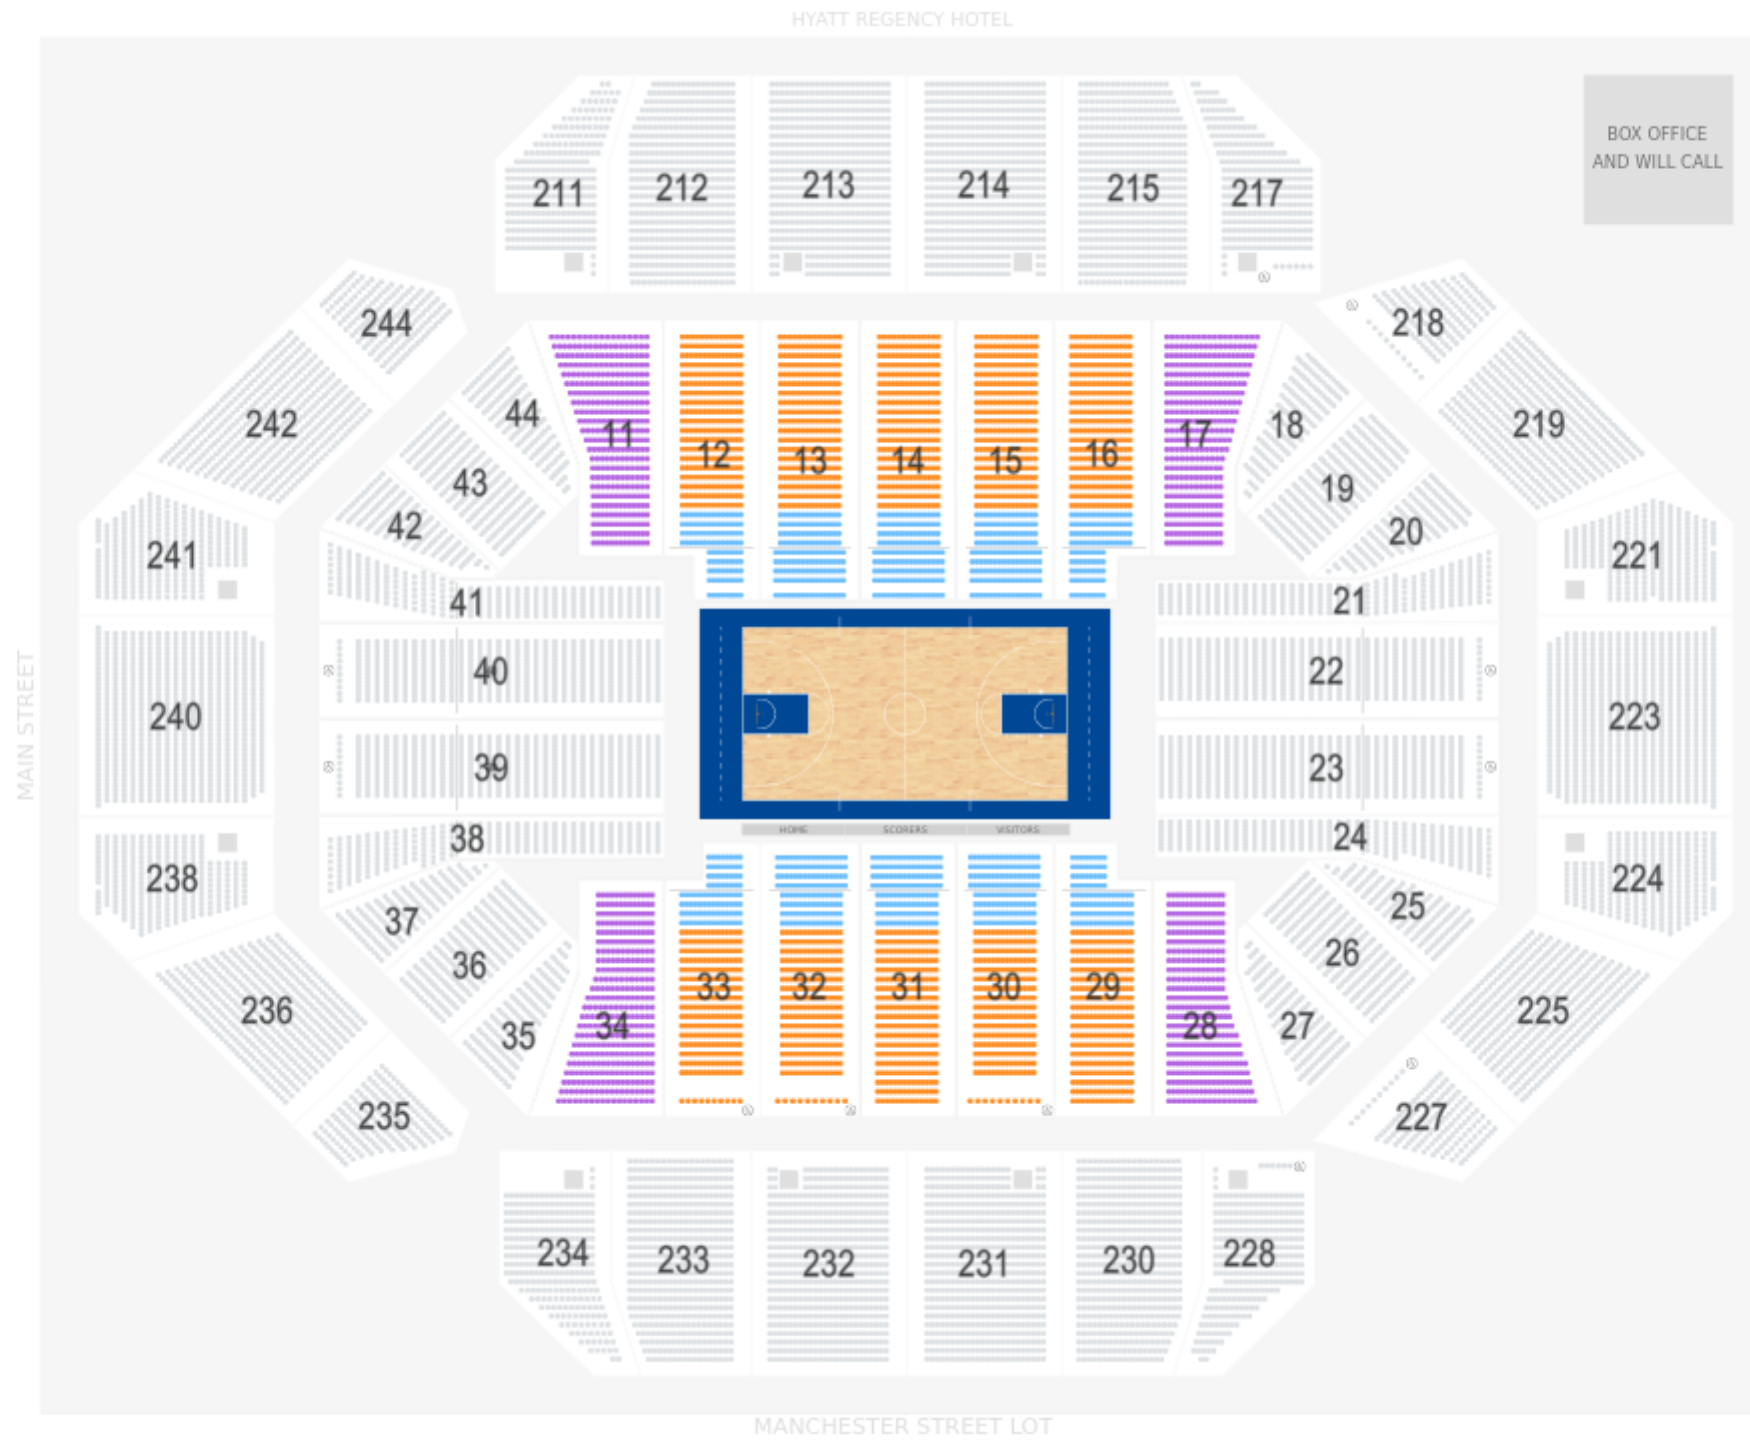

# Mingua Beef Jerky Girls' Sweet 16 Cheering-Bullitt East v Sacred Heart

Saturday, 7:00 PM • Rupp Arena • Lexington, KY ⓘ

### Filters

Filtered Seats  
5,049 / 20,045

Active Filters  
14

Color map by: Seat Status

### PRICE LEVEL

PL 1 (\$17)	1,136 (5.7%)	●
PL 2 (\$15)	2,557 (12.8%)	●
PL 3 (\$13)	1,356 (6.8%)	●