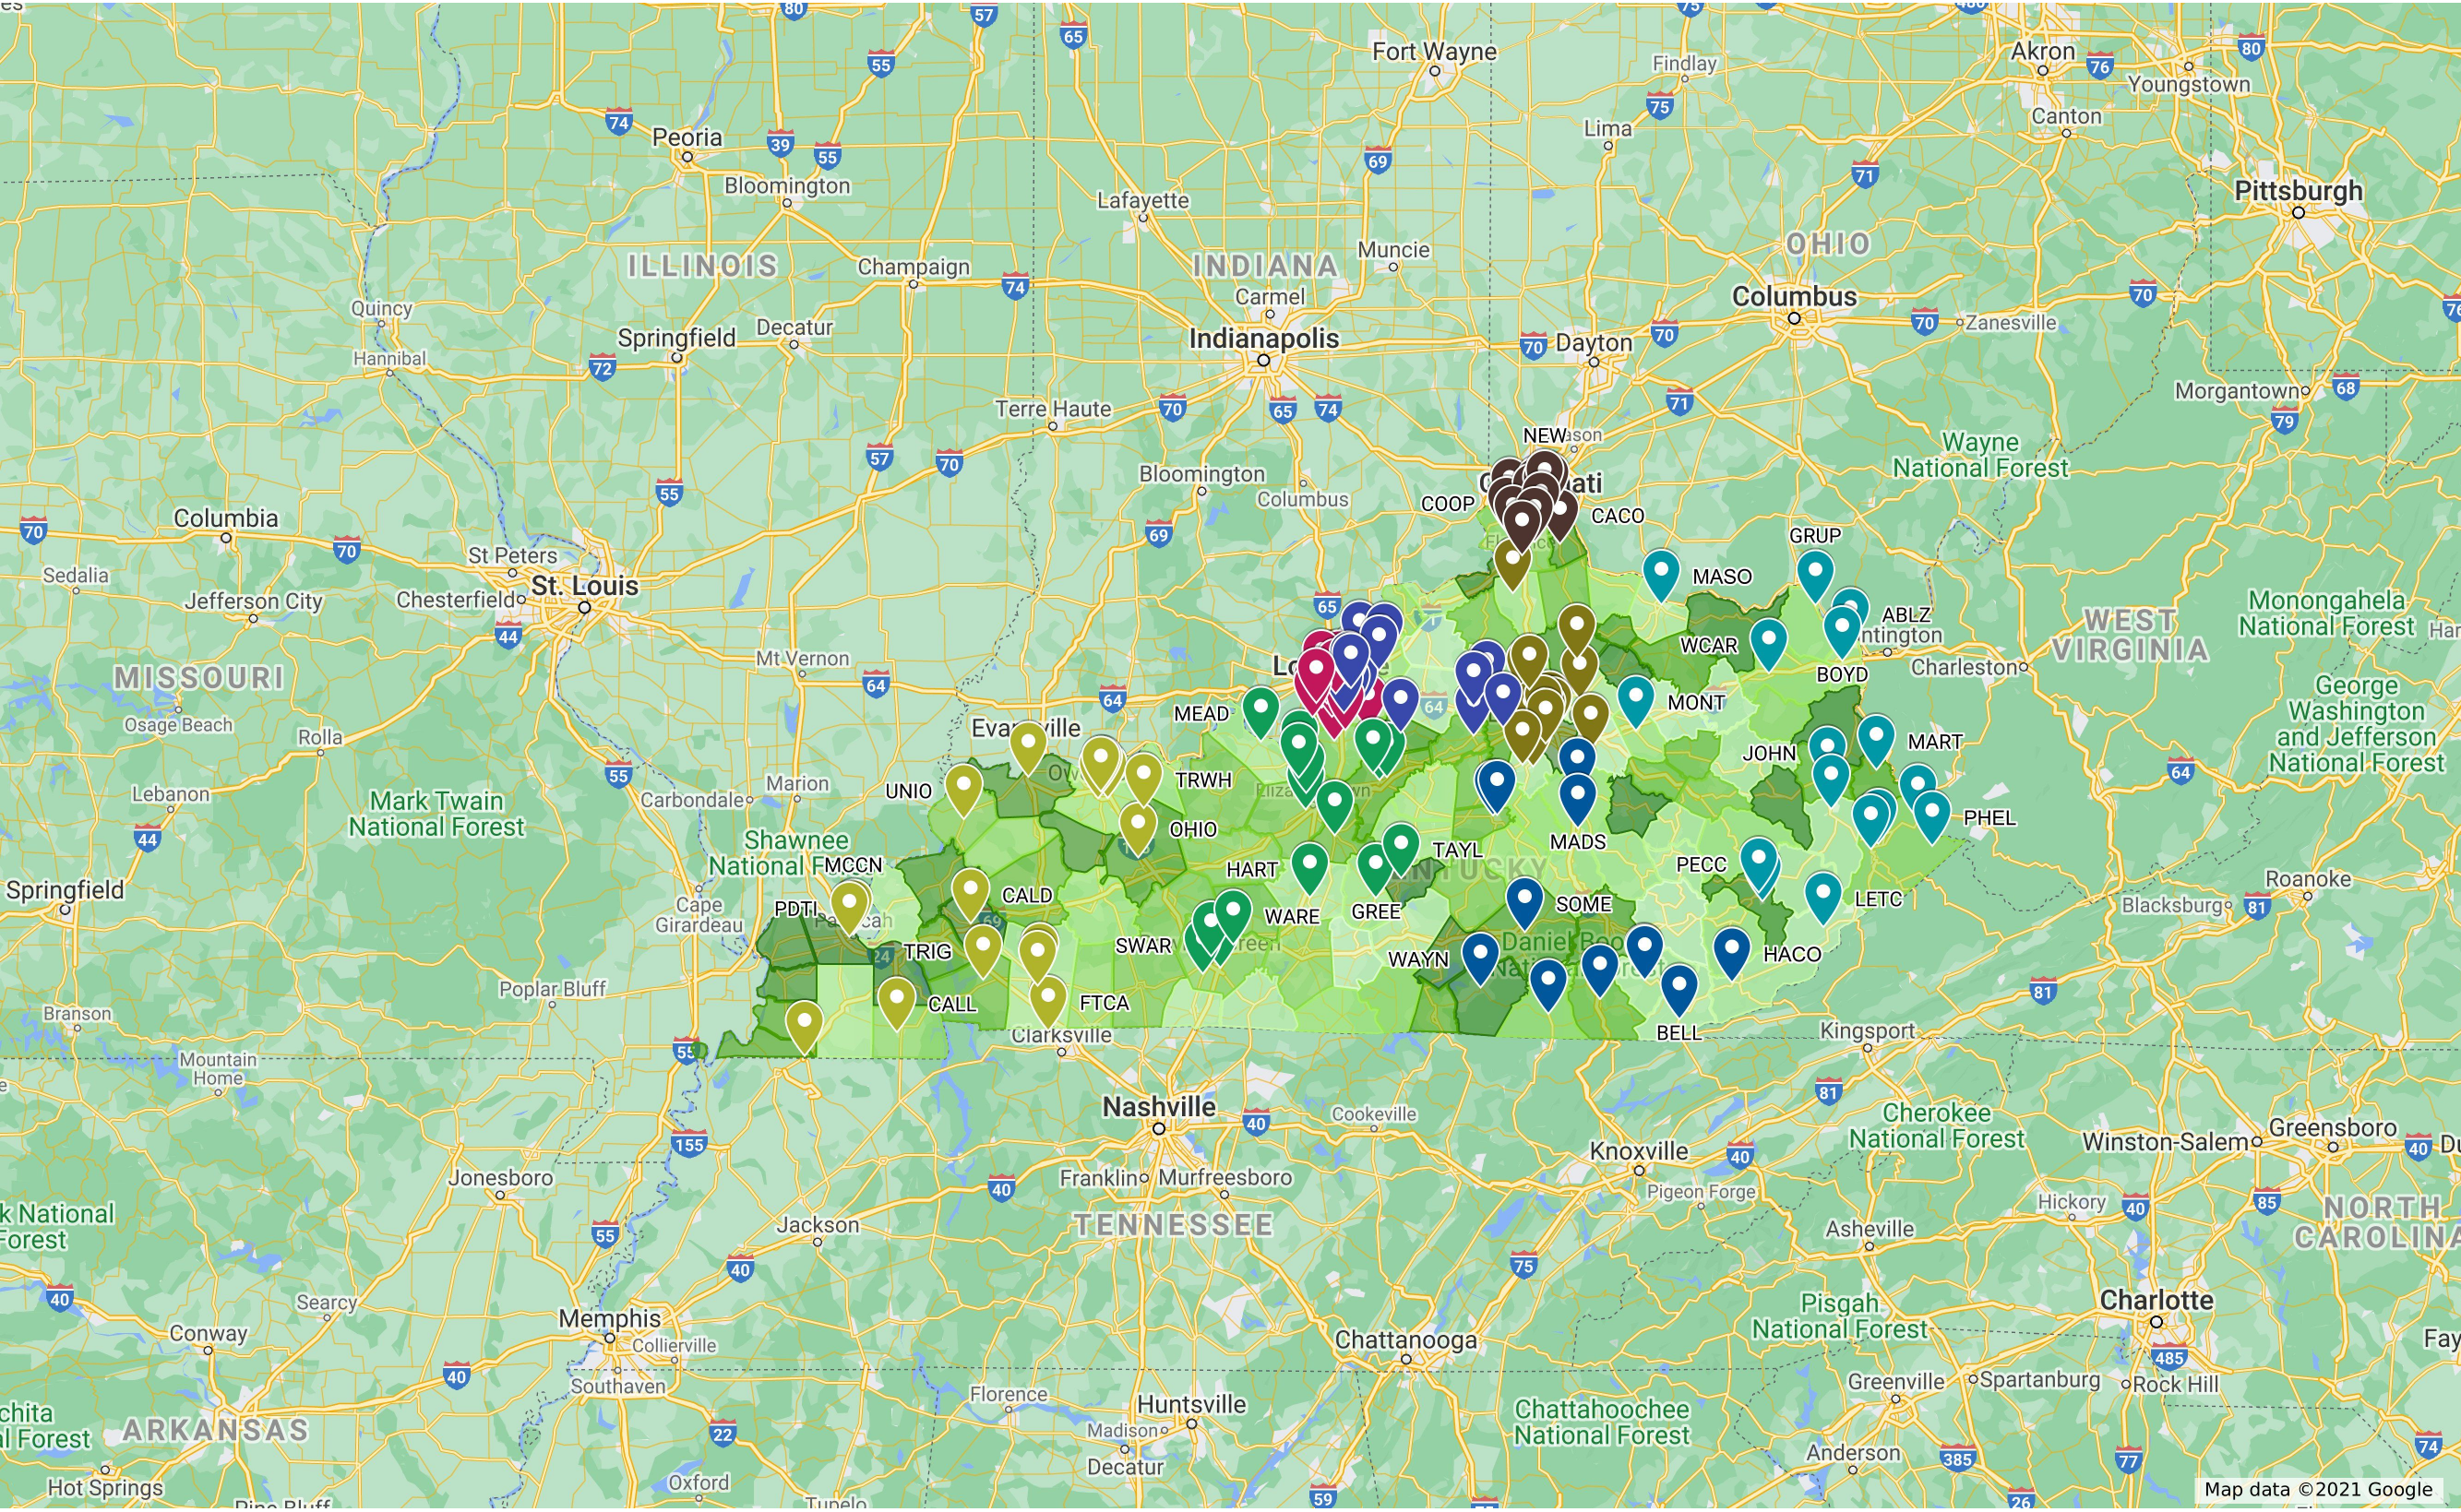

OPTION 1 - Wrestling Draft Realignment-Kentucky Map Baseline with Counties

United States Counties

- 📍 Adair
- 📍 Allen
- 📍 Anderson
- 📍 Ballard
- 📍 Barren
- 📍 Bath
- 📍 Bell
- 📍 Boone
- 📍 Bourbon
- 📍 Boyd
- 📍 Boyle
- 📍 Bracken
- 📍 Breathitt
- 📍 Breckinridge
- 📍 Bullitt
- 📍 Butler
- 📍 Caldwell
- 📍 Calloway
- 📍 Campbell
- 📍 Carlisle
- 📍 Carroll
- 📍 Carter
- 📍 Casey
- 📍 Christian
- 📍 Clark
- 📍 Clay
- 📍 Clinton
- 📍 Crittenden
- 📍 Cumberland
- 📍 Daviess
- 📍 Edmonson
- 📍 Elliott
- 📍 Estill
- 📍 Fayette
- 📍 Fleming

- Floyd
- Franklin
- Fulton
- Gallatin
- Garrard
- Grant
- Graves
- Grayson
- Green
- Greenup
- Hancock
- Hardin
- Harlan
- Harrison
- Hart
- Henderson
- Henry
- Hickman
- Hopkins
- Jackson
- Jefferson
- Jessamine
- Johnson
- Kenton
- Knott
- Knox
- Larue
- Laurel
- Lawrence
- Lee
- Leslie
- Letcher
- Lewis
- Lincoln
- Livingston
- Logan
- Lyon
- McCracken
- McCreary
- McLean

- Madison
- Magoffin
- Marion
- Marshall
- Martin
- Mason
- Meade
- Menifee
- Mercer
- Metcalfe
- Monroe
- Montgomery
- Morgan
- Muhlenberg
- Nelson
- Nicholas
- Ohio
- Oldham
- Owen
- Owsley
- Pendleton
- Perry
- Pike
- Powell
- Pulaski
- Robertson
- Rockcastle
- Rowan
- Russell
- Scott
- Shelby
- Simpson
- Spencer
- Taylor
- Todd
- Trigg
- Trimble
- Union
- Warren
- Washington