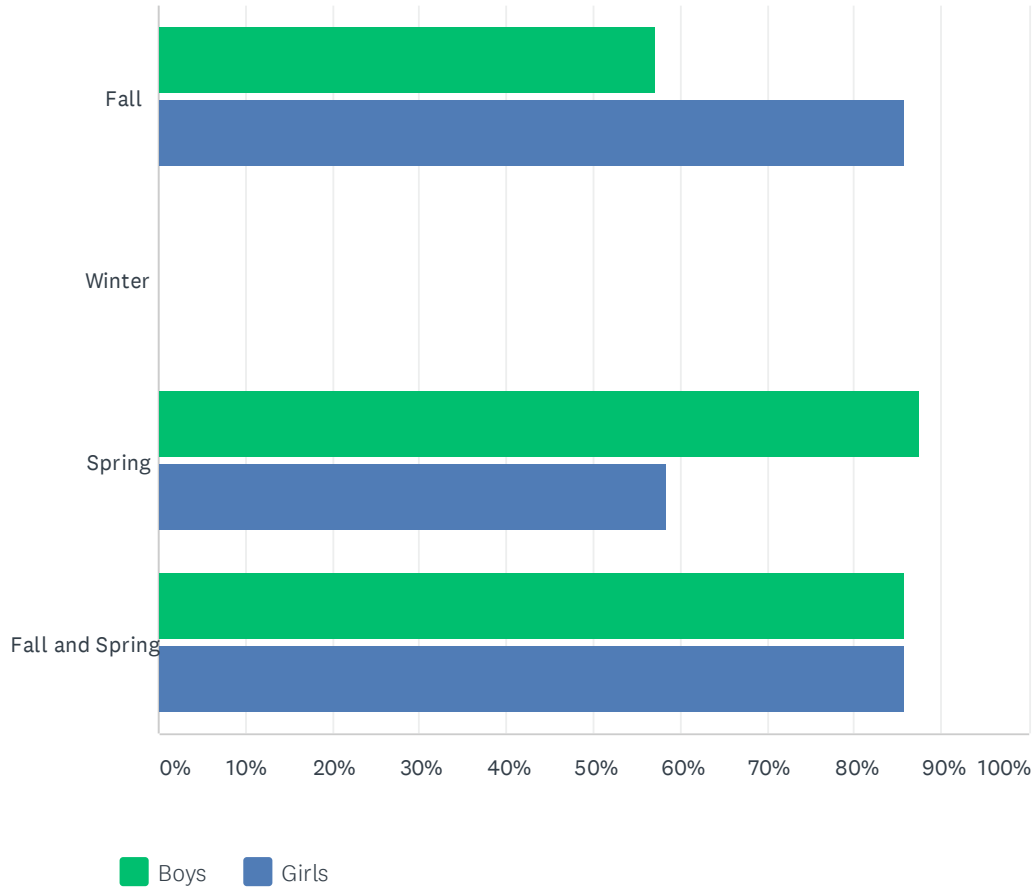

Q2 In what season(s) do you play golf?

Answered: 43 Skipped: 0

	BOYS	GIRLS	TOTAL RESPONDENTS
Fall	57.14% 16	85.71% 24	28
Winter	0.00% 0	0.00% 0	0
Spring	87.50% 21	58.33% 14	24
Fall and Spring	85.71% 6	85.71% 6	7