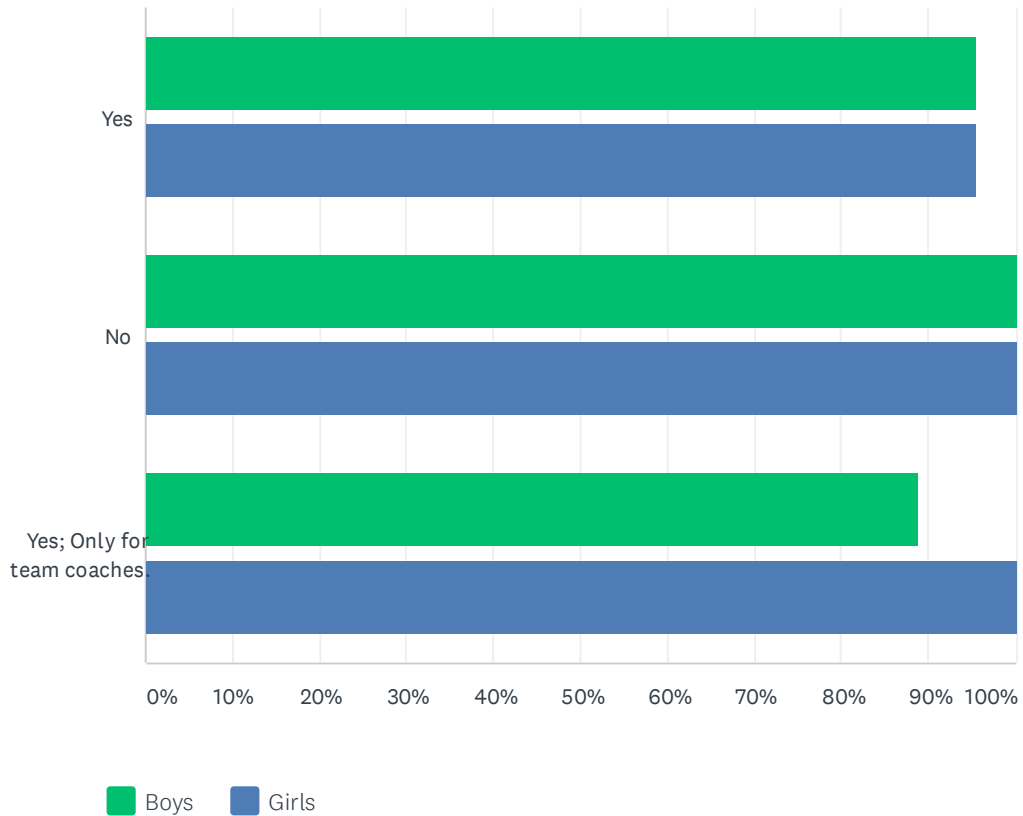

Q5 Do you allow carts for coaches at the state championship?

Answered: 43 Skipped: 0

	BOYS	GIRLS	TOTAL RESPONDENTS
Yes	95.65% 22	95.65% 22	23
No	100.00% 13	100.00% 13	13
Yes; Only for team coaches.	88.89% 8	100.00% 9	9