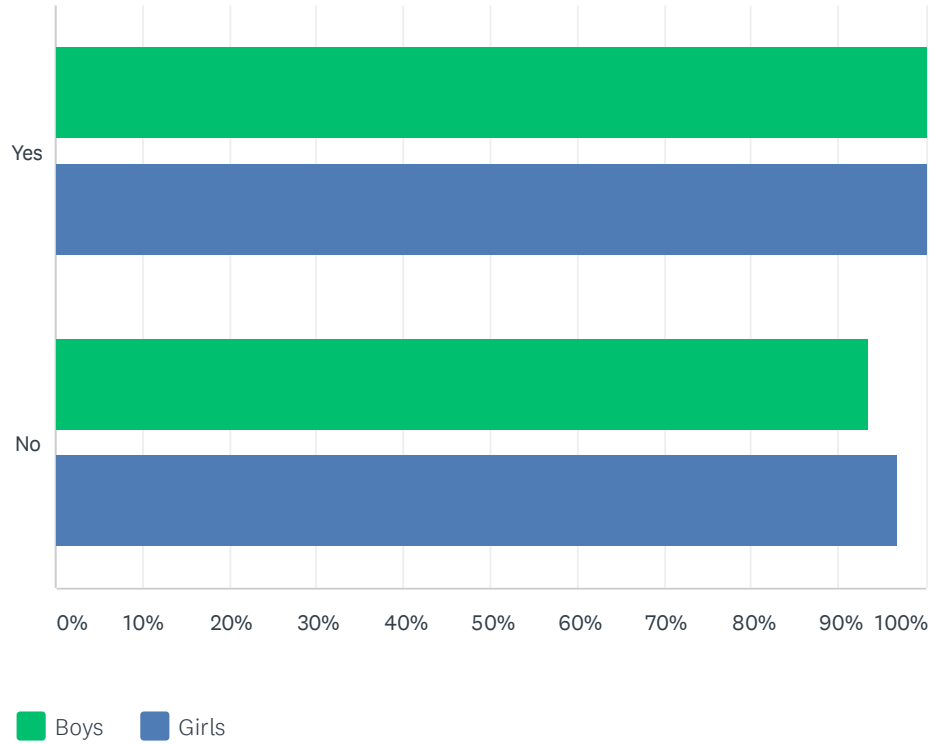

Q14 In state tournament play, do you allow players to use cell phones during the round?

Answered: 43 Skipped: 0

	BOYS	GIRLS	TOTAL RESPONDENTS
Yes	100.00% 12	100.00% 12	12
No	93.55% 29	96.77% 30	31