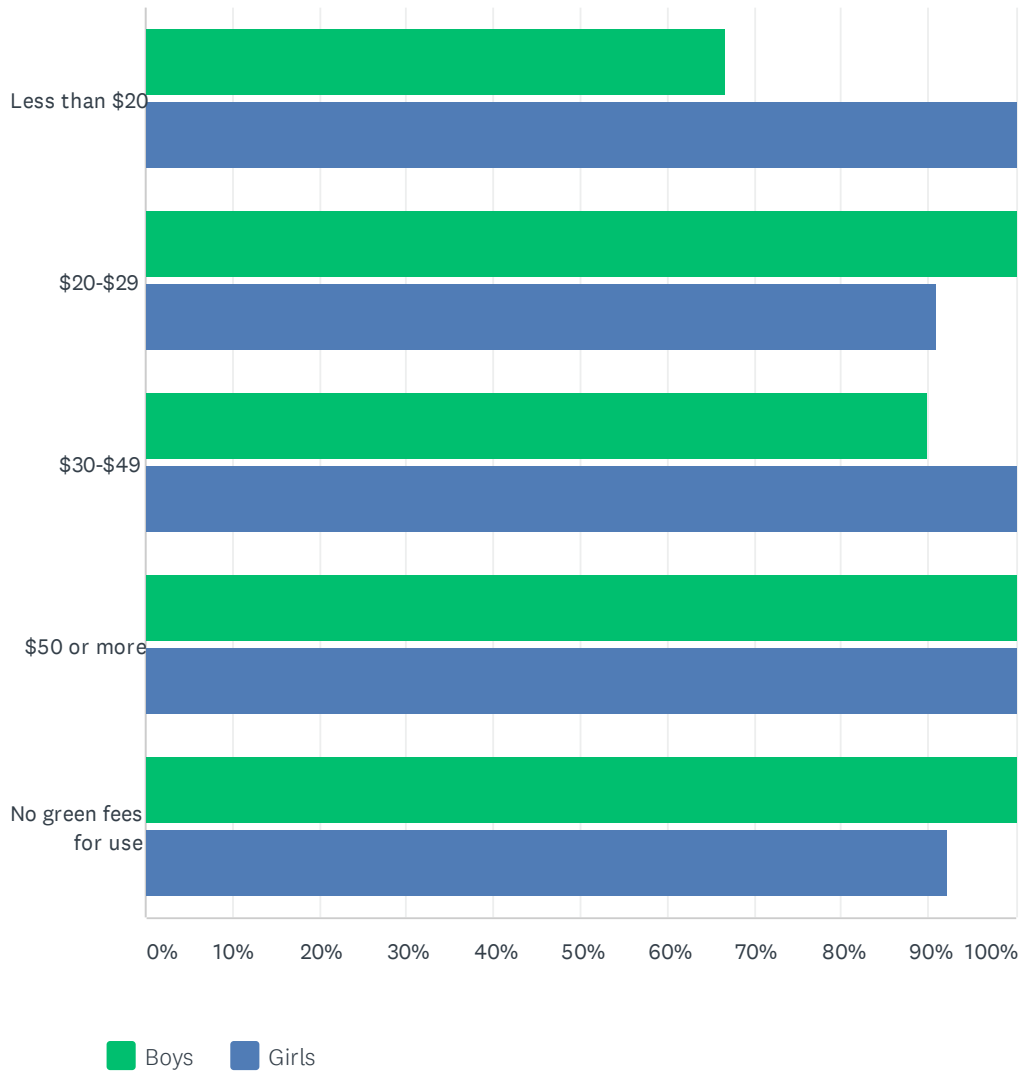

Answered: 43 Skipped: 0

	BOYS	GIRLS	TOTAL RESPONDENTS
Yes	90.00% 9	100.00% 10	10
No	96.97% 32	96.97% 32	33

Q9 How much do you charge for admission?

Answered: 43 Skipped: 0

	BOYS	GIRLS	TOTAL RESPONDENTS
Less than \$5	0.00% 0	0.00% 0	0
\$5-\$10	85.71% 6	100.00% 7	7
More than \$10	100.00% 2	100.00% 2	2
Don't charge admission	97.06% 33	97.06% 33	34

Q10 Are you charged green fees by the golf course for state championship use?

Answered: 43 Skipped: 0

	BOYS	GIRLS	TOTAL RESPONDENTS
Yes	92.86% 26	100.00% 28	28
No	100.00% 15	93.33% 14	15

Q11 How much are the green fees charged by the host course?

Answered: 43 Skipped: 0

	BOYS	GIRLS	TOTAL RESPONDENTS
Less than \$20	66.67% 4	100.00% 6	6
\$20-\$29	100.00% 11	90.91% 10	11
\$30-\$49	90.00% 9	100.00% 10	10
\$50 or more	100.00% 4	100.00% 4	4
No green fees for use	100.00% 13	92.31% 12	13