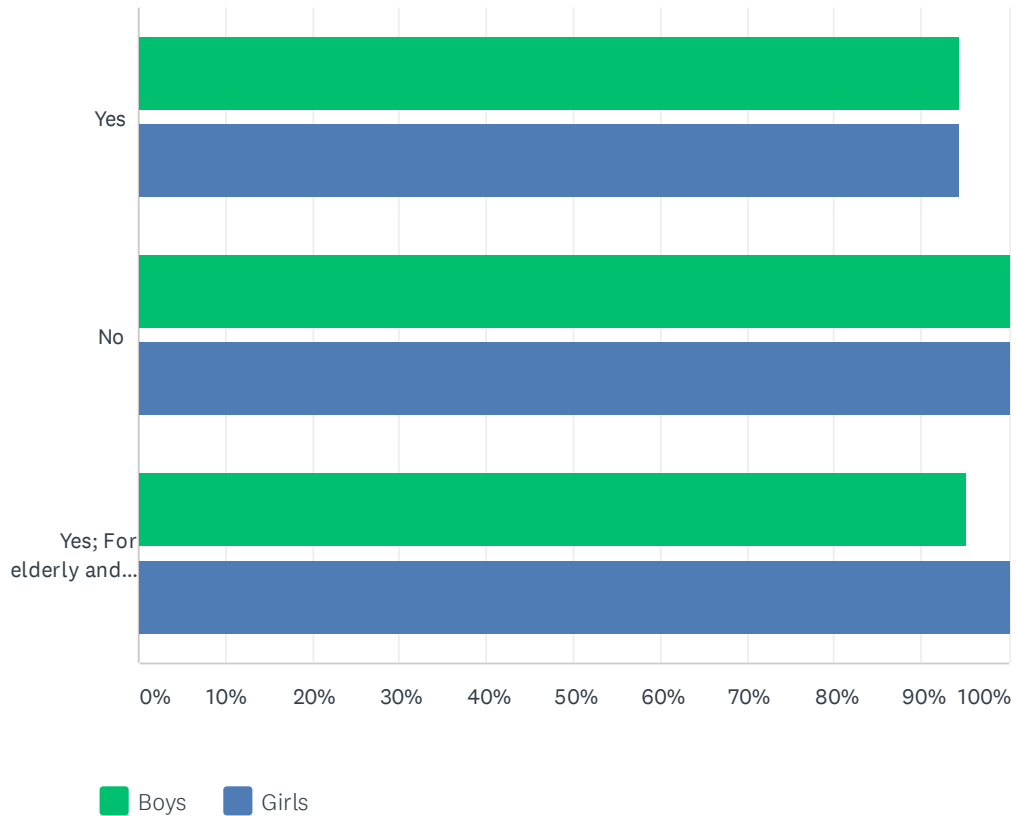

Q6 Do you allow carts for spectators at the state championship?

Answered: 43 Skipped: 0

	BOYS	GIRLS	TOTAL RESPONDENTS
Yes	94.44% 17	94.44% 17	18
No	100.00% 6	100.00% 6	6
Yes; For elderly and disabled only.	95.24% 20	100.00% 21	21