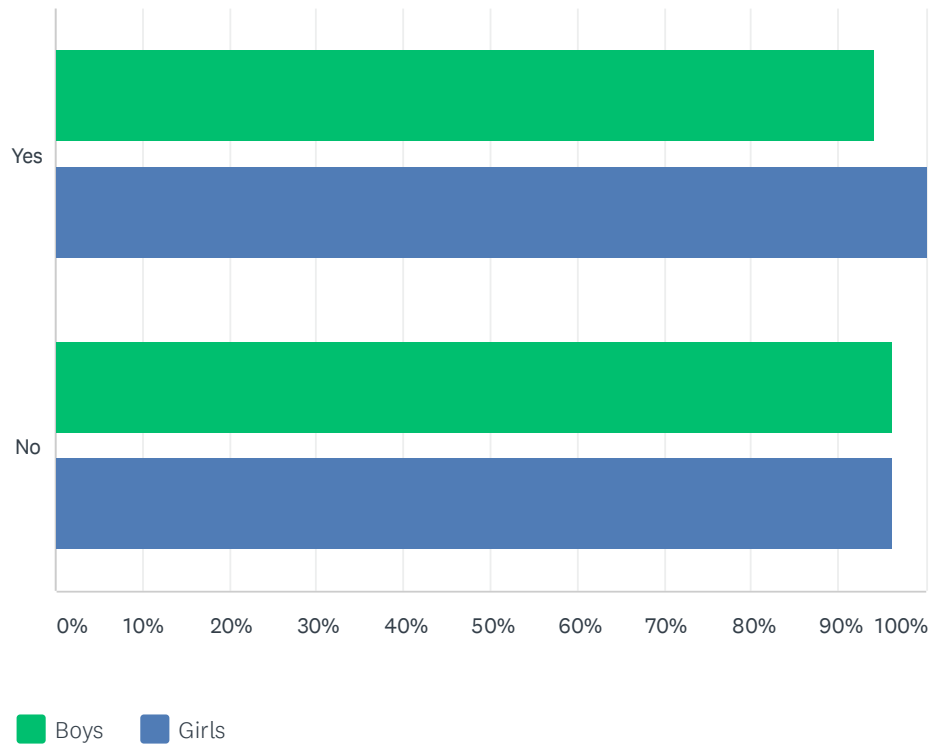

Q17 Do you differentiate between regular season matches and tournaments?

Answered: 43 Skipped: 0

	BOYS	GIRLS	TOTAL RESPONDENTS
Yes	94.12% 16	100.00% 17	17
No	96.15% 25	96.15% 25	26