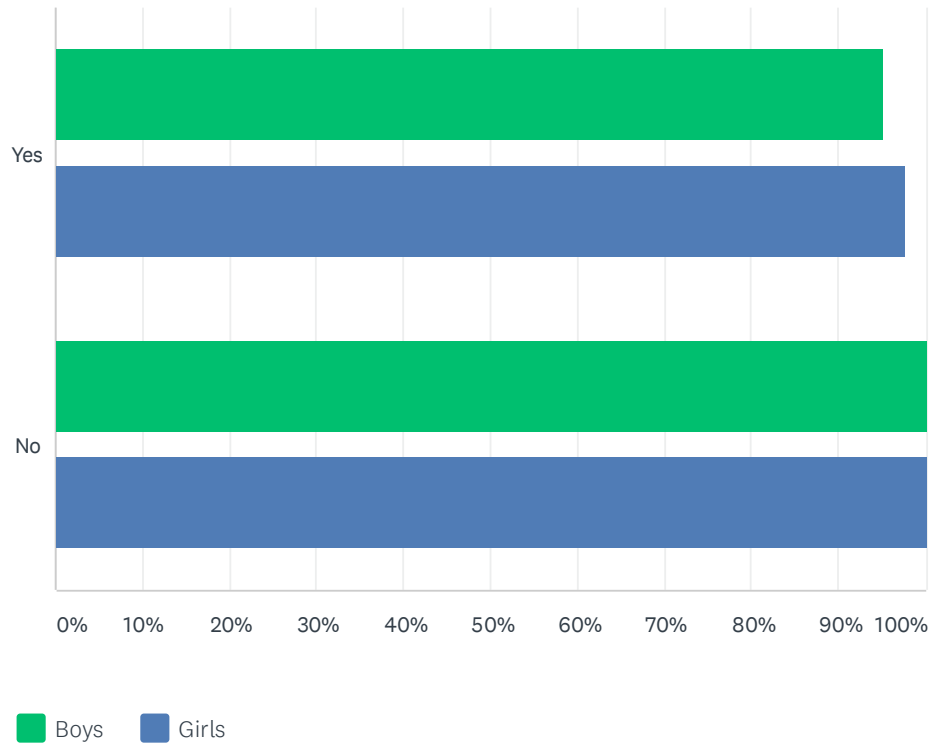

Q2 In what season(s) do you play golf?

Answered: 43 Skipped: 0

	BOYS	GIRLS	TOTAL RESPONDENTS
Fall	57.14% 16	85.71% 24	28
Winter	0.00% 0	0.00% 0	0
Spring	87.50% 21	58.33% 14	24
Fall and Spring	85.71% 6	85.71% 6	7

Q3 Do you allow spectators at your state tournament?

Answered: 43 Skipped: 0

	BOYS	GIRLS	TOTAL RESPONDENTS
Yes	95.24% 40	97.62% 41	42
No	100.00% 1	100.00% 1	1

Q4 In what season is the state championship held?