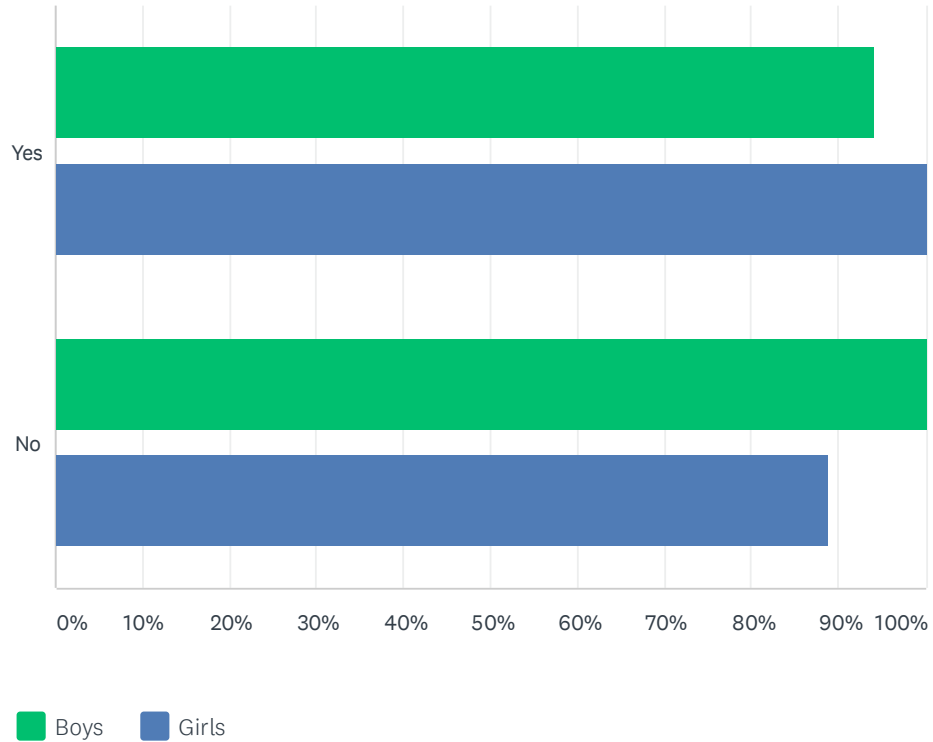

Q24 Does your state provide live scoring during the state tournament?

Answered: 43 Skipped: 0

	BOYS	GIRLS	TOTAL RESPONDENTS
Yes	94.12% 32	100.00% 34	34
No	100.00% 9	88.89% 8	9