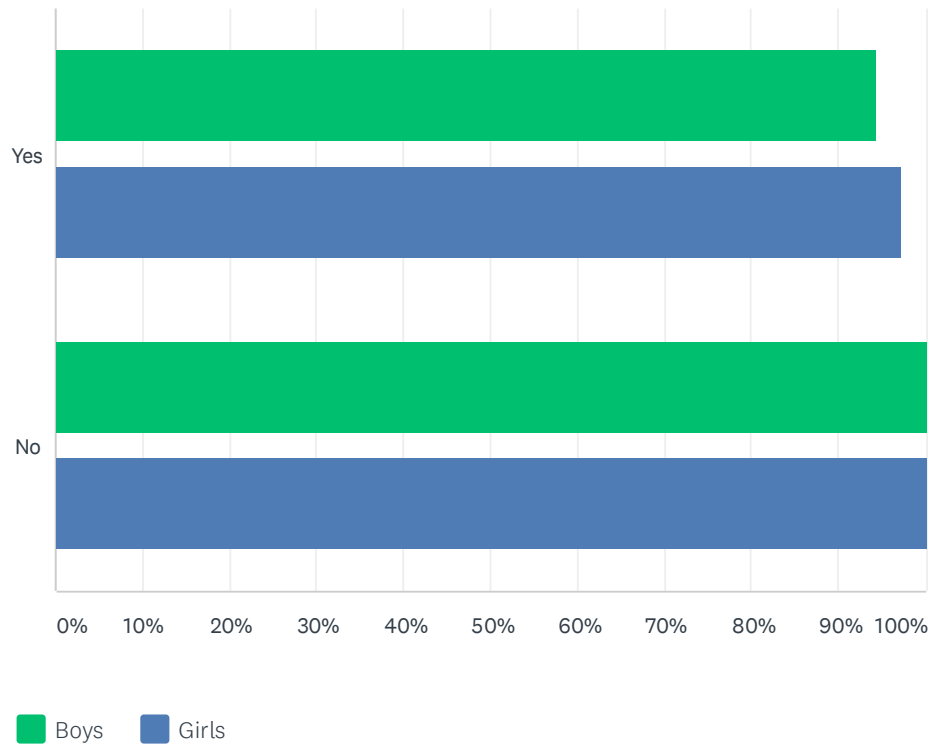

Q18 Do you allow students to play in non-school golf competition during the school season? (e.g., AJGAevents)

Answered: 43 Skipped: 0

	BOYS	GIRLS	TOTAL RESPONDENTS
Yes	94.44% 34	97.22% 35	36
No	100.00% 7	100.00% 7	7