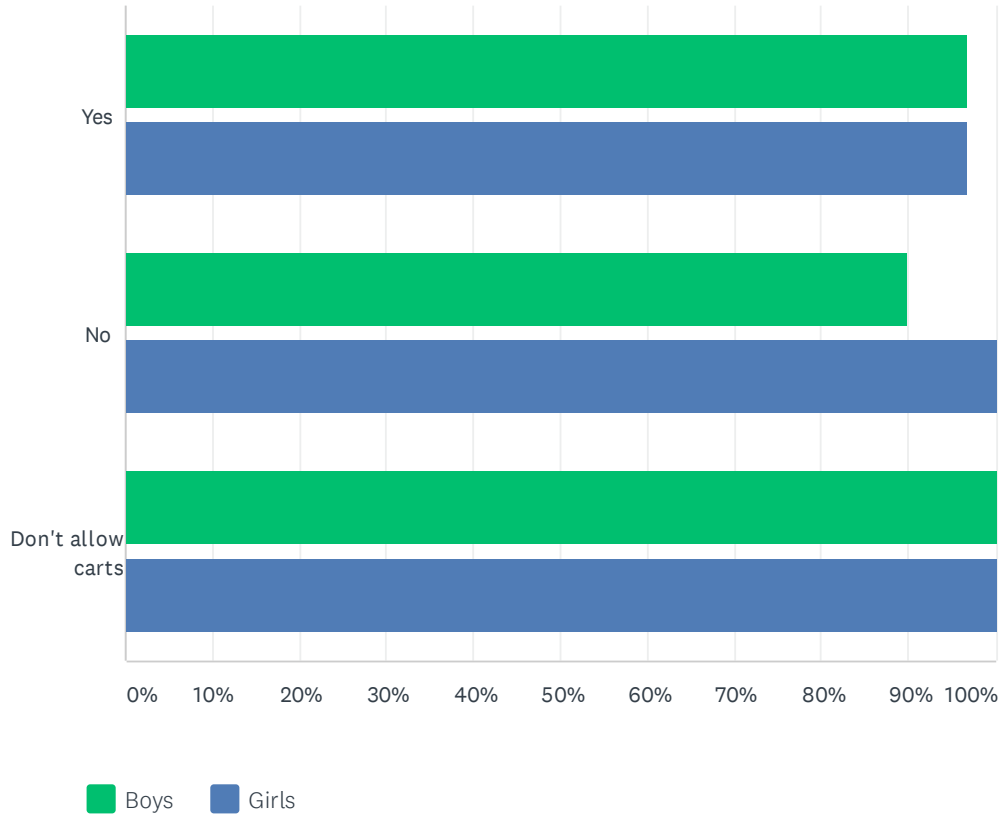

Q7 Is cart use confined to cart paths?

Answered: 43 Skipped: 0

	BOYS	GIRLS	TOTAL RESPONDENTS
Yes	96.88% 31	96.88% 31	32
No	90.00% 9	100.00% 10	10
Don't allow carts	100.00% 1	100.00% 1	1