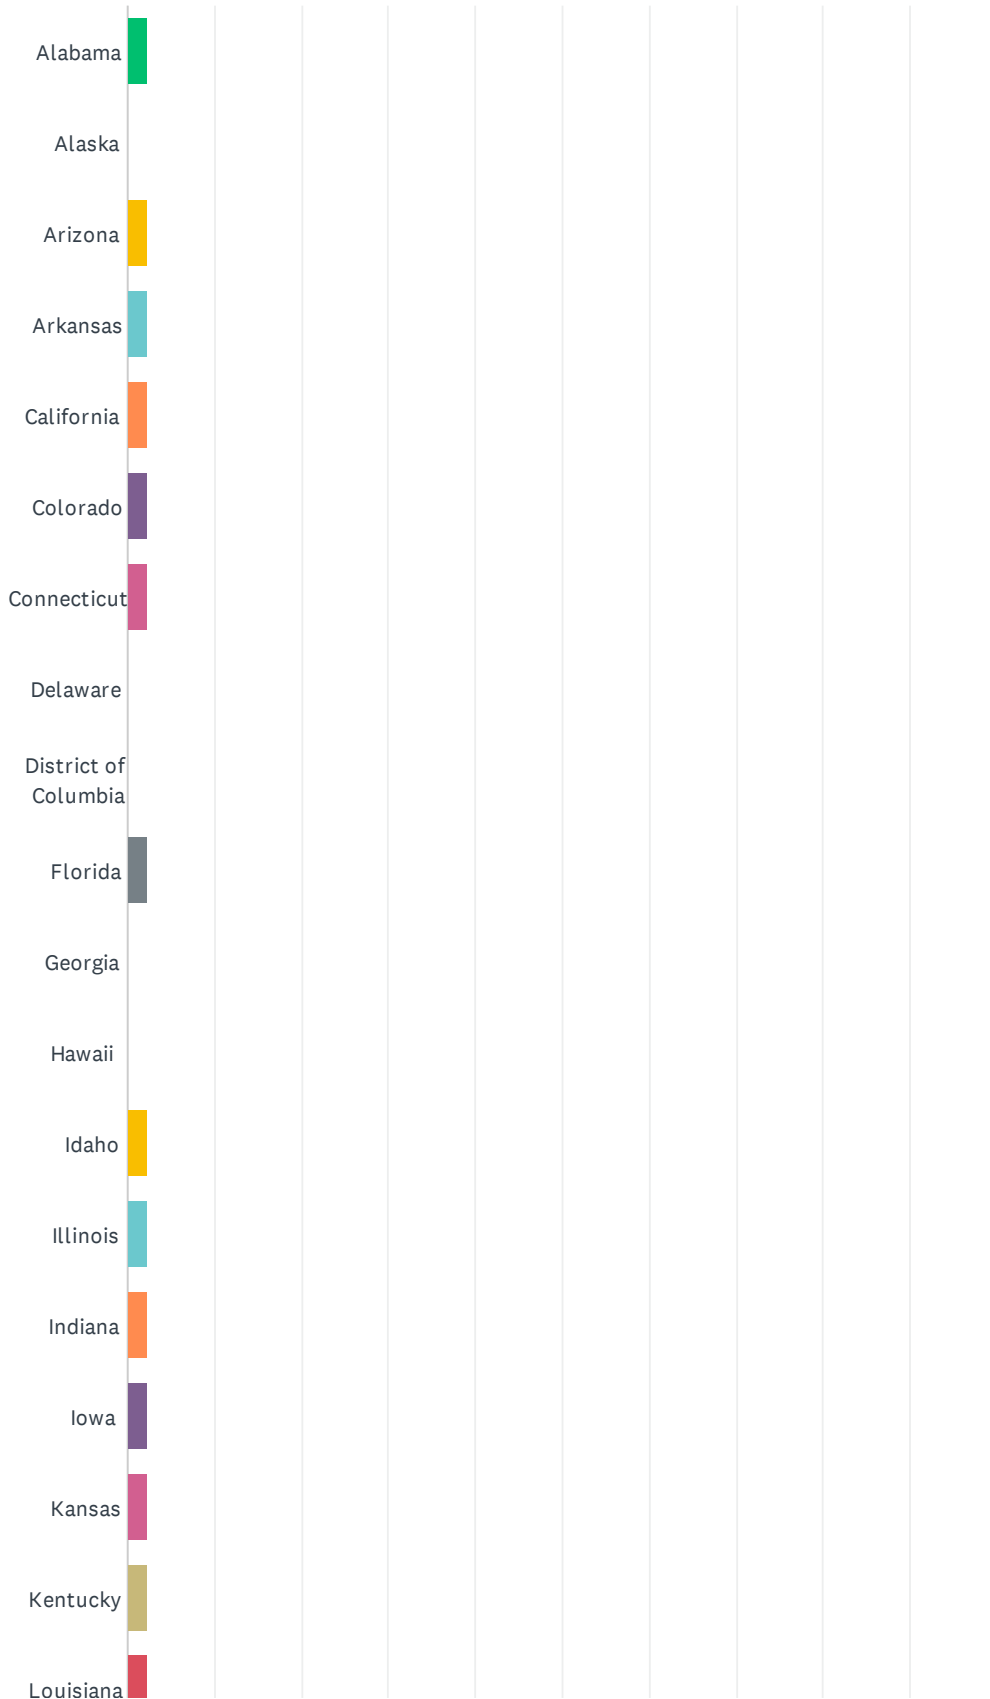

Q1 What state do you represent?

Answered: 43 Skipped: 0

2020 General Golf Survey

2020 General Golf Survey

2020 General Golf Survey

ANSWER CHOICES	RESPONSES	
Alabama	2.33%	1
Alaska	0.00%	0
Arizona	2.33%	1
Arkansas	2.33%	1
California	2.33%	1
Colorado	2.33%	1
Connecticut	2.33%	1
Delaware	0.00%	0
District of Columbia	0.00%	0
Florida	2.33%	1
Georgia	0.00%	0
Hawaii	0.00%	0
Idaho	2.33%	1
Illinois	2.33%	1
Indiana	2.33%	1
Iowa	2.33%	1
Kansas	2.33%	1
Kentucky	2.33%	1
Louisiana	2.33%	1
Maine	2.33%	1
Maryland	2.33%	1
Massachusetts	0.00%	0
Michigan	2.33%	1
Minnesota	2.33%	1
Mississippi	0.00%	0
Missouri	2.33%	1
Montana	2.33%	1
Nebraska	2.33%	1
Nevada	2.33%	1
New Hampshire	2.33%	1
New Jersey	2.33%	1
New Mexico	2.33%	1

2020 General Golf Survey

New York	2.33%	1
North Carolina	2.33%	1
North Dakota	2.33%	1
Ohio	2.33%	1
Oklahoma	2.33%	1
Oregon	2.33%	1
Pennsylvania	2.33%	1
Rhode Island	2.33%	1
South Carolina	2.33%	1
South Dakota	2.33%	1
Tennessee	2.33%	1
Texas	2.33%	1
Utah	2.33%	1
Vermont	0.00%	0
Virginia	2.33%	1
Washington	2.33%	1
West Virginia	2.33%	1
Wisconsin	2.33%	1
Wyoming	2.33%	1
TOTAL		43