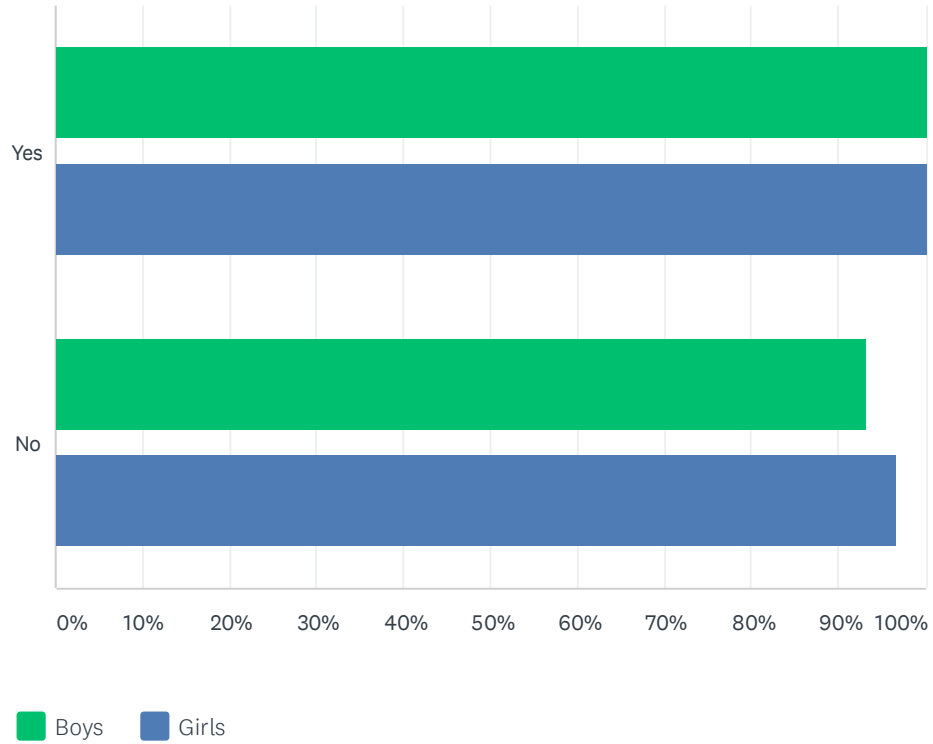

Q12 Do you charge schools green fees at the state championship?

Answered: 43 Skipped: 0

	BOYS	GIRLS	TOTAL RESPONDENTS
Yes	100.00% 13	100.00% 13	13
No	93.33% 28	96.67% 29	30