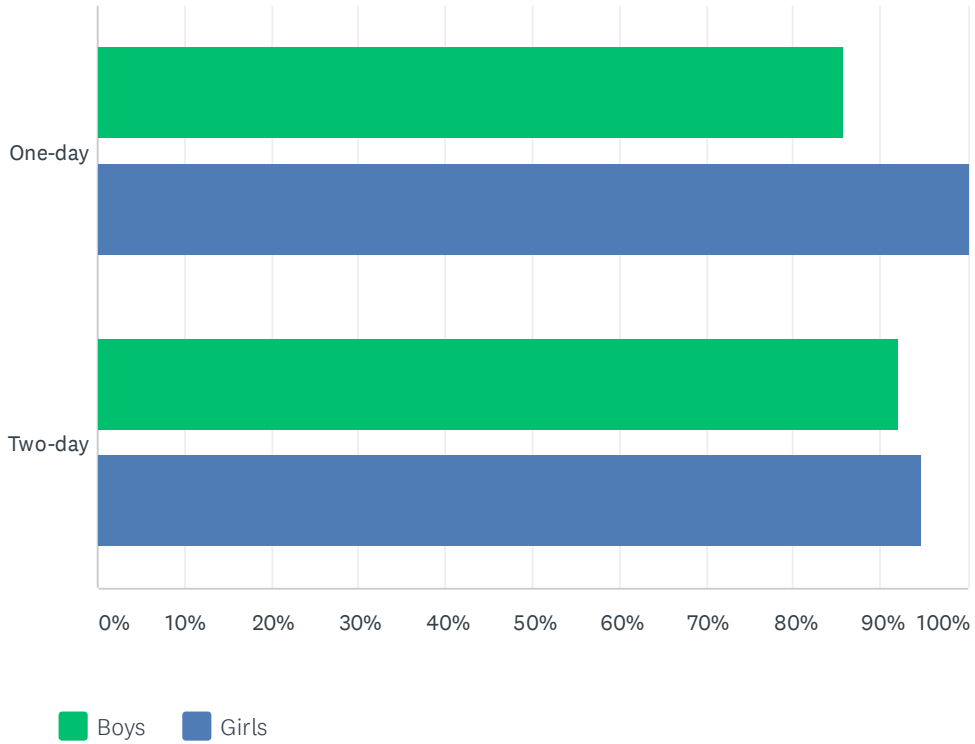

Q27 What format is your state tournament?

Answered: 43 Skipped: 0

	BOYS	GIRLS	TOTAL RESPONDENTS
One-day	85.71% 6	100.00% 7	7
Two-day	92.11% 35	94.74% 36	38