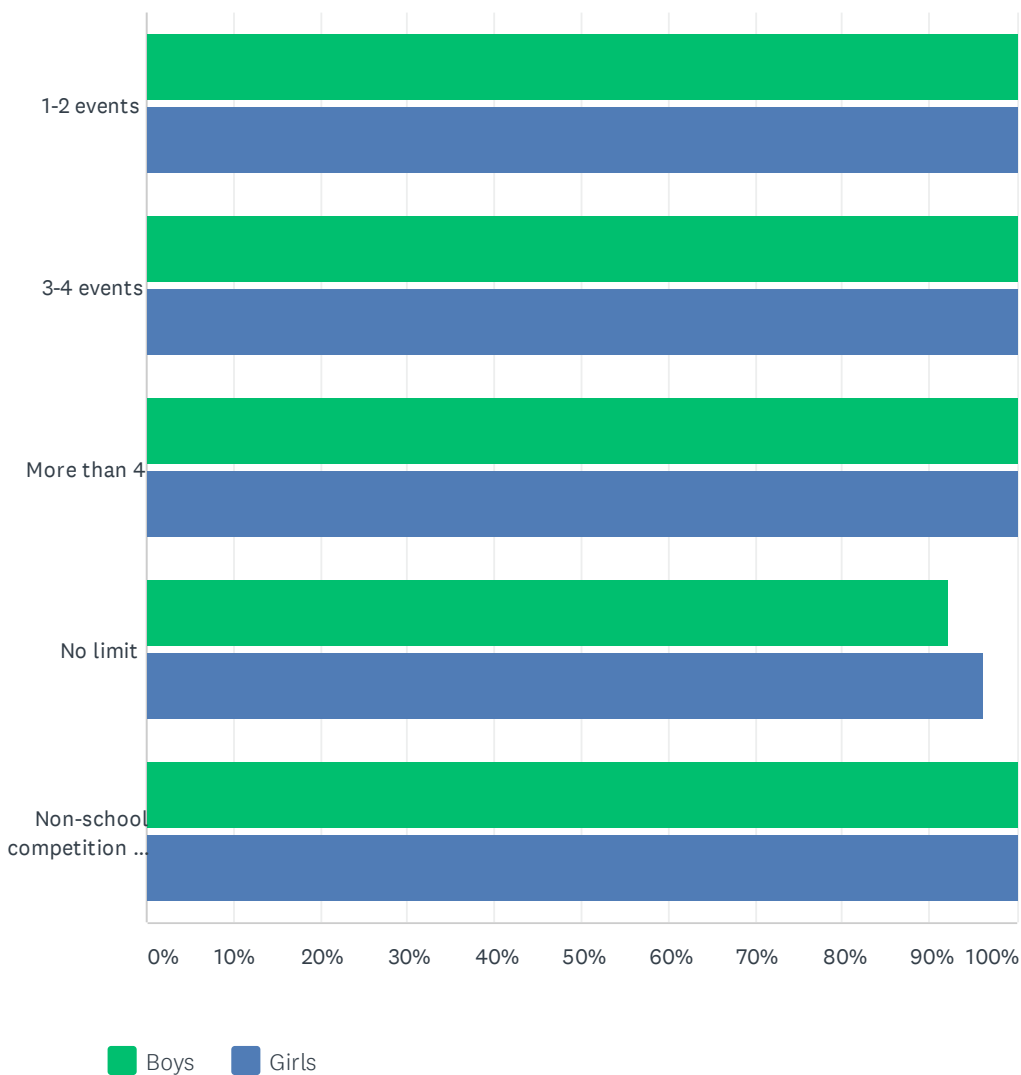

Q19 If non-school competition is allowed, what is limit on the number of events?

Answered: 43 Skipped: 0

	BOYS	GIRLS	TOTAL RESPONDENTS
1-2 events	100.00% 6	100.00% 6	6
3-4 events	100.00% 2	100.00% 2	2
More than 4	100.00% 2	100.00% 2	2
No limit	92.31% 24	96.15% 25	26
Non-school competition not allowed in season	100.00% 7	100.00% 7	7