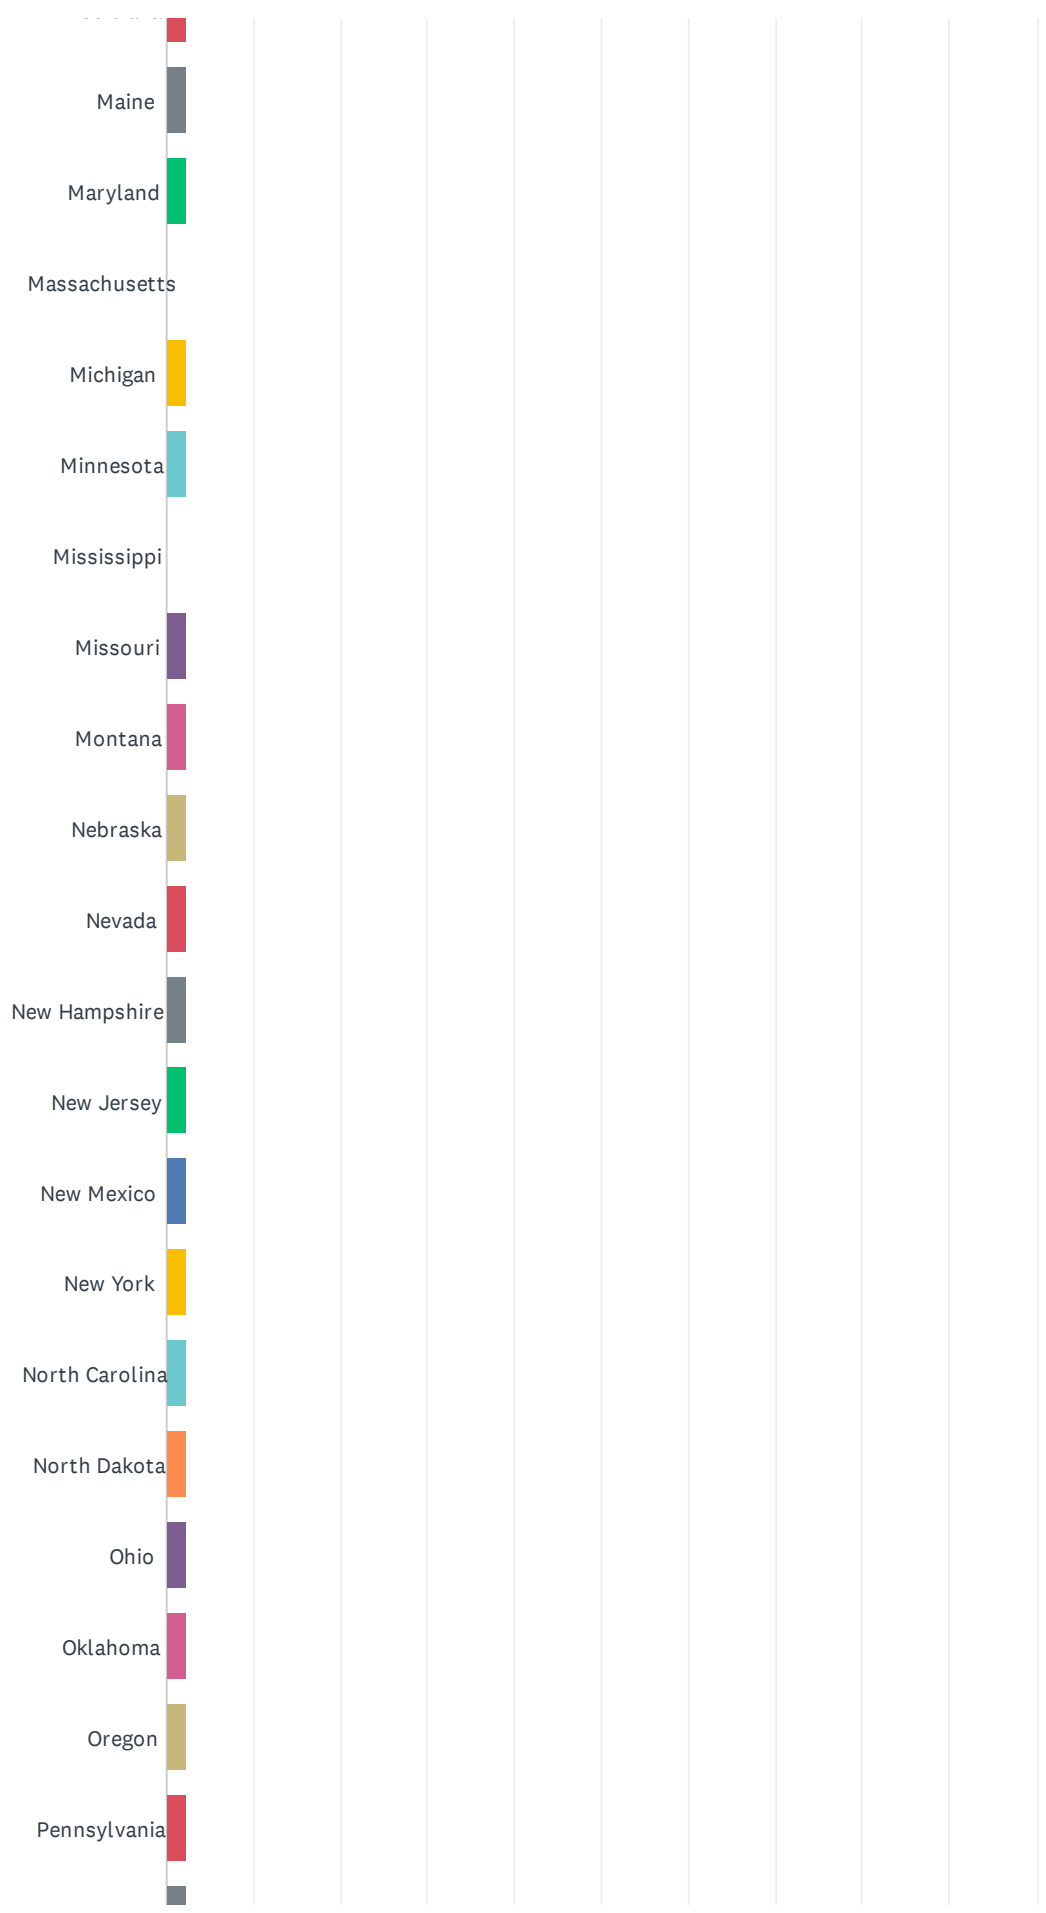

Q1 What state do you represent?

Answered: 43 Skipped: 0

2020 General Golf Survey

2020 General Golf Survey

2020 General Golf Survey

ANSWER CHOICES	RESPONSES	
Alabama	2.33%	1
Alaska	0.00%	0
Arizona	2.33%	1
Arkansas	2.33%	1
California	2.33%	1
Colorado	2.33%	1
Connecticut	2.33%	1
Delaware	0.00%	0
District of Columbia	0.00%	0
Florida	2.33%	1
Georgia	0.00%	0
Hawaii	0.00%	0
Idaho	2.33%	1
Illinois	2.33%	1
Indiana	2.33%	1
Iowa	2.33%	1
Kansas	2.33%	1
Kentucky	2.33%	1
Louisiana	2.33%	1
Maine	2.33%	1
Maryland	2.33%	1
Massachusetts	0.00%	0
Michigan	2.33%	1
Minnesota	2.33%	1
Mississippi	0.00%	0
Missouri	2.33%	1
Montana	2.33%	1
Nebraska	2.33%	1
Nevada	2.33%	1
New Hampshire	2.33%	1
New Jersey	2.33%	1
New Mexico	2.33%	1

2020 General Golf Survey

New York	2.33%	1
North Carolina	2.33%	1
North Dakota	2.33%	1
Ohio	2.33%	1
Oklahoma	2.33%	1
Oregon	2.33%	1
Pennsylvania	2.33%	1
Rhode Island	2.33%	1
South Carolina	2.33%	1
South Dakota	2.33%	1
Tennessee	2.33%	1
Texas	2.33%	1
Utah	2.33%	1
Vermont	0.00%	0
Virginia	2.33%	1
Washington	2.33%	1
West Virginia	2.33%	1
Wisconsin	2.33%	1
Wyoming	2.33%	1
TOTAL		43