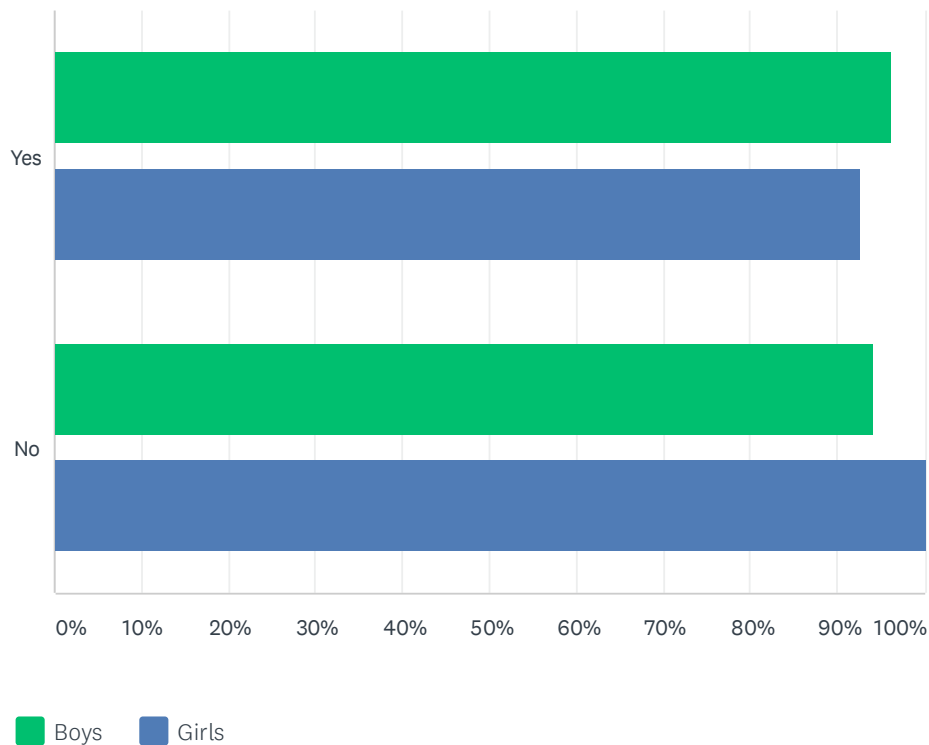

Q30 If individuals from non-qualifying teams do compete in the state tournament, is a qualifying score used?

Answered: 43 Skipped: 0

	BOYS	GIRLS	TOTAL RESPONDENTS
Yes	96.30% 26	92.59% 25	27
No	94.12% 16	100.00% 17	17