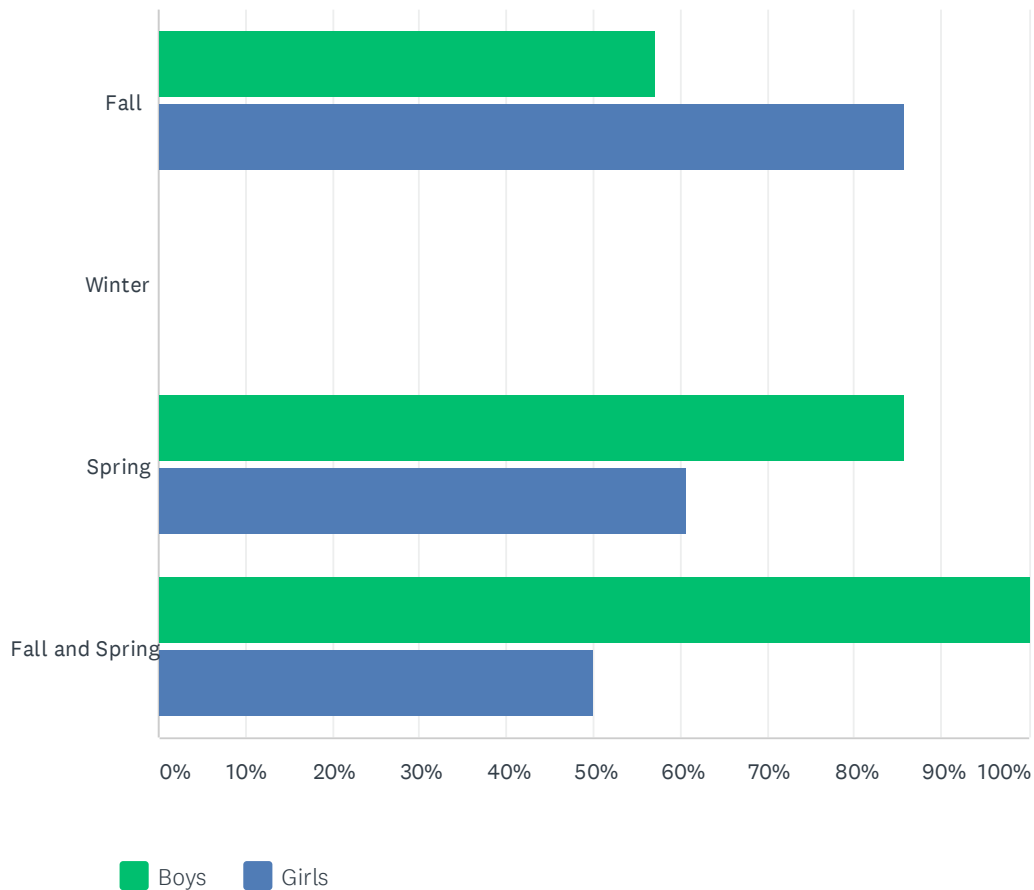

Q3 Do you allow spectators at your state tournament?

Answered: 43 Skipped: 0

	BOYS	GIRLS	TOTAL RESPONDENTS
Yes	95.24% 40	97.62% 41	42
No	100.00% 1	100.00% 1	1

Q4 In what season is the state championship held?

Answered: 43 Skipped: 0

	BOYS	GIRLS	TOTAL RESPONDENTS
Fall	57.14% 16	85.71% 24	28
Winter	0.00% 0	0.00% 0	0
Spring	85.71% 24	60.71% 17	28
Fall and Spring	100.00% 2	50.00% 1	2

Q5 Do you allow carts for coaches at the state championship?