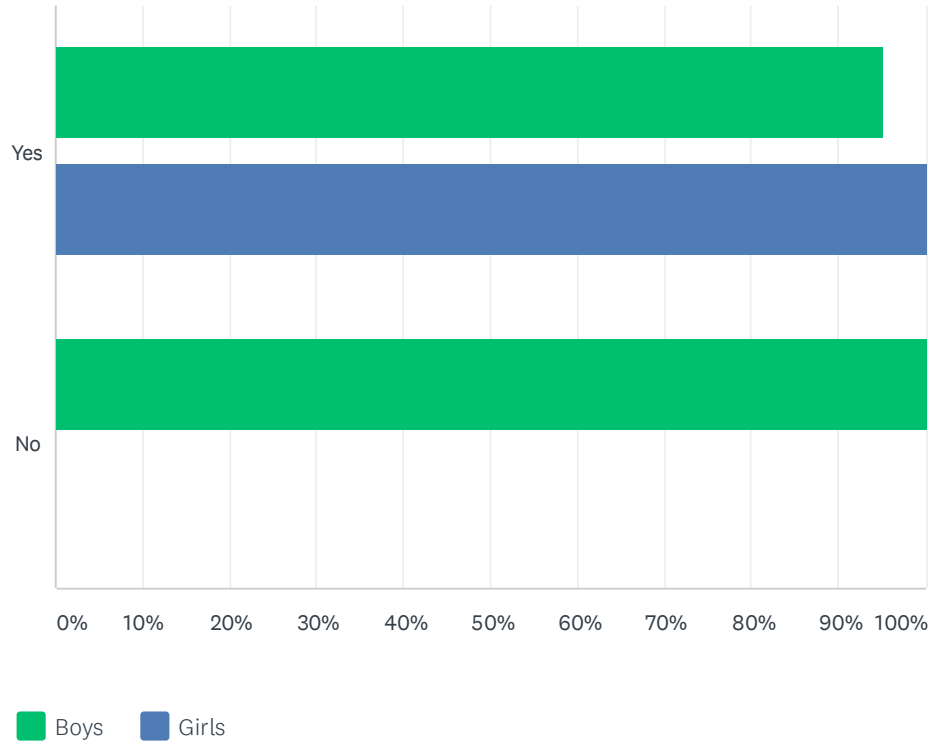

Q13 Do you allow the use of range finders for distance in state tournament play?

Answered: 43 Skipped: 0

	BOYS	GIRLS	TOTAL RESPONDENTS
Yes	95.24% 40	100.00% 42	42
No	100.00% 1	0.00% 0	1