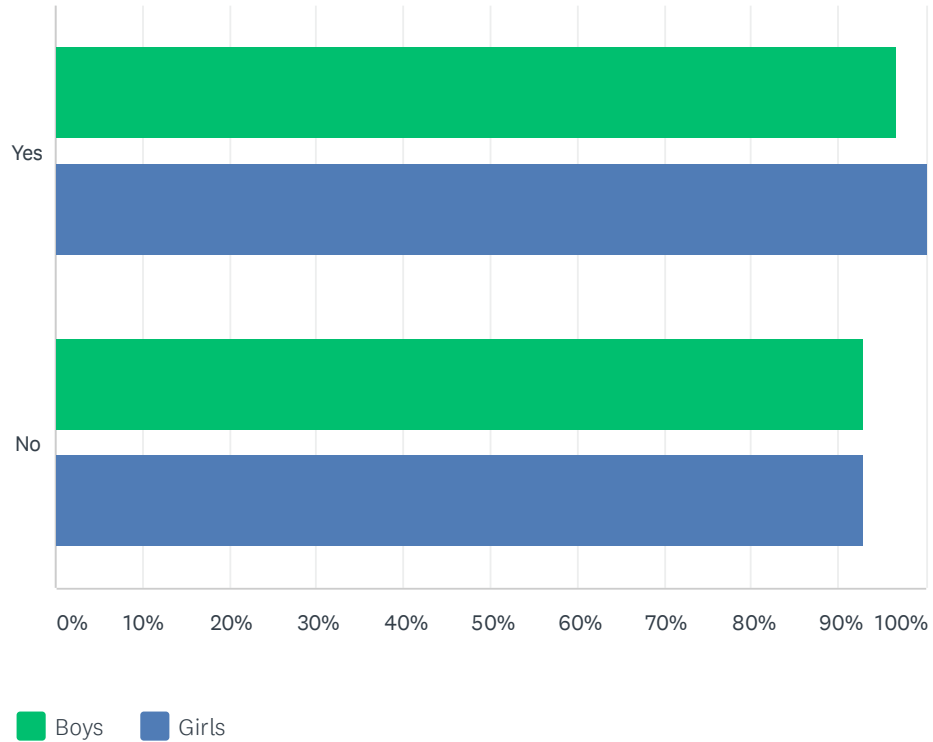

Q16 Do you utilize scoring monitors during state tournament play?

Answered: 43 Skipped: 0

	BOYS	GIRLS	TOTAL RESPONDENTS
Yes	96.55% 28	100.00% 29	29
No	92.86% 13	92.86% 13	14