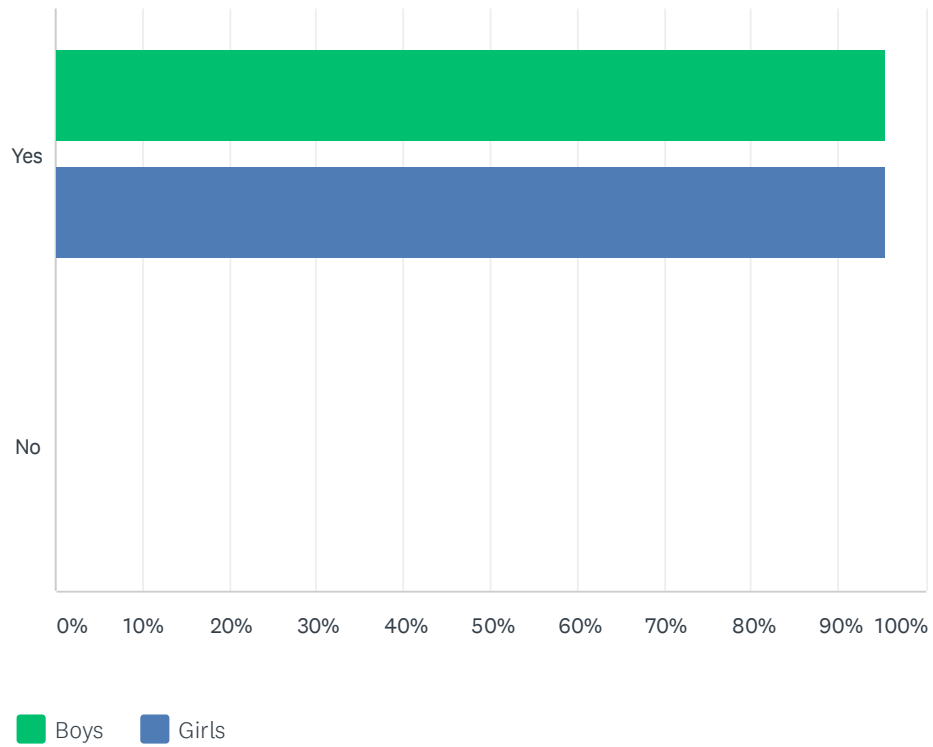

Q29 Does your state allow individuals not on a qualifying team to compete at the state tournament?

Answered: 43 Skipped: 0

	BOYS	GIRLS	TOTAL RESPONDENTS
Yes	95.35% 41	95.35% 41	43
No	0.00% 0	0.00% 0	0