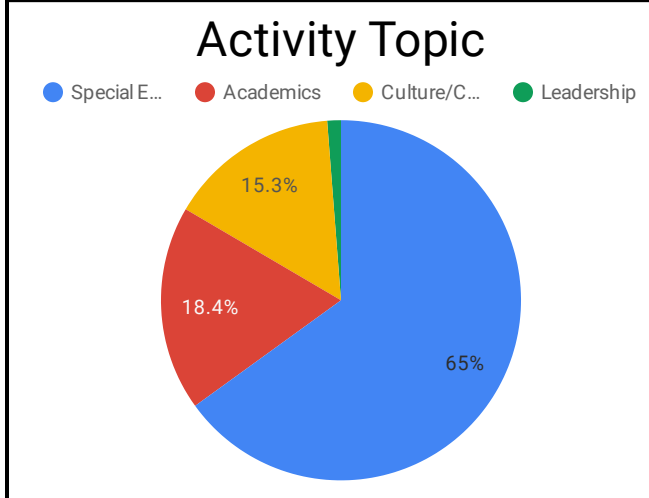

Connect, Grow and Serve Log

Aug 1, 2021 - Aug 31, 2021		Select Activity Type	Select NKCES Staff
		Select Activity Topic	Select NKCES Staff Role

Total Activities 163	NKCES Led Activities 147	NKCES Partnered Activities 11	NKCES Attended Activities 5	Total Educators Served 3,182	Total Students Served 9
--------------------------------	------------------------------------	---	---------------------------------------	--	-----------------------------------