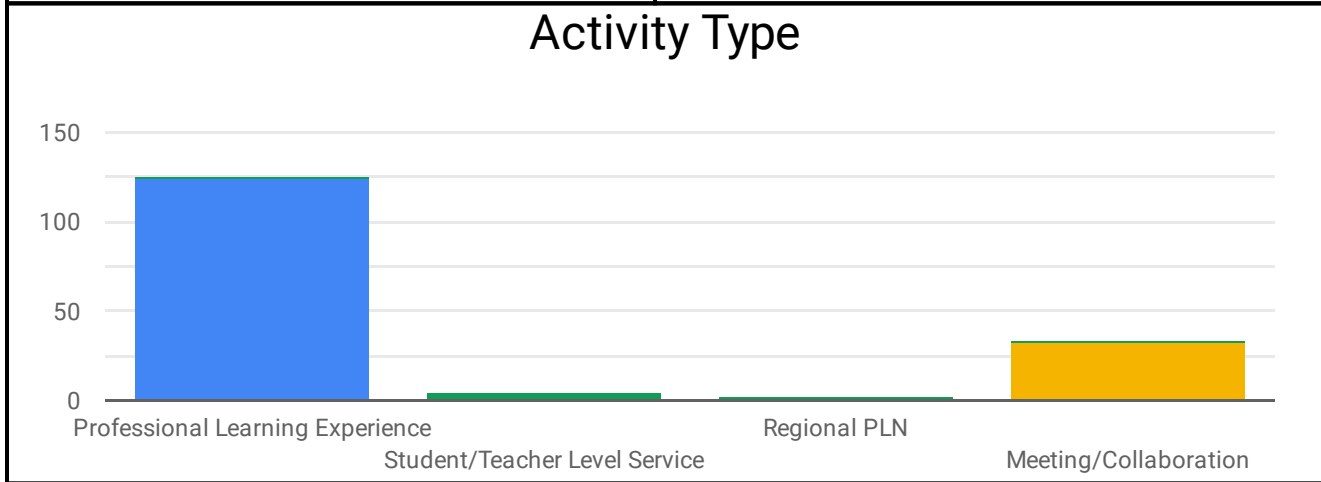

Activities Attended by School District

Beechwood 15	Boone 64	Campbell 35	Dayton 6	Fleming 2	Grant 3	Kenton 47	Newport 20	Pendleton 29	Walton-Verona 15	RSP 0
Bellevue 8	Bracken 12	Covington 25	Erlanger-Elsmere 22	Ft. Thomas 17	Greenup 1	Ludlow 3	NKU 1	Southgate 6	Williamstown 2