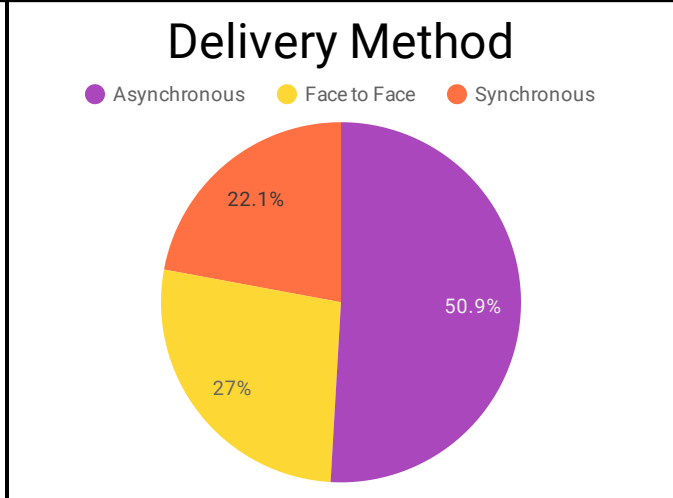

Connect, Grow and Serve Log

Aug 1, 2021 - Aug 31, 2021		Select Activity Type	Select NKCES Staff
		Select Activity Topic	Select NKCES Staff Role

Total Activities 163	NKCES Led Activities 147	NKCES Partnered Activities 11	NKCES Attended Activities 5	Total Educators Served 3,182	Total Students Served 9
--------------------------------	------------------------------------	---	---------------------------------------	--	-----------------------------------