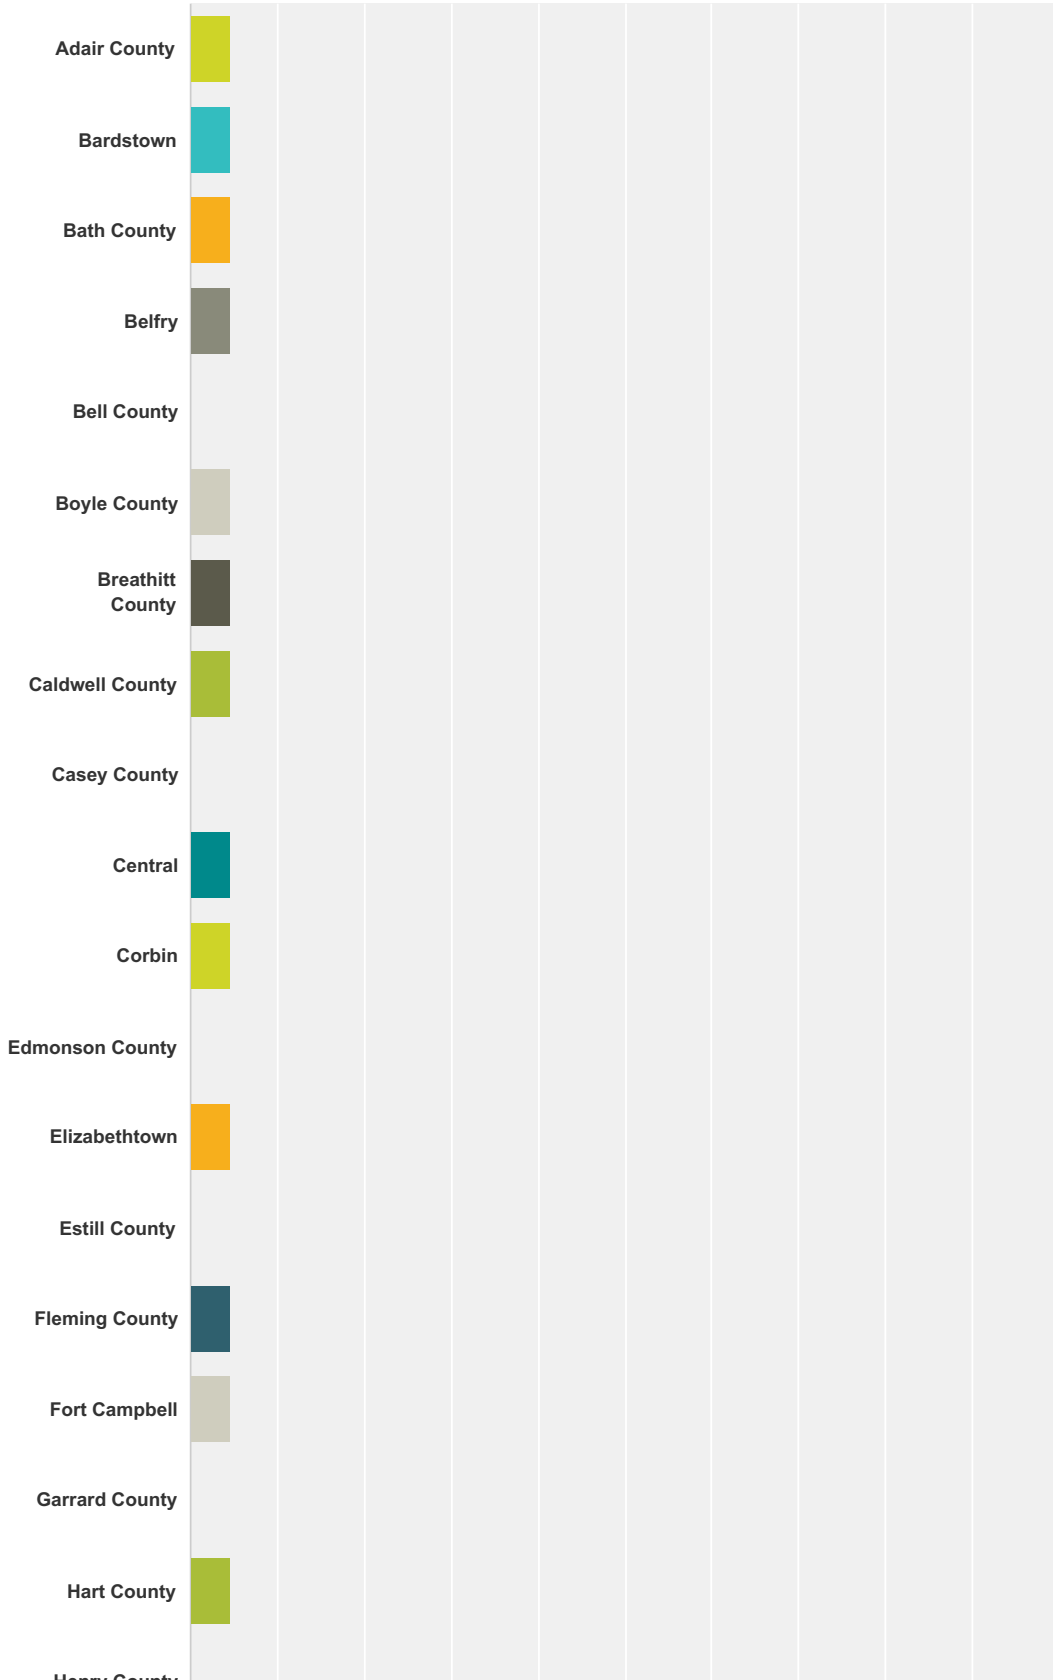

### Q2 Does your school favor cross-bracketing the playoffs in Class 3A beginning in 2017?

Answered: 22 Skipped: 0

Answer Choices	Responses	
Yes	72.73%	16
No	27.27%	6
<b>Total</b>		<b>22</b>

**Q1 Pull down this menu to select your school-**

Answered: 22 Skipped: 0

## FB 3A Cross Bracket Survey

Answer Choices	Responses
Adair County	4.55% 1
Bardstown	4.55% 1
Bath County	4.55% 1
Belfry	4.55% 1
Bell County	0.00% 0
Boyle County	4.55% 1
Breathitt County	4.55% 1
Caldwell County	4.55% 1
Casey County	0.00% 0
Central	4.55% 1
Corbin	4.55% 1
Edmonson County	0.00% 0
Elizabethtown	4.55% 1
Estill County	0.00% 0
Fleming County	4.55% 1
Fort Campbell	4.55% 1
Garrard County	0.00% 0
Hart County	4.55% 1
Henry County	0.00% 0
Jackson County	0.00% 0
Knott County Central	0.00% 0
LaRue County	4.55% 1
Lawrence County	0.00% 0
Lewis County	0.00% 0
Lexington Catholic	4.55% 1
Magoffin County	4.55% 1
McCreary Central	0.00% 0
Moore	4.55% 1

### FB 3A Cross Bracket Survey

Morgan County	0.00%	0
Paducah Tilghman	0.00%	0
Pendleton County	0.00%	0
Pike County Central	0.00%	0
Powell County	4.55%	1
Russell	4.55%	1
Sheldon Clark	4.55%	1
Thomas Nelson	0.00%	0
Trigg County	0.00%	0
Union County	4.55%	1
Waggener	0.00%	0
West Carter	4.55%	1
Western Hills	0.00%	0
<b>Total</b>		<b>22</b>