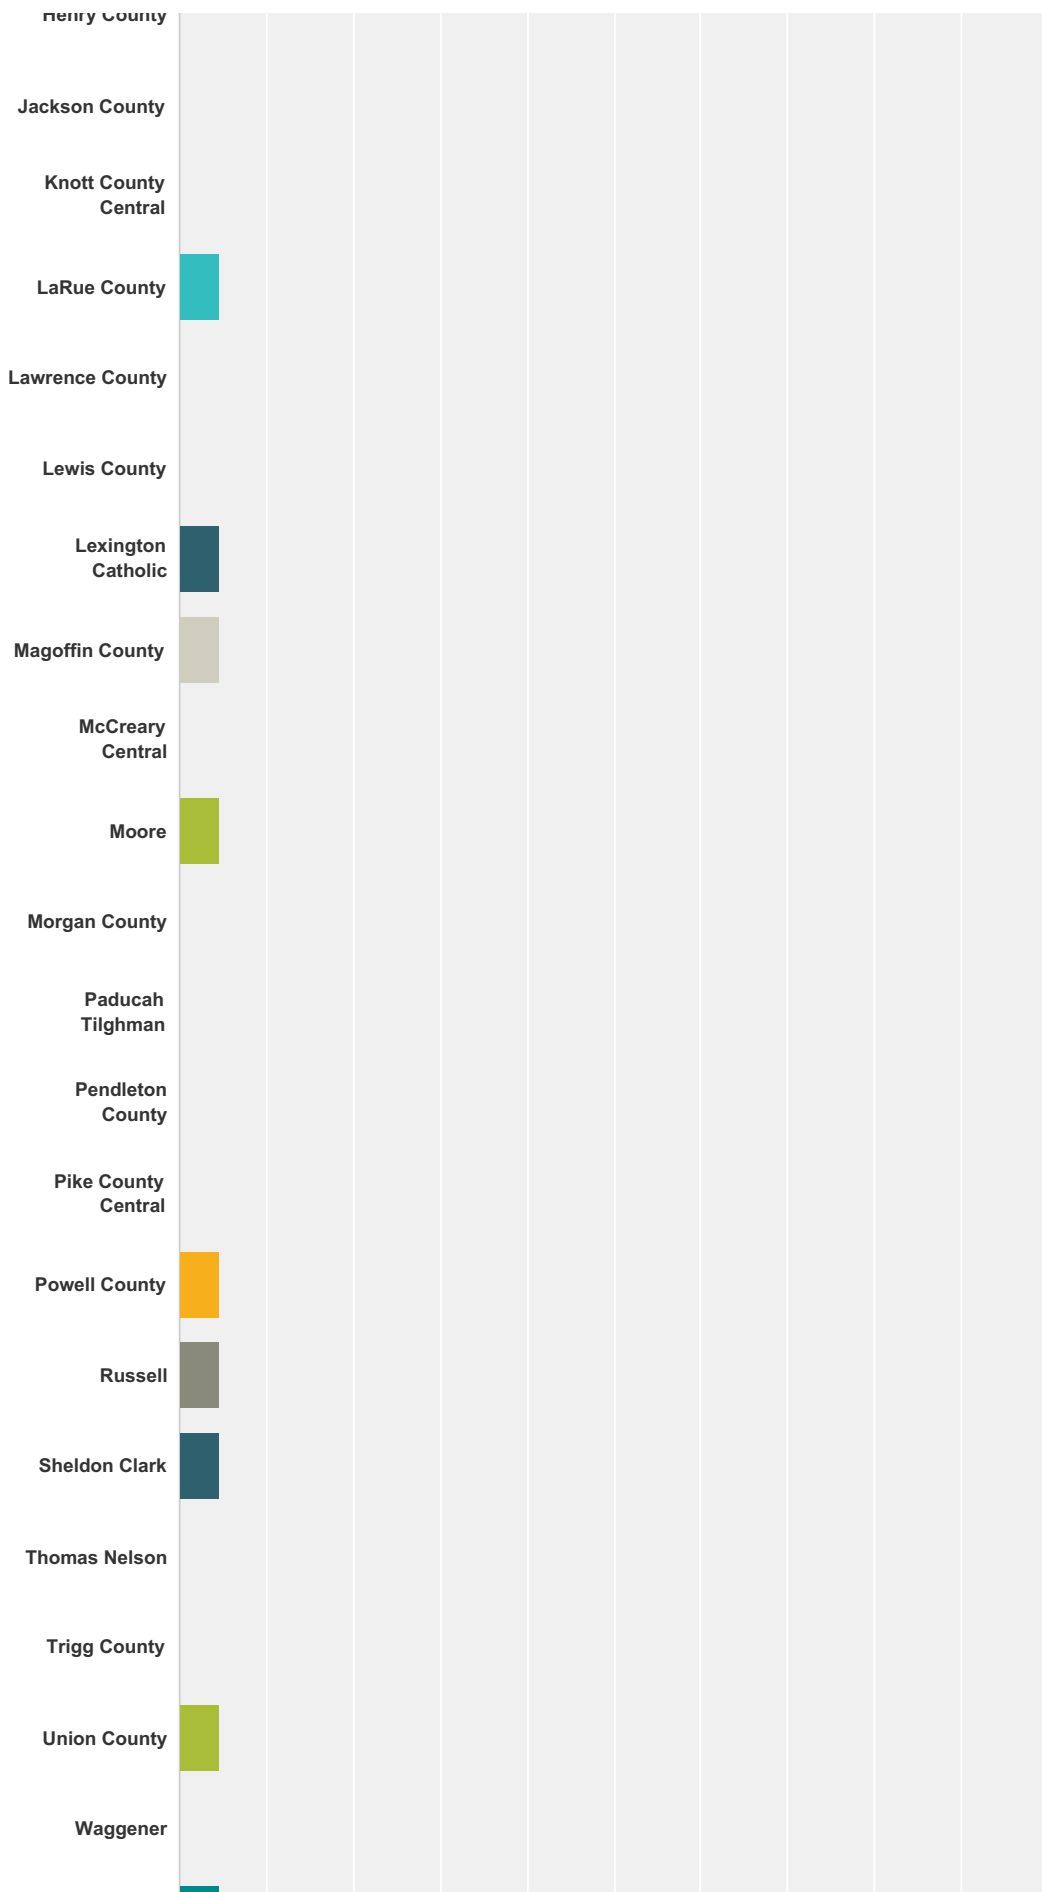

FB 3A Cross Bracket Survey