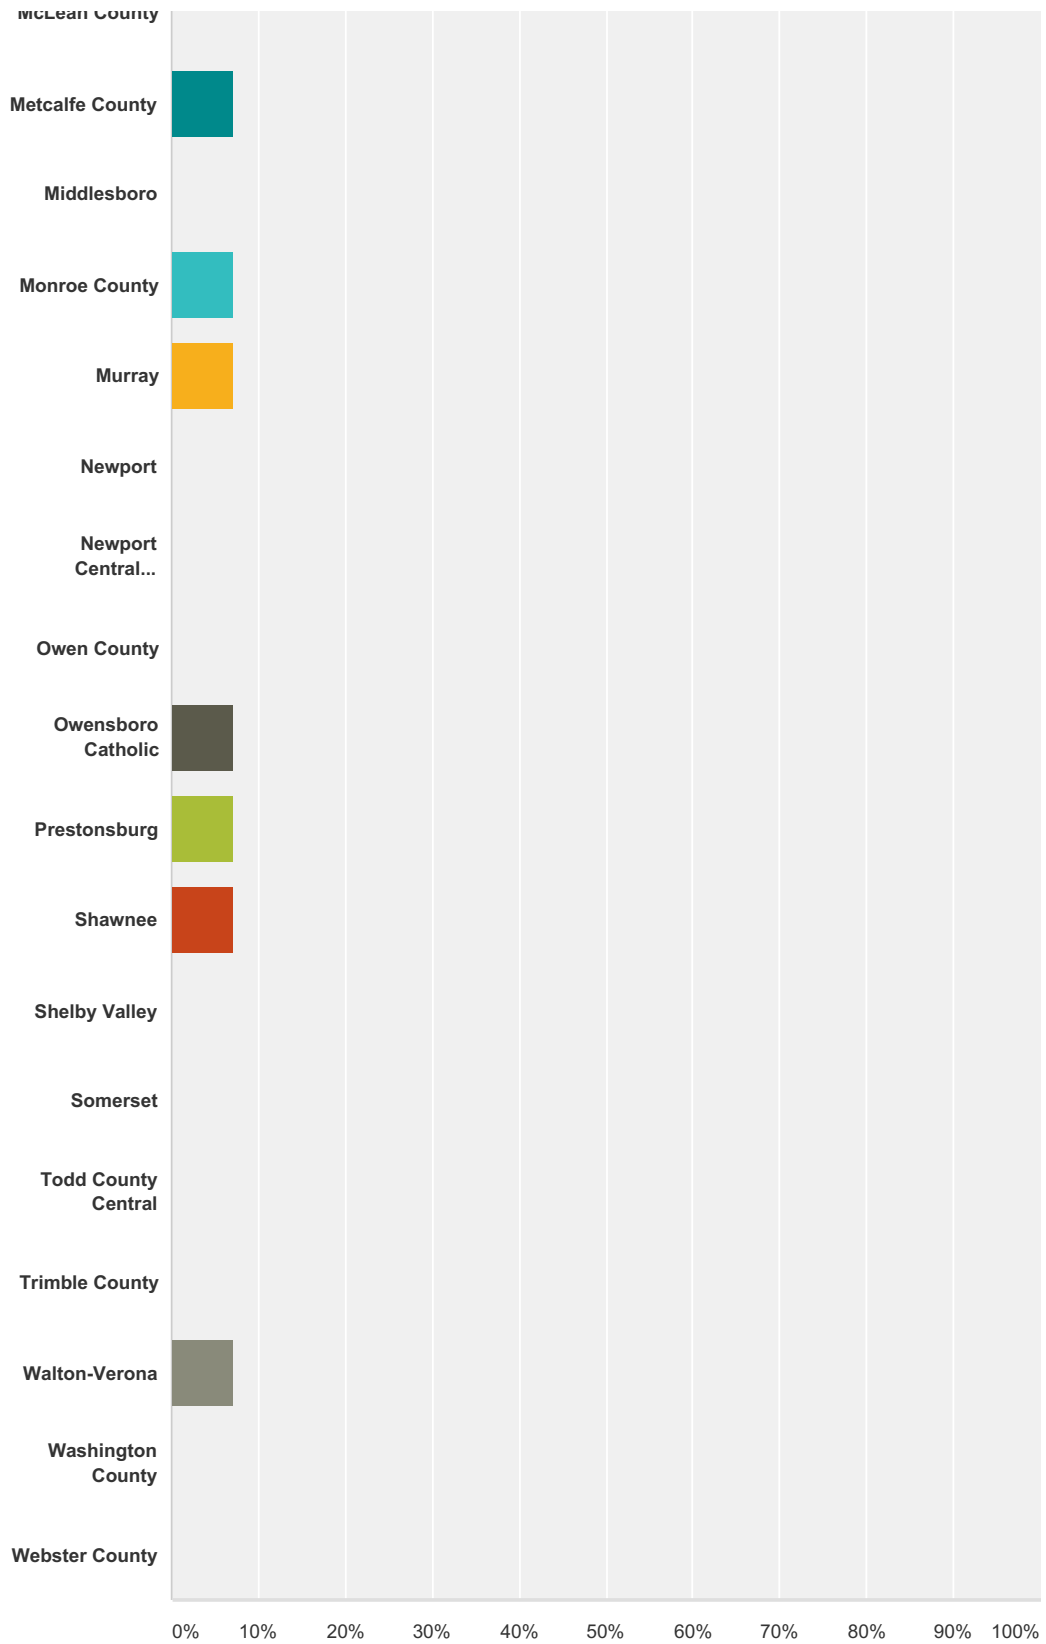

Q2 Does your school favor cross-bracketing the playoffs in Class 2A beginning in 2017?

Answered: 14 Skipped: 0

Answer Choices	Responses	
Yes	35.71%	5
No	64.29%	9
Total		14

Q1 Pull down this menu to select your school-

Answered: 14 Skipped: 0

FB 2A Cross Bracket Survey

Answer Choices	Responses
Allen Central	0.00% 0
Ballard Memorial	0.00% 0

FB 2A Cross Bracket Survey

Betsy Layne	7.14%	1
Butler County	0.00%	0
Carroll County	7.14%	1
Christian Academy-Louisville	7.14%	1
Danville	0.00%	0
DeSales	0.00%	0
East Ridge	0.00%	0
Gallatin County	7.14%	1
Glasgow	7.14%	1
Green County	0.00%	0
Hancock County	0.00%	0
Holy Cross (Covington)	0.00%	0
Leslie County	0.00%	0
Lexington Christian	0.00%	0
Lloyd Memorial	7.14%	1
Mayfield	7.14%	1
McLean County	0.00%	0
Metcalfe County	7.14%	1
Middlesboro	0.00%	0
Monroe County	7.14%	1
Murray	7.14%	1
Newport	0.00%	0
Newport Central Catholic	0.00%	0
Owen County	0.00%	0
Owensboro Catholic	7.14%	1
Prestonsburg	7.14%	1
Shawnee	7.14%	1
Shelby Valley	0.00%	0
Somerset	0.00%	0
Todd County Central	0.00%	0
Trimble County	0.00%	0
Walton-Verona	7.14%	1
Washington County	0.00%	0
Webster County	0.00%	0
Total		14